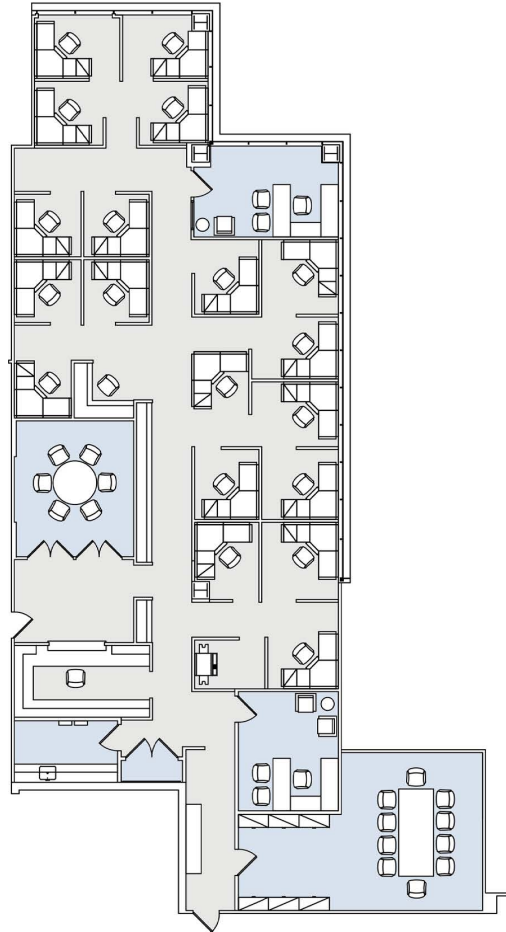

11150 W OLYMPIC

OLYMPIC CENTER

SUITE 800 | 4,496 RSF

SAWTELLE/WEST LA

AS-BUILT CONFIGURATION

OFFICES:	2
WORKSTATIONS:	20
RECEPTION:	1
CONFERENCE ROOMS:	2
KITCHEN:	1

NOT TO SCALE
FURNITURE NOT INCLUDED

For more information, please contact: