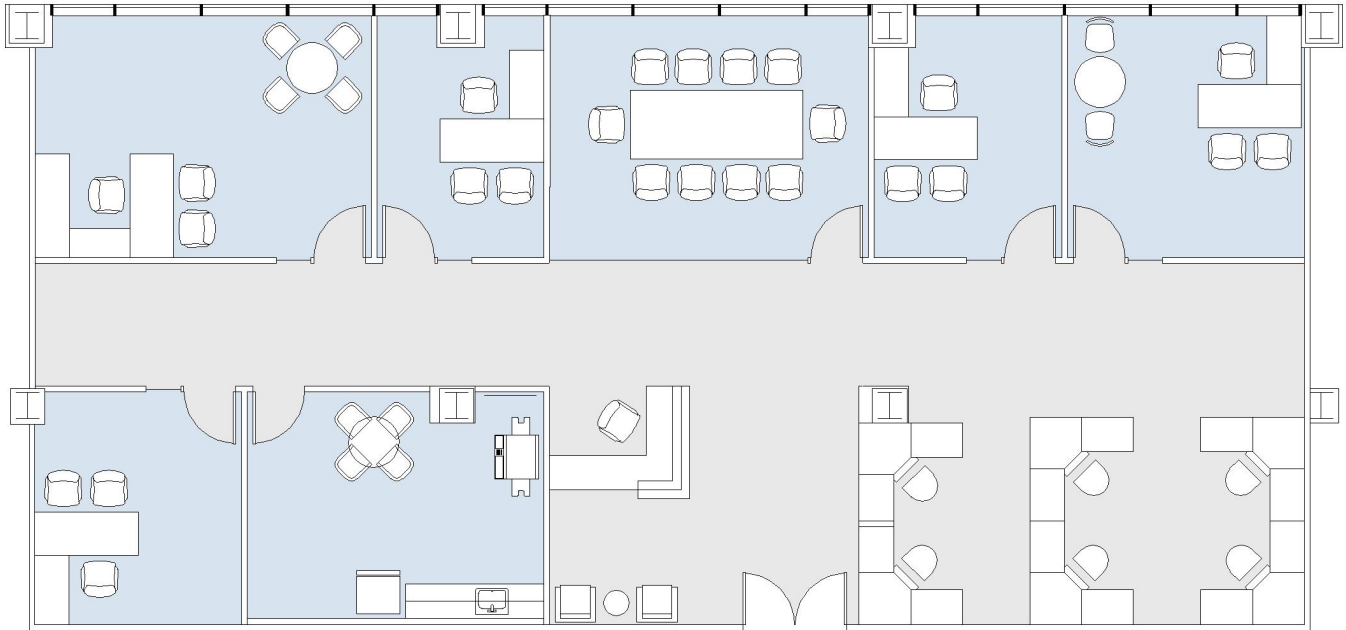

# 10960 WILSHIRE

SUITE 1410 | 3,264 RSF  
WESTWOOD

## SUITE CONFIGURATION

OFFICES:	5
CONFERENCE ROOM:	1
RECEPTION:	1
KITCHEN:	1

NOT TO SCALE

FURNITURE NOT INCLUDED

For more information, please contact:

310.255.7777  
leasing@douglasemmett.com

**Douglas  
Emmett**