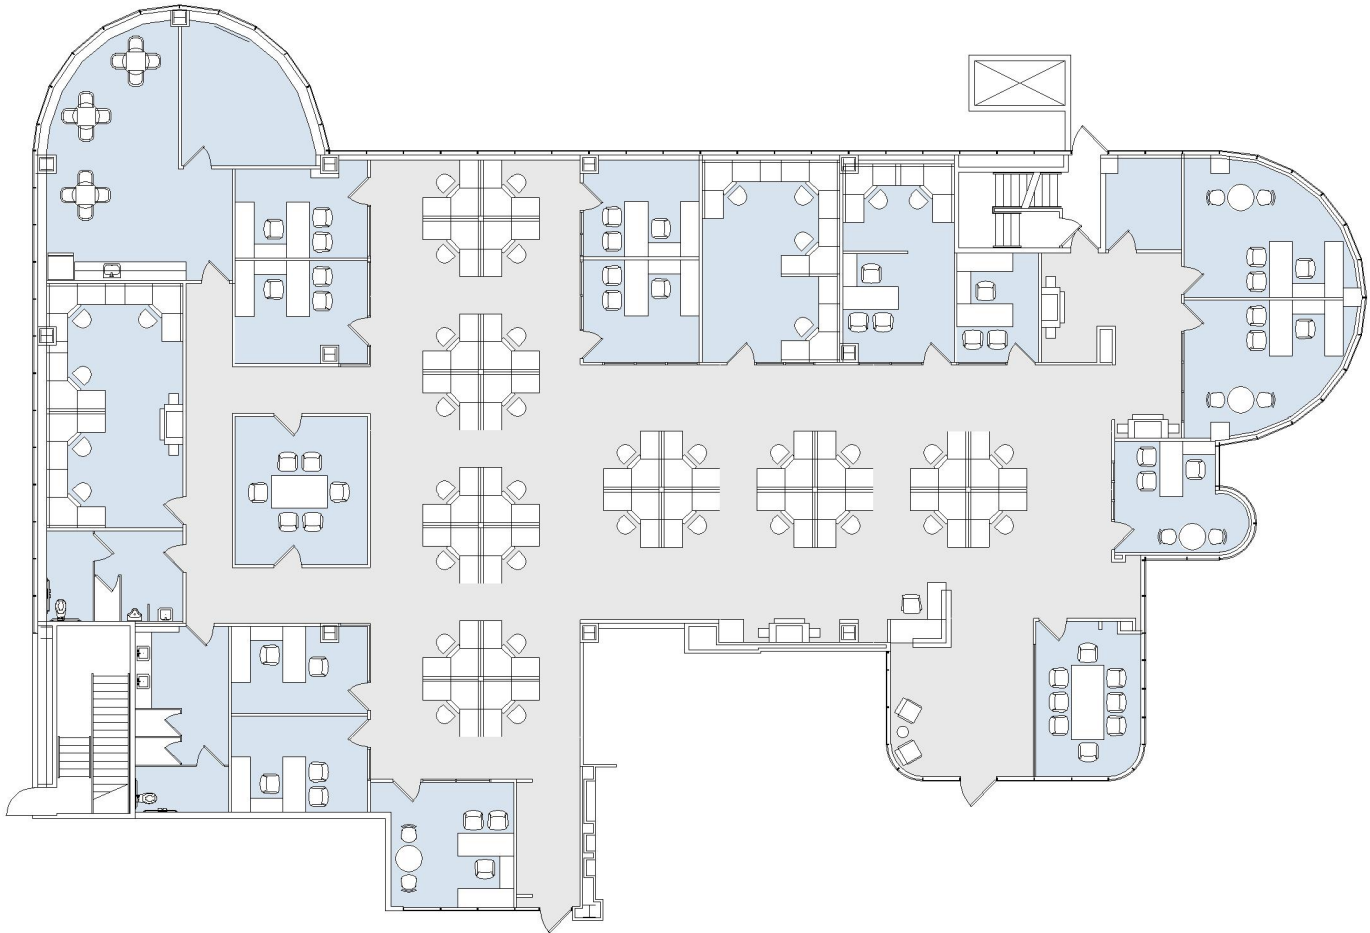

2001 WILSHIRE

SUITE 101 | 9,823 RSF

SANTA MONICA

SUITE CONFIGURATION

OFFICES:	14
CONFERENCE ROOM:	2
RECEPTION:	1
KITCHEN:	1
SERVER ROOM:	1
STORAGE ROOM:	1
PRIVATE RESTROOMS:	2

NOT TO SCALE
FURNITURE NOT INCLUDED