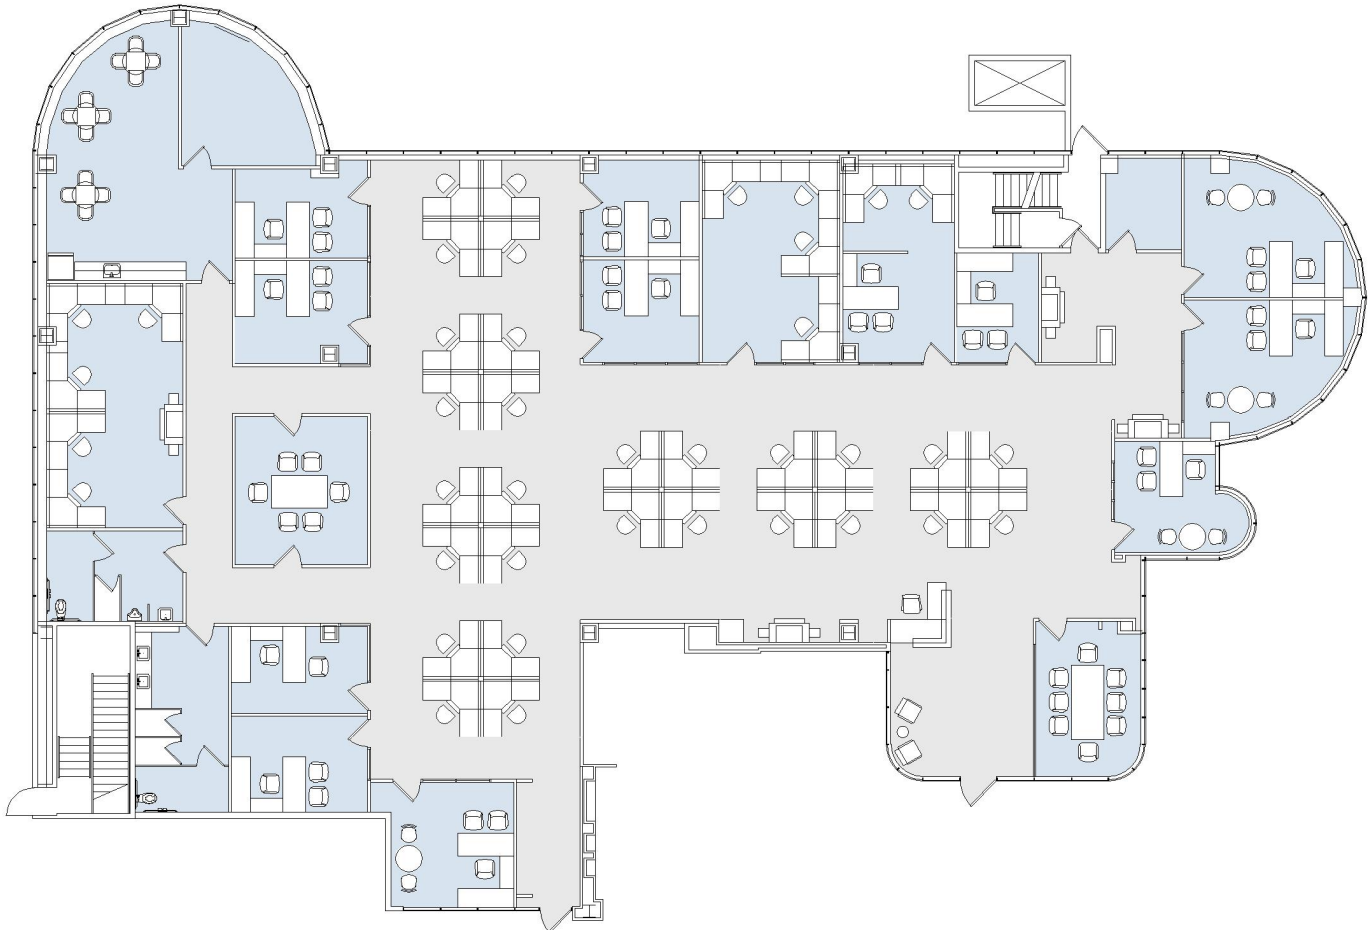

2001 WILSHIRE

SUITE 101 | 9,823 RSF

SANTA MONICA

SUITE CONFIGURATION

OFFICES:	14
CONFERENCE ROOM:	2
RECEPTION:	1
KITCHEN:	1
SERVER ROOM:	1
STORAGE ROOM:	1
PRIVATE RESTROOMS:	2

NOT TO SCALE
FURNITURE NOT INCLUDED