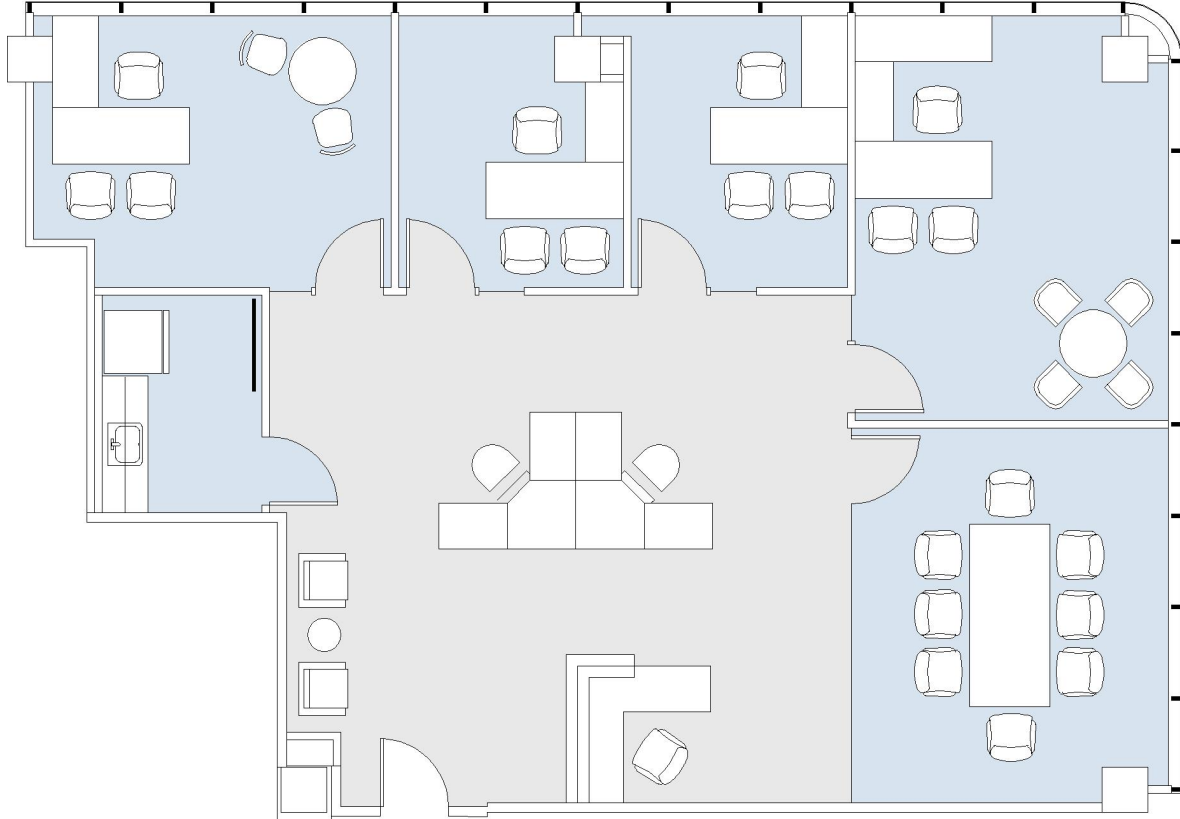

429

SUITE 320 | 1,955 RSF

SANTA MONICA

SANTA MONICA

SUITE CONFIGURATION

OFFICES:	4
CONFERENCE ROOM:	1
RECEPTION:	1
KITCHEN:	1

NOT TO SCALE

FURNITURE NOT INCLUDED