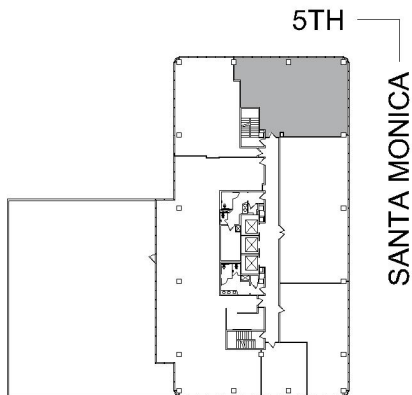

429

SUITE 320 | 1,955 RSF

SANTA MONICA

SANTA MONICA

SUITE CONFIGURATION

OFFICES:	4
CONFERENCE ROOM:	1
RECEPTION:	1
KITCHEN:	1

NOT TO SCALE

FURNITURE NOT INCLUDED