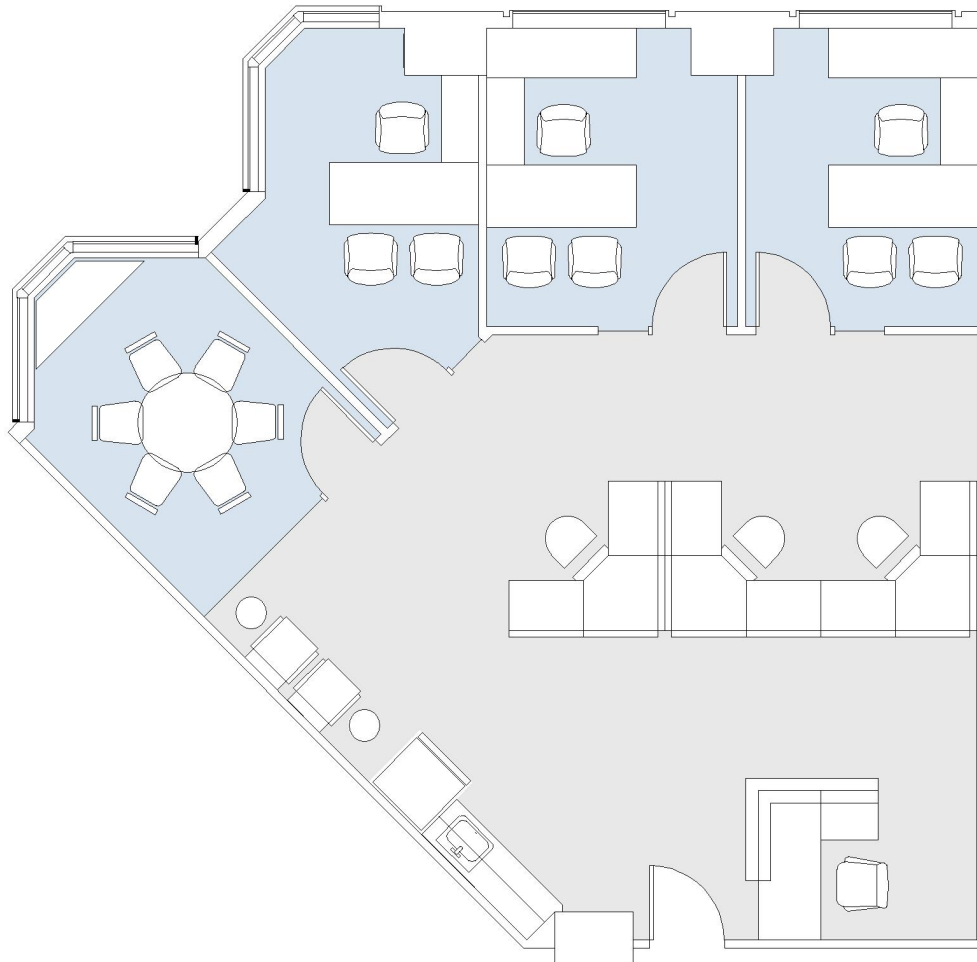

10866 WILSHIRE

WESTWOOD PLACE

SUITE 370 | 1,449 RSF

WESTWOOD

SUITE CONFIGURATION

OFFICES:	3
CONFERENCE ROOM:	1
RECEPTION:	1
KITCHEN:	1

NOT TO SCALE
FURNITURE NOT INCLUDED

For more information, please contact: