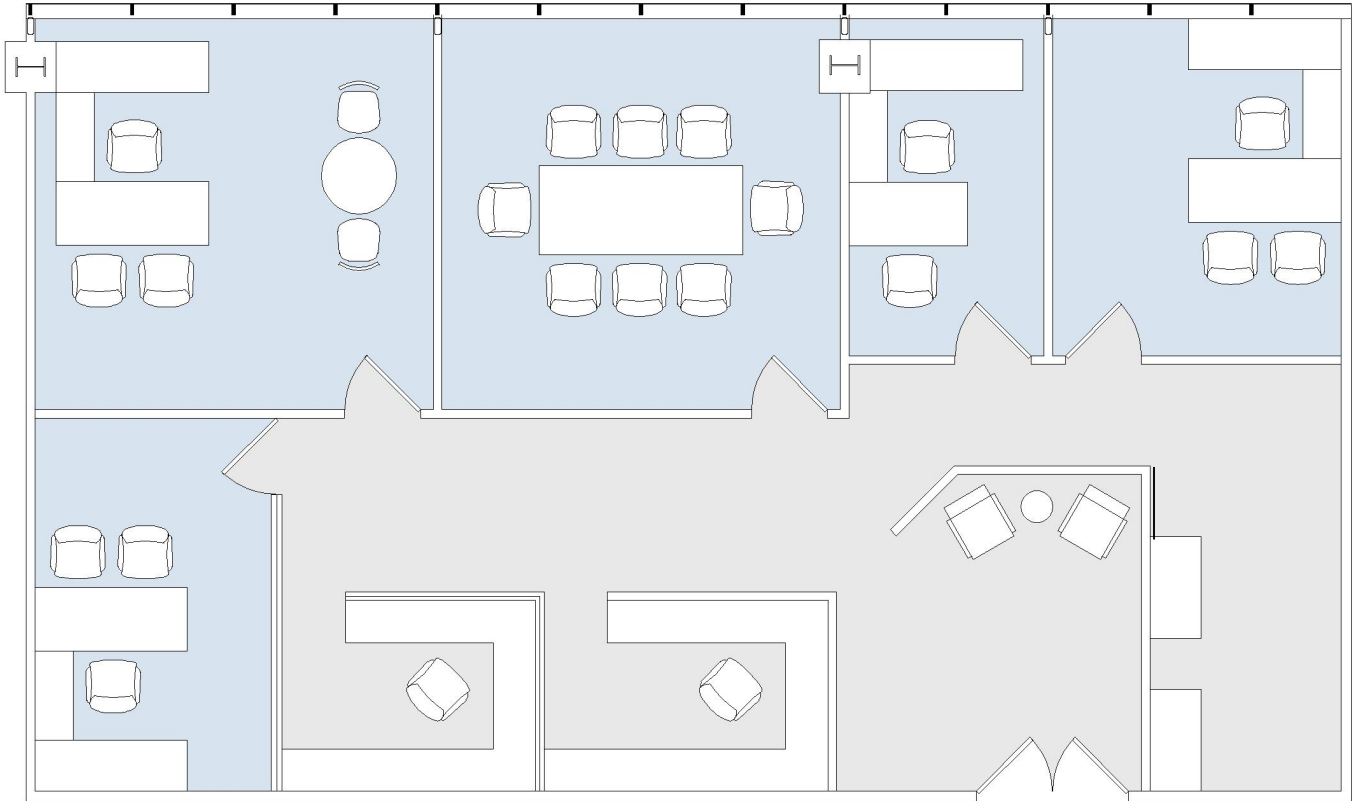

429

SUITE 600 | 1,955 RSF

SANTA MONICA

SANTA MONICA

AS-BUILT CONFIGURATION

OFFICES:	4
CONFERENCE ROOM:	1
RECEPTION:	1

NOT TO SCALE

FURNITURE NOT INCLUDED