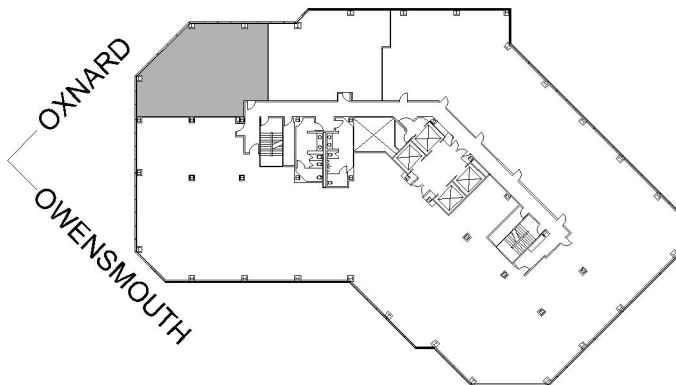

21550

WARNER CENTER TOWER - II

SUITE 430 | 1,905 RSF

WOODLAND HILLS

OXNARD STREET

AS-BUILT CONFIGURATION

OFFICES:	4
CONFERENCE ROOM:	1
RECEPTION:	1
KITCHEN:	1

NOT TO SCALE

FURNITURE NOT INCLUDED

For more information, please contact:

310.255.7777

leasing@douglasemmett.com

**Douglas
Emmett**