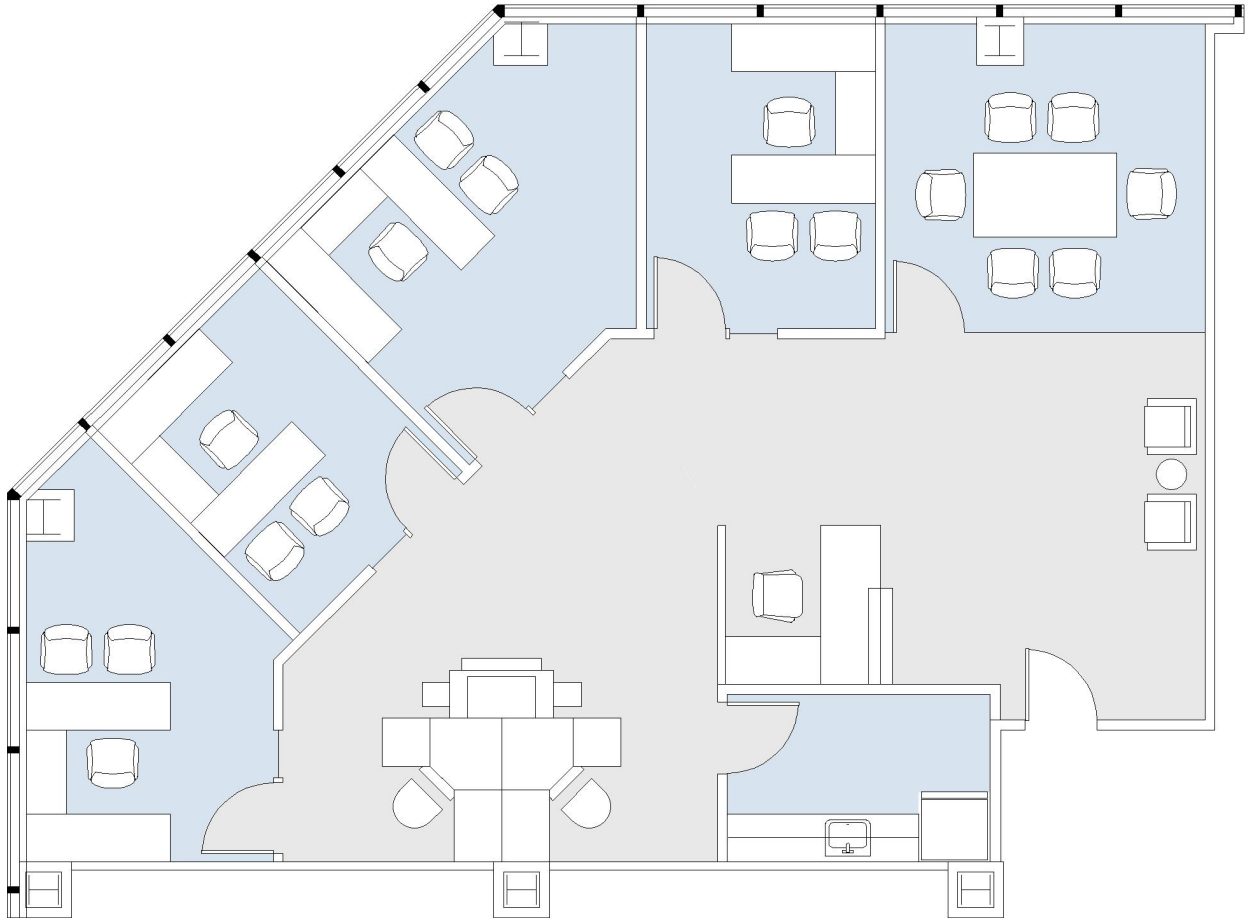

# 21550

WARNER CENTER TOWER - II

SUITE 430 | 1,905 RSF

WOODLAND HILLS

## OXNARD STREET