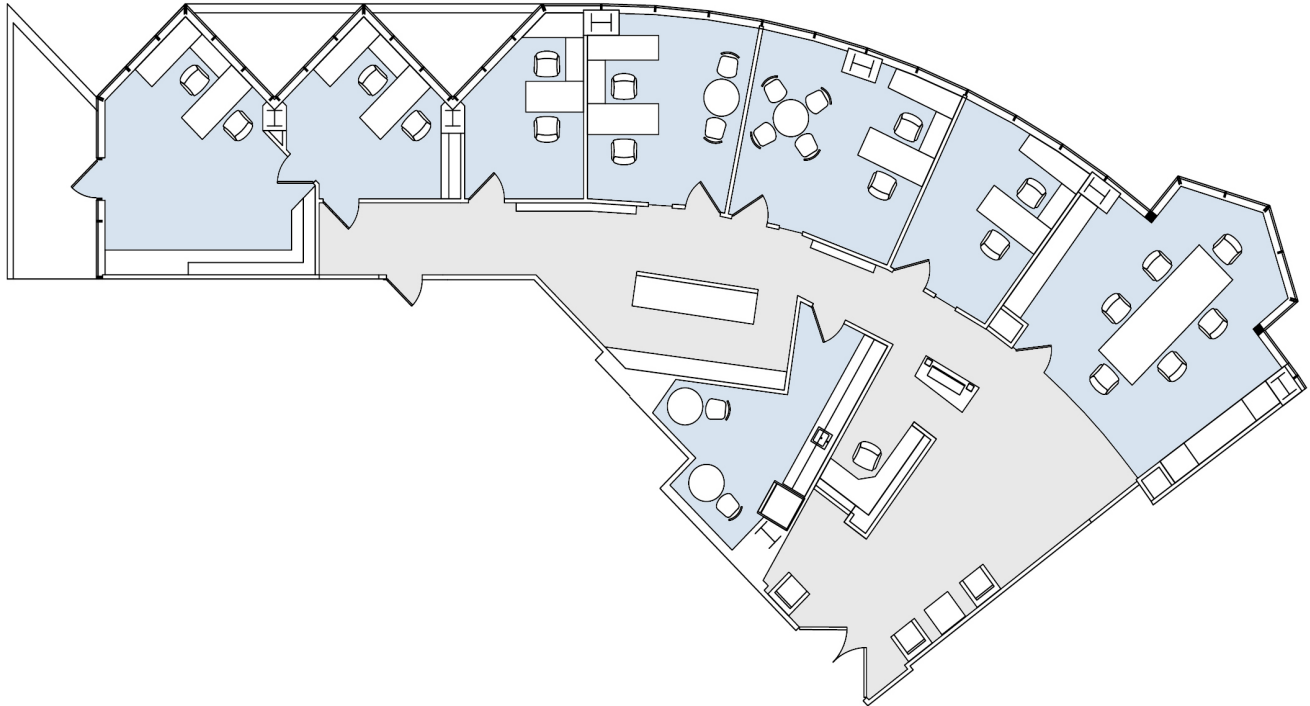

11400 W OLYMPIC

EXECUTIVE TOWER

SUITE 1530 | 3,940 RSF

SAWTELLE/WEST LA

AS-BUILT CONFIGURATION

OFFICES:	6
CONFERENCE ROOM:	1
RECEPTION AREA:	1
KITCHEN:	1

ADJUSTED FOR SOCIAL DISTANCING
NOT TO SCALE
FURNITURE NOT INCLUDED