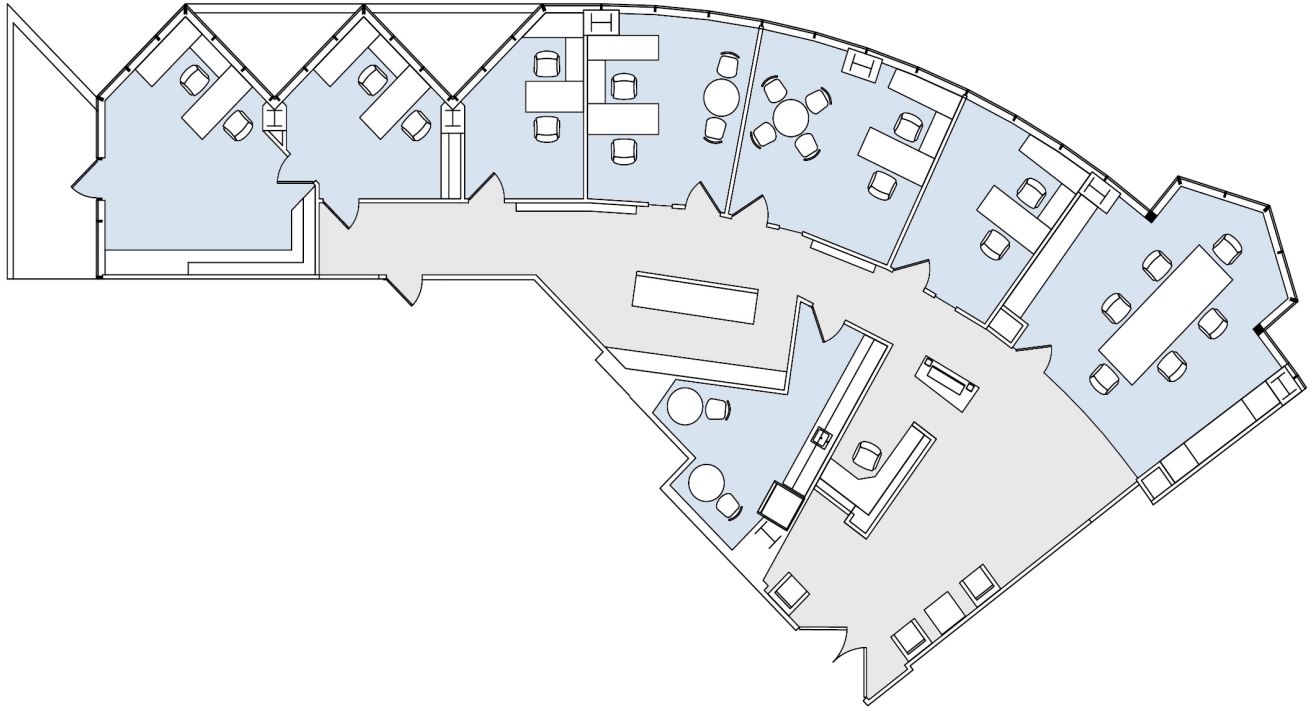

11400 W OLYMPIC

EXECUTIVE TOWER

SUITE 1530 | 3,940 RSF

SAWTELLE/WEST LA

AS-BUILT CONFIGURATION

OFFICES:	6
CONFERENCE ROOM:	1
RECEPTION AREA:	1
KITCHEN:	1

ADJUSTED FOR SOCIAL DISTANCING
NOT TO SCALE
FURNITURE NOT INCLUDED