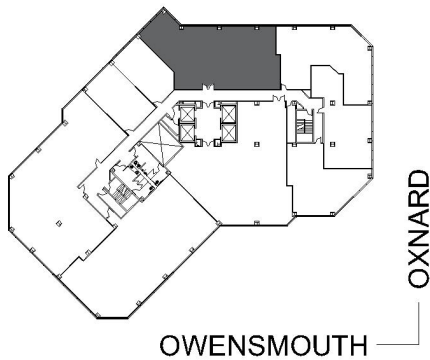

21800

WARNER CENTER TOWER - V

SUITE 1180 | 2,789 RSF

WOODLAND HILLS

OXNARD STREET

SUITE CONFIGURATION

OFFICES:	5
CONFERENCE ROOM:	1
RECEPTION:	1
KITCHEN:	1

NOT TO SCALE

FURNITURE NOT INCLUDED

For more information, please contact:

310.255.7777

leasing@douglasemmett.com

**Douglas
Emmett**