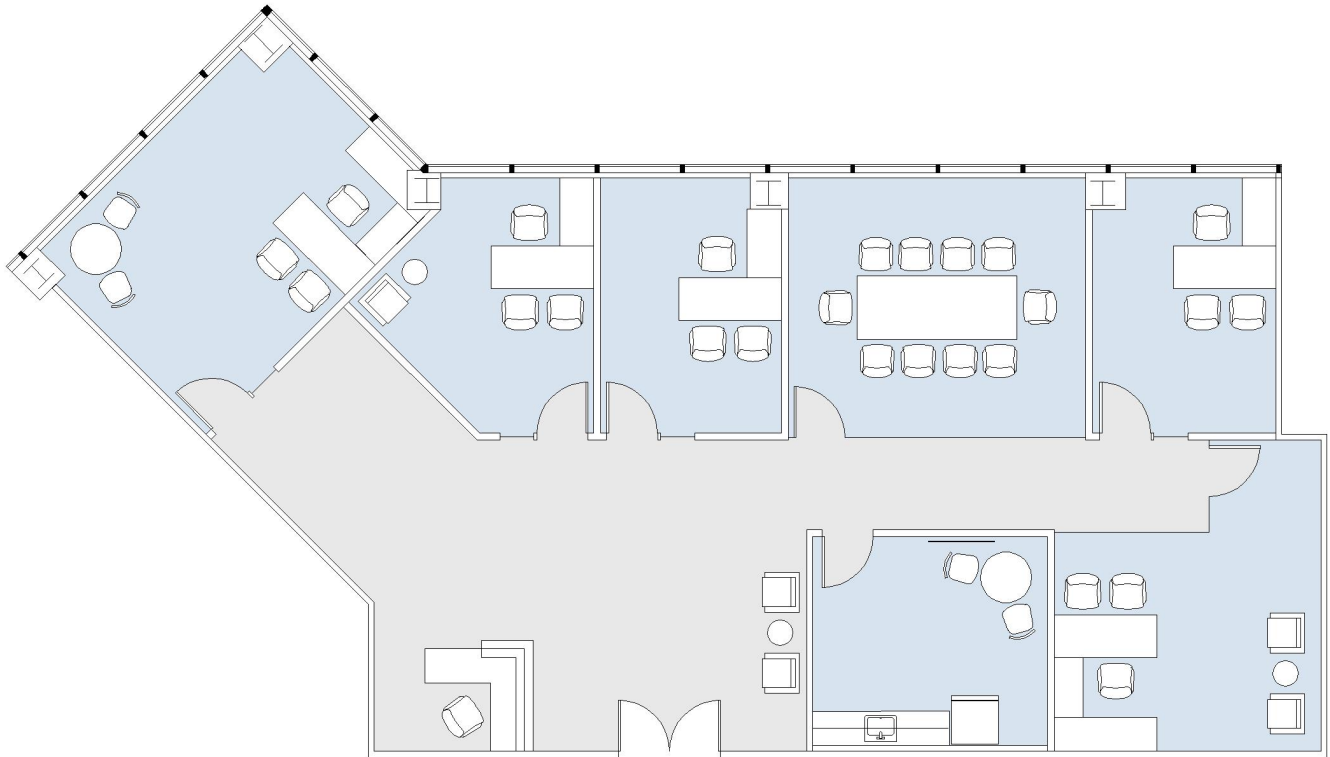

# 21800

WARNER CENTER TOWER - V

SUITE 1180 | 2,789 RSF

WOODLAND HILLS

### SUITE CONFIGURATION

OFFICES:	5
CONFERENCE ROOM:	1
RECEPTION:	1
KITCHEN:	1

NOT TO SCALE

FURNITURE NOT INCLUDED

For more information, please contact:

310.255.7777

leasing@douglasemmett.com

**Douglas  
Emmett**