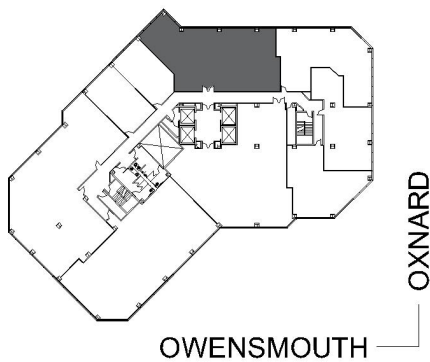

21800

WARNER CENTER TOWER - V

SUITE 1180 | 2,789 RSF

WOODLAND HILLS

OXNARD STREET

SUITE CONFIGURATION

OFFICES:	5
CONFERENCE ROOM:	1
RECEPTION:	1
KITCHEN:	1

NOT TO SCALE