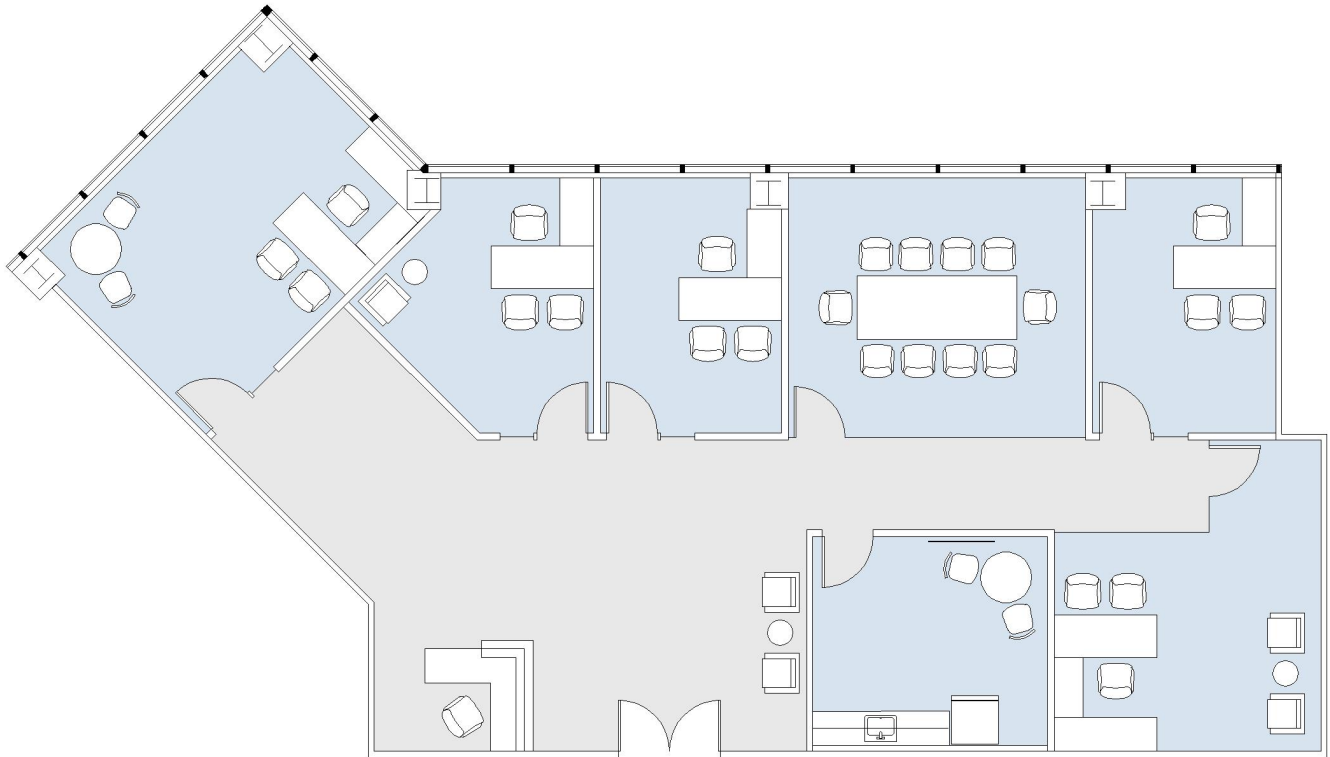

21800

WARNER CENTER TOWER - V

SUITE 1180 | 2,789 RSF

WOODLAND HILLS

OXNARD STREET

SUITE CONFIGURATION

OFFICES:	5
CONFERENCE ROOM:	1
RECEPTION:	1
KITCHEN:	1

NOT TO SCALE

FURNITURE NOT INCLUDED

For more information, please contact:

310.255.7777

leasing@douglasemmett.com

**Douglas
Emmett**