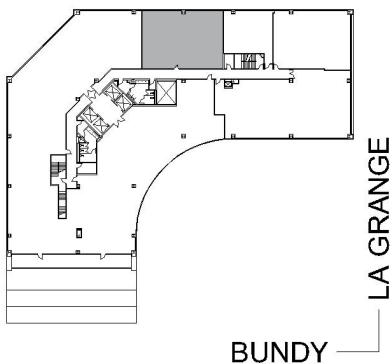

# 1990

CORNERSTONE PLAZA

SUITE 645 | 2,176 RSF

SAWTELLE/WEST LA

### SUITE CONFIGURATION

OFFICES:	5
CONFERENCE ROOM:	1
RECEPTION:	1
KITCHEN:	1

NOT TO SCALE

FURNITURE NOT INCLUDED

For more information, please contact:

310.255.7777

leasing@douglasemmett.com

**Douglas  
Emmett**