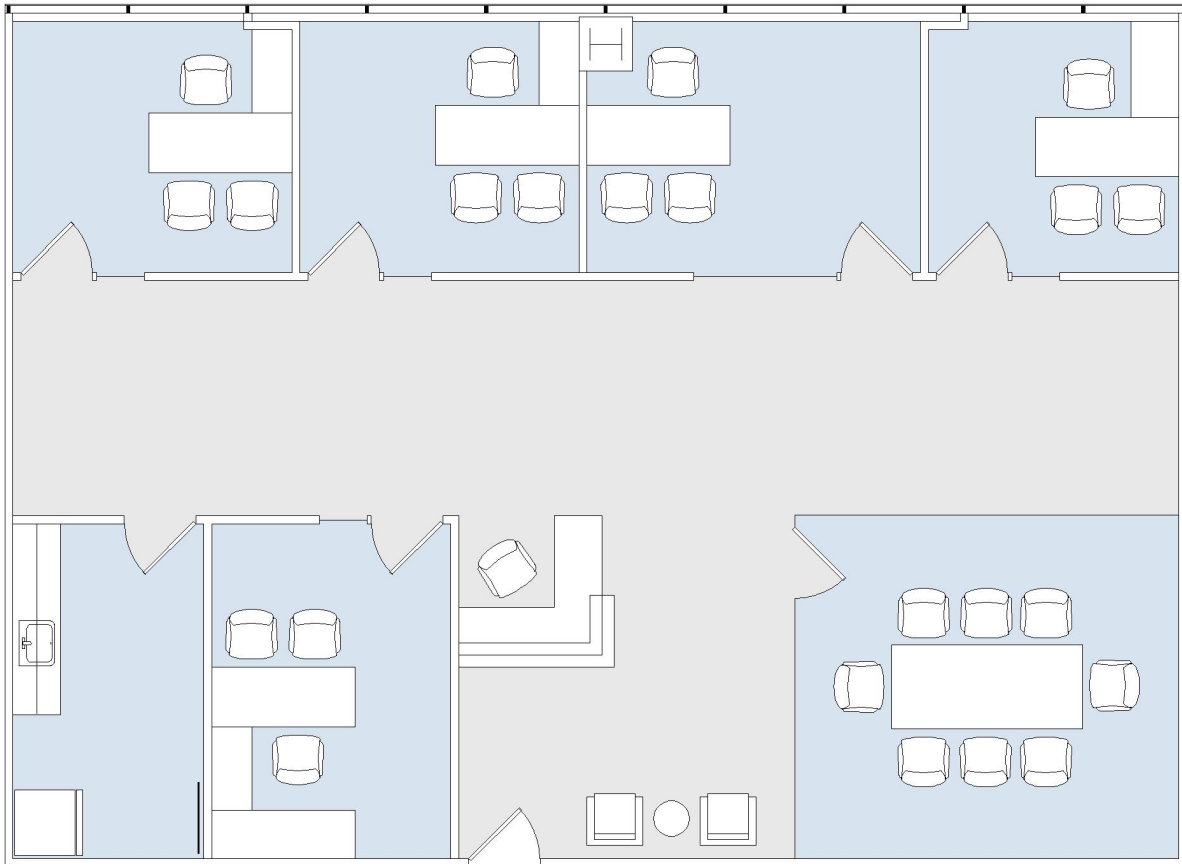

# 1990

CORNERSTONE PLAZA

SUITE 645 | 2,176 RSF

SAWTELLE/WEST LA

### SUITE CONFIGURATION

OFFICES:	5
CONFERENCE ROOM:	1
RECEPTION:	1
KITCHEN:	1

NOT TO SCALE

FURNITURE NOT INCLUDED

For more information, please contact:

310.255.7777

leasing@douglasemmett.com

**Douglas  
Emmett**