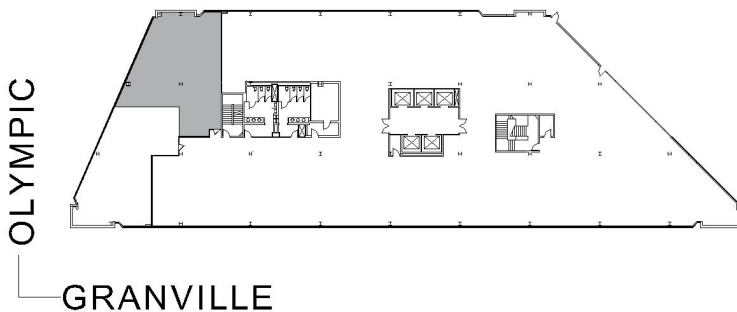

11835 OLYMPIC

WESTSIDE TOWERS EAST TOWER

SUITE 540 | 2,275 RSF

SAWTELLE/WEST LA

SUITE CONFIGURATION

OFFICES:	4
CONFERENCE ROOM:	1
RECEPTION:	1
KITCHEN:	1

NOT TO SCALE

FURNITURE NOT INCLUDED