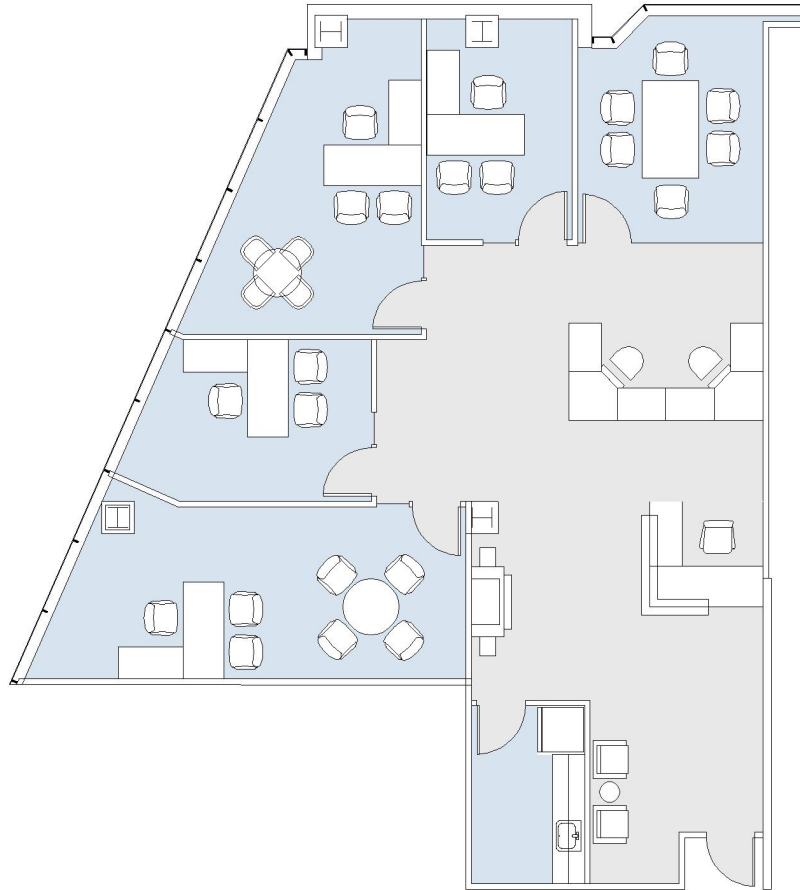

11835 OLYMPIC

WESTSIDE TOWERS EAST TOWER

SUITE 540 | 2,275 RSF

SAWTELLE/WEST LA

SUITE CONFIGURATION

OFFICES:	4
CONFERENCE ROOM:	1
RECEPTION:	1
KITCHEN:	1

NOT TO SCALE

FURNITURE NOT INCLUDED