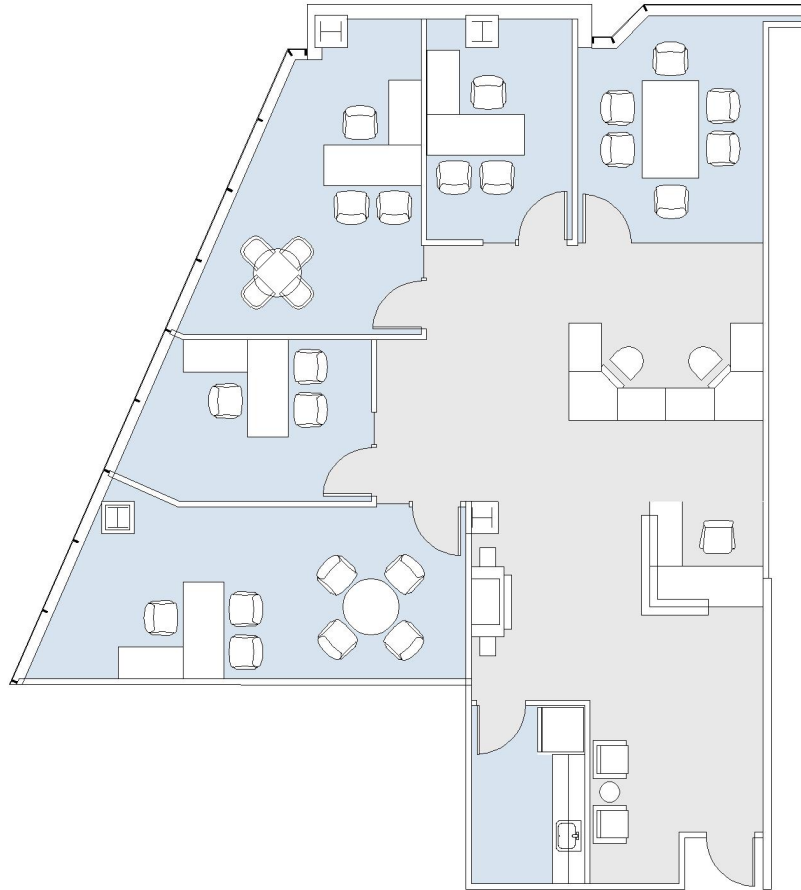

11835 OLYMPIC

WESTSIDE TOWERS EAST TOWER

SUITE 540 | 2,275 RSF

SAWTELLE/WEST LA

SUITE CONFIGURATION

OFFICES:	4
CONFERENCE ROOM:	1
RECEPTION:	1
KITCHEN:	1

NOT TO SCALE

FURNITURE NOT INCLUDED