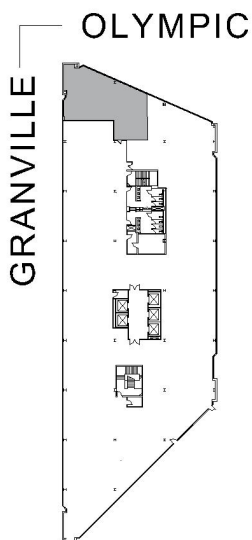

11835 OLYMPIC

WESTSIDE TOWERS EAST TOWER

SUITE 530 | 2,078 RSF

SAWTELLE/WEST LA

SUITE CONFIGURATION

| | |
|------------------|---|
| OFFICES: | 5 |
| CONFERENCE ROOM: | 1 |
| RECEPTION: | 1 |
| KITCHEN: | 1 |

NOT TO SCALE

FURNITURE NOT INCLUDED

For more information, please contact:

310.255.7777

leasing@douglasemmett.com

**Douglas
Emmett**