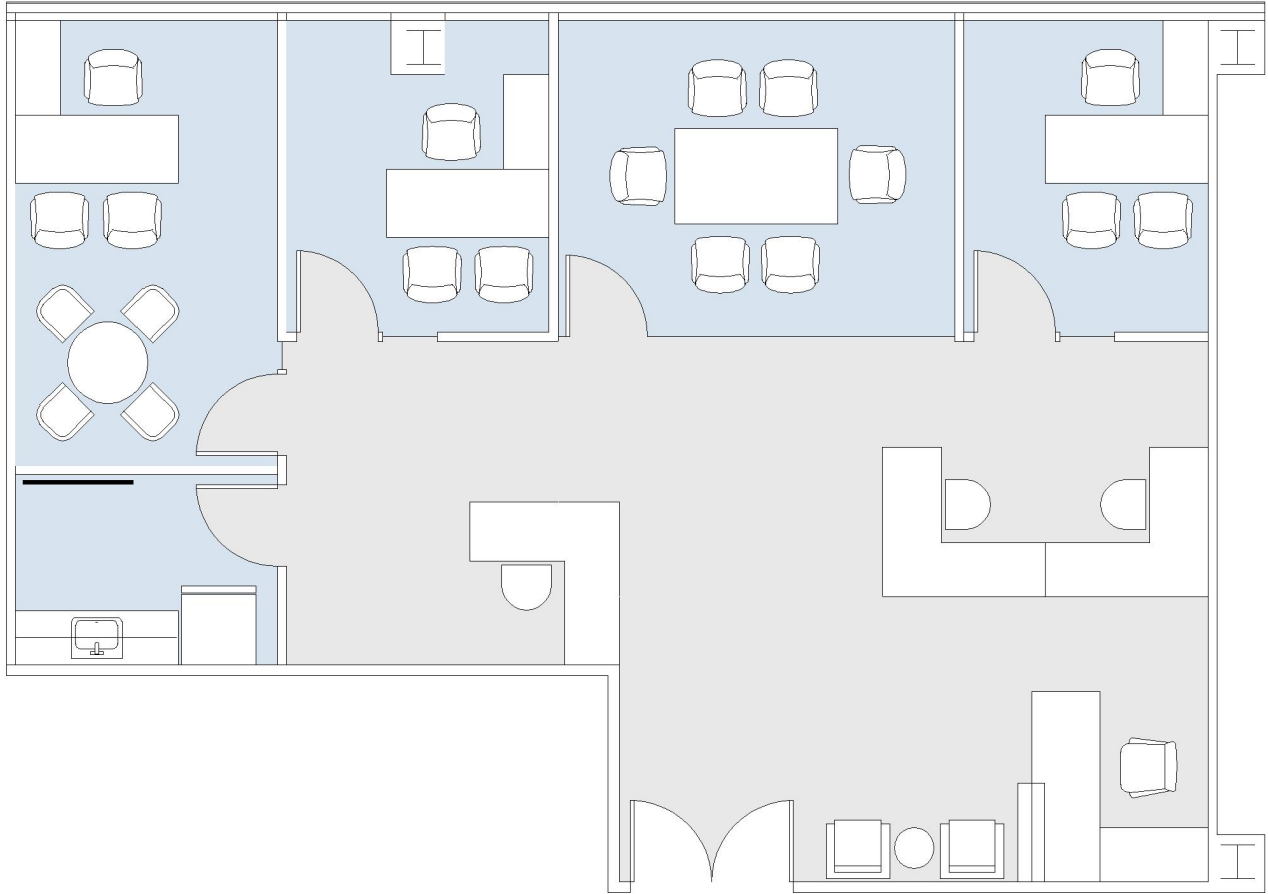

11835 OLYMPIC

WESTSIDE TOWERS EAST TOWER

SUITE 1265 | 1,522 RSF

SAWTELLE/WEST LA

SUITE CONFIGURATION

OFFICES:	3
CONFERENCE ROOM:	1
RECEPTION:	1
KITCHEN:	1

NOT TO SCALE
FURNITURE NOT INCLUDED

For more information, please contact: