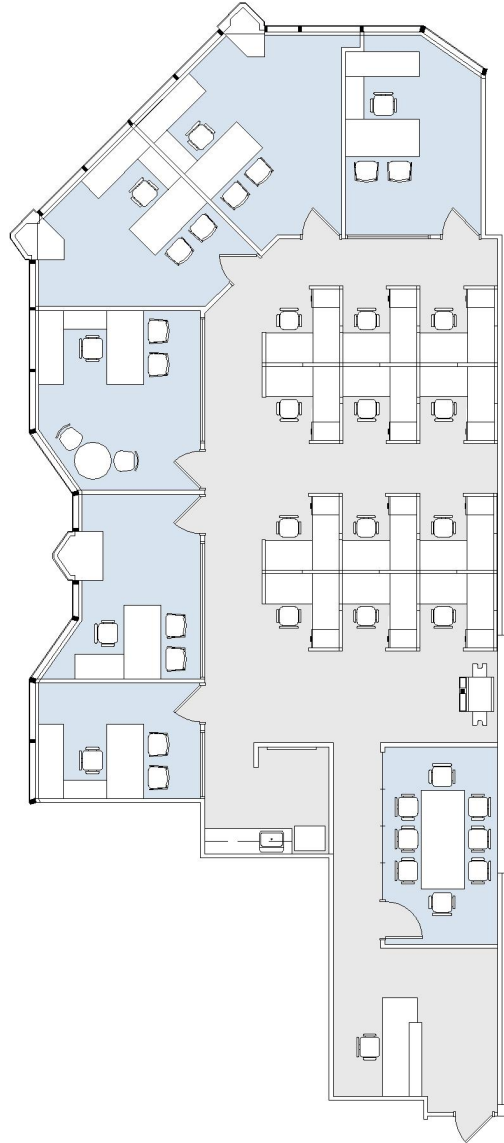

1003

BISHOP SQUARE - PAUAAHI TOWER

SUITE 2420 | 3,123 RSF

HONOLULU

BISHOP STREET

SUITE CONFIGURATION

OFFICES:	6
CONFERENCE ROOM:	1
RECEPTION:	1
KITCHEN:	1

NOT TO SCALE
FURNITURE NOT INCLUDED