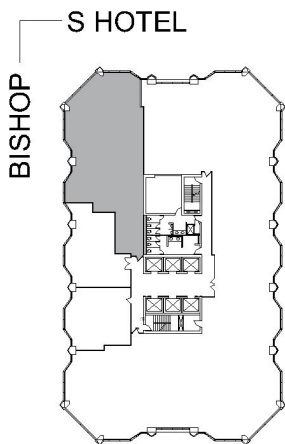

1003

BISHOP SQUARE - PAUAAHI TOWER

SUITE 2420 | 3,123 RSF

HONOLULU

BISHOP STREET

SUITE CONFIGURATION

OFFICES:	6
CONFERENCE ROOM:	1
RECEPTION:	1
KITCHEN:	1

NOT TO SCALE
FURNITURE NOT INCLUDED