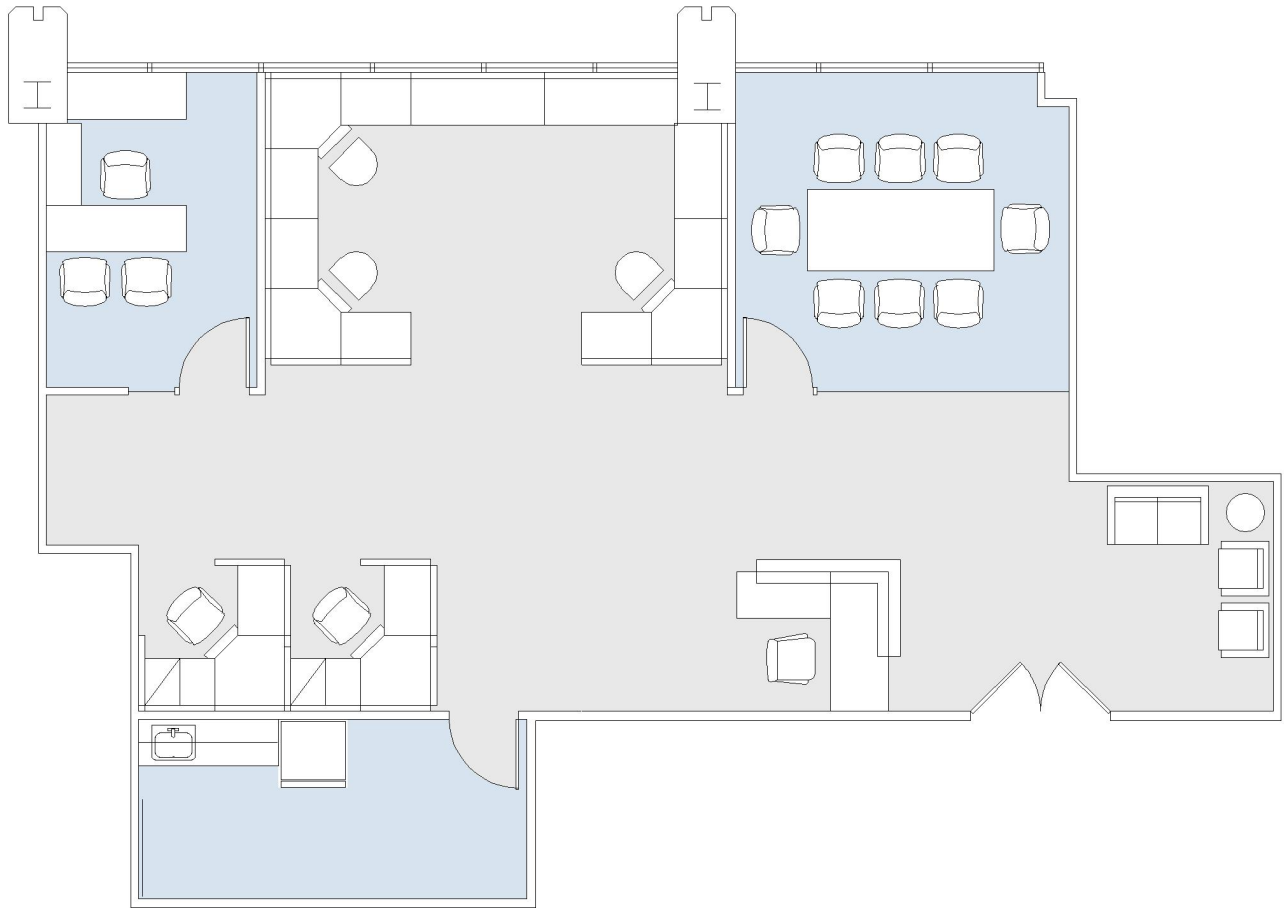

15760 VENTURA

ENCINO GATEWAY

SUITE 1550 | 1,719 RSF

SHERMAN OAKS/ENCINO

SUITE CONFIGURATION

OFFICES:	1
CONFERENCE ROOM:	1
RECEPTION:	1
KITCHEN:	1

NOT TO SCALE

FURNITURE NOT INCLUDED