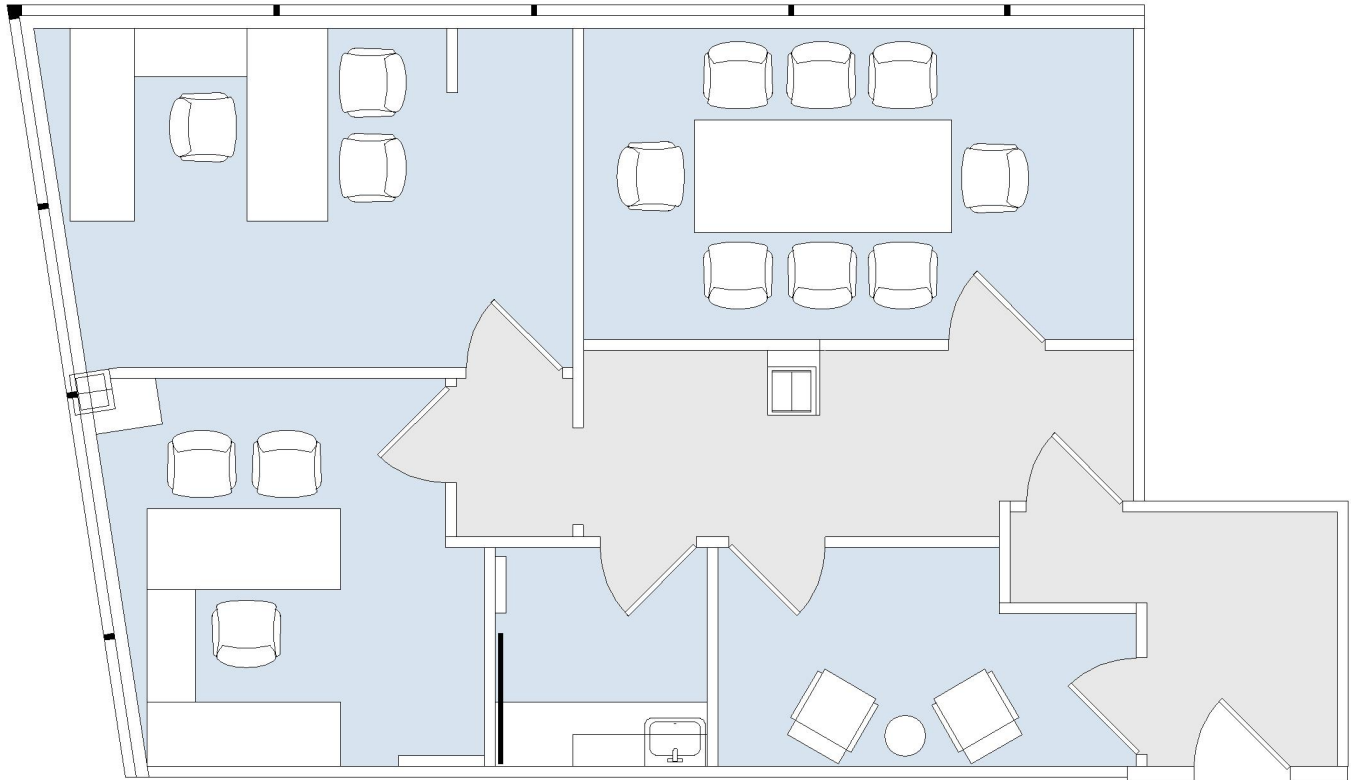

11704 WILSHIRE

BARRINGTON PLAZA - COMMERCIAL

SUITE 250 | 1,066 RSF

BRENTWOOD-WILSHIRE

AS-BUILT CONFIGURATION

OFFICES:	2
CONFERENCE ROOM:	1
WAITING ROOM:	1
KITCHEN:	1

NOT TO SCALE

FURNITURE NOT INCLUDED