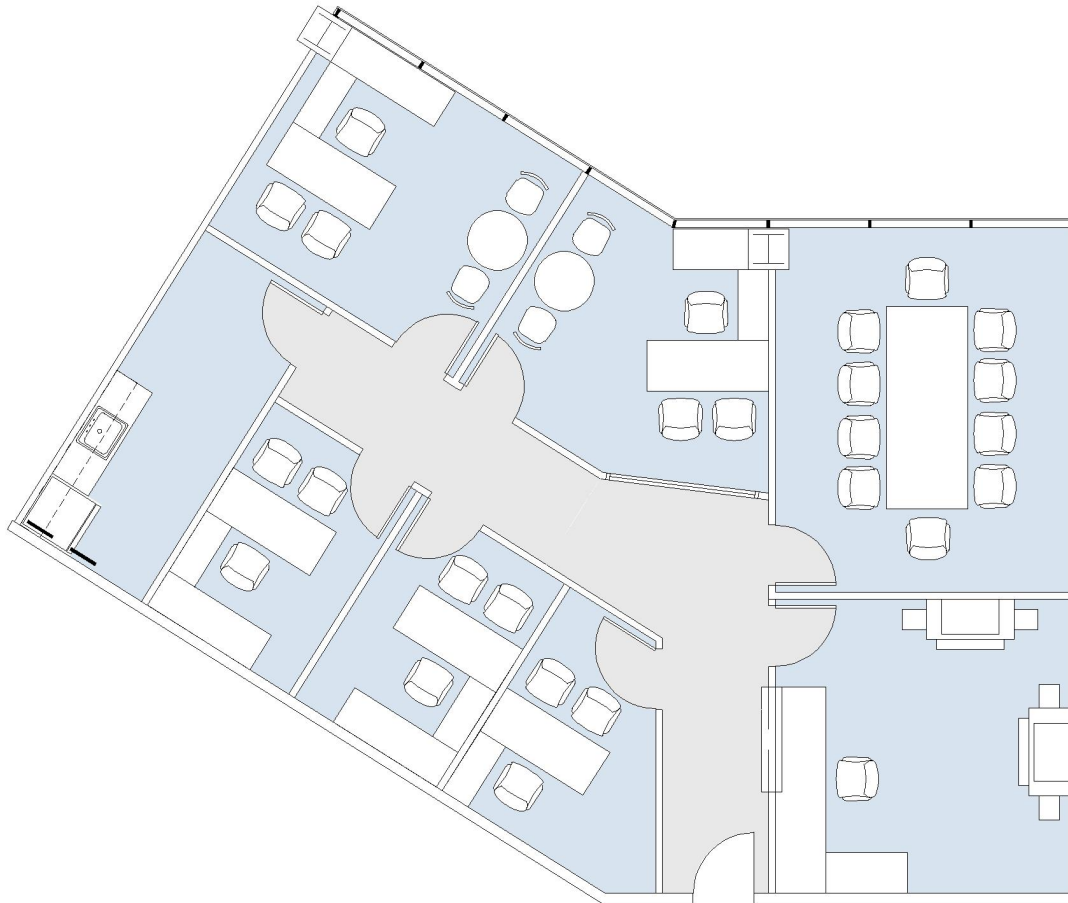

11900 OLYMPIC

BUNDY/OLYMPIC

SUITE 540 | 1,818 RSF

SAWTELLE/WEST LA

AS-BUILT CONFIGURATION

OFFICES:	5
CONFERENCE ROOM:	1
RECEPTION:	1
KITCHEN:	1

NOT TO SCALE

FURNITURE NOT INCLUDED