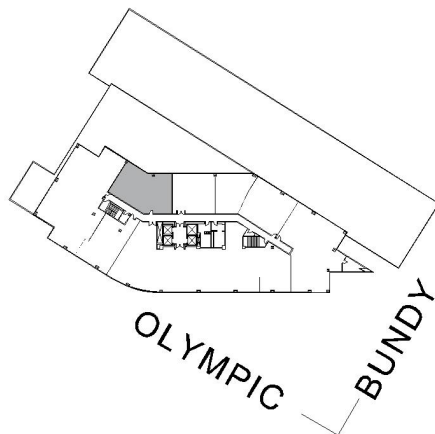

11900 OLYMPIC

BUNDY/OLYMPIC

SUITE 540 | 1,818 RSF

SAWTELLE/WEST LA

AS-BUILT CONFIGURATION

OFFICES:	5
CONFERENCE ROOM:	1
RECEPTION:	1
KITCHEN:	1

NOT TO SCALE

FURNITURE NOT INCLUDED