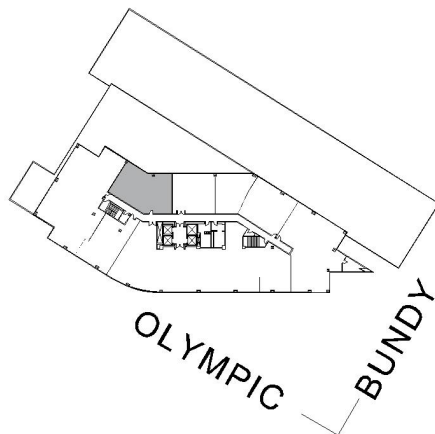

11900 OLYMPIC

BUNDY/OLYMPIC

SUITE 540 | 1,818 RSF

SAWTELLE/WEST LA

AS-BUILT CONFIGURATION

OFFICES:	5
CONFERENCE ROOM:	1
RECEPTION:	1
KITCHEN:	1

NOT TO SCALE
FURNITURE NOT INCLUDED

For more information, please contact: