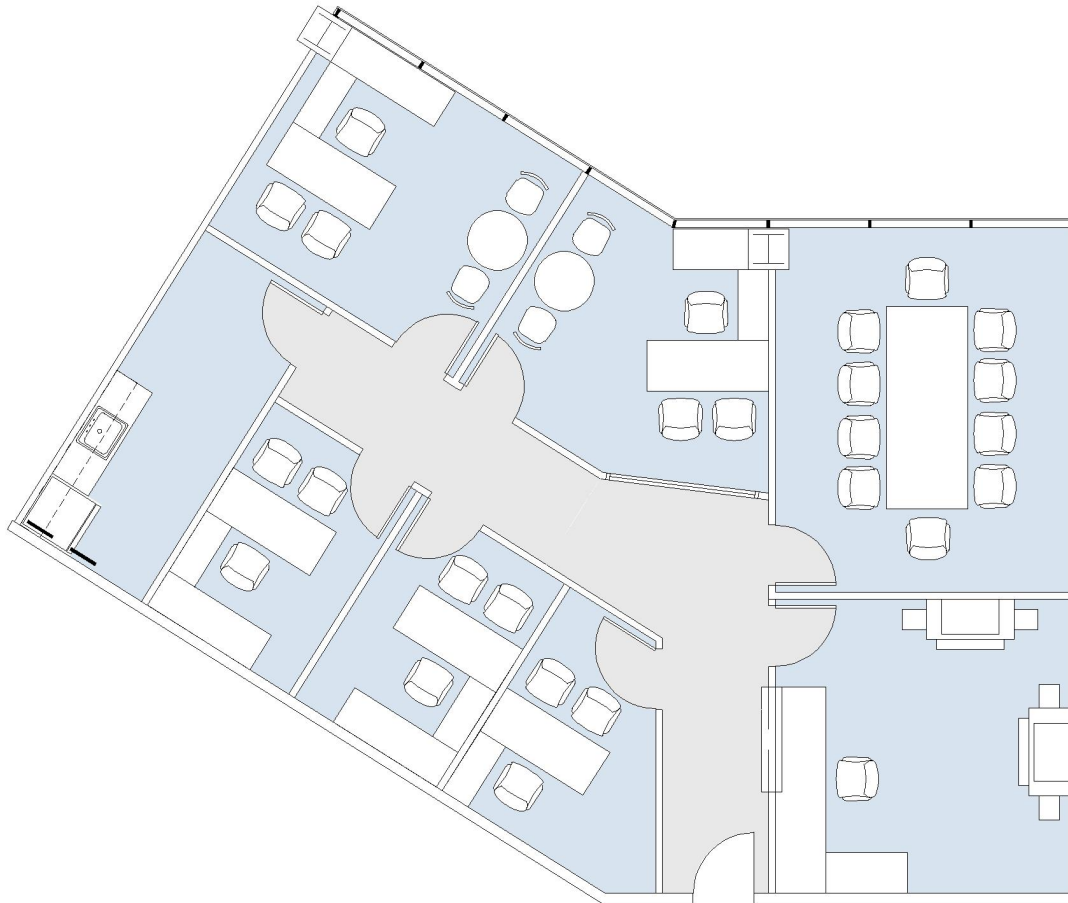

11900 OLYMPIC

BUNDY/OLYMPIC

SUITE 540 | 1,818 RSF

SAWTELLE/WEST LA

AS-BUILT CONFIGURATION

OFFICES:	5
CONFERENCE ROOM:	1
RECEPTION:	1
KITCHEN:	1

NOT TO SCALE
FURNITURE NOT INCLUDED

For more information, please contact: