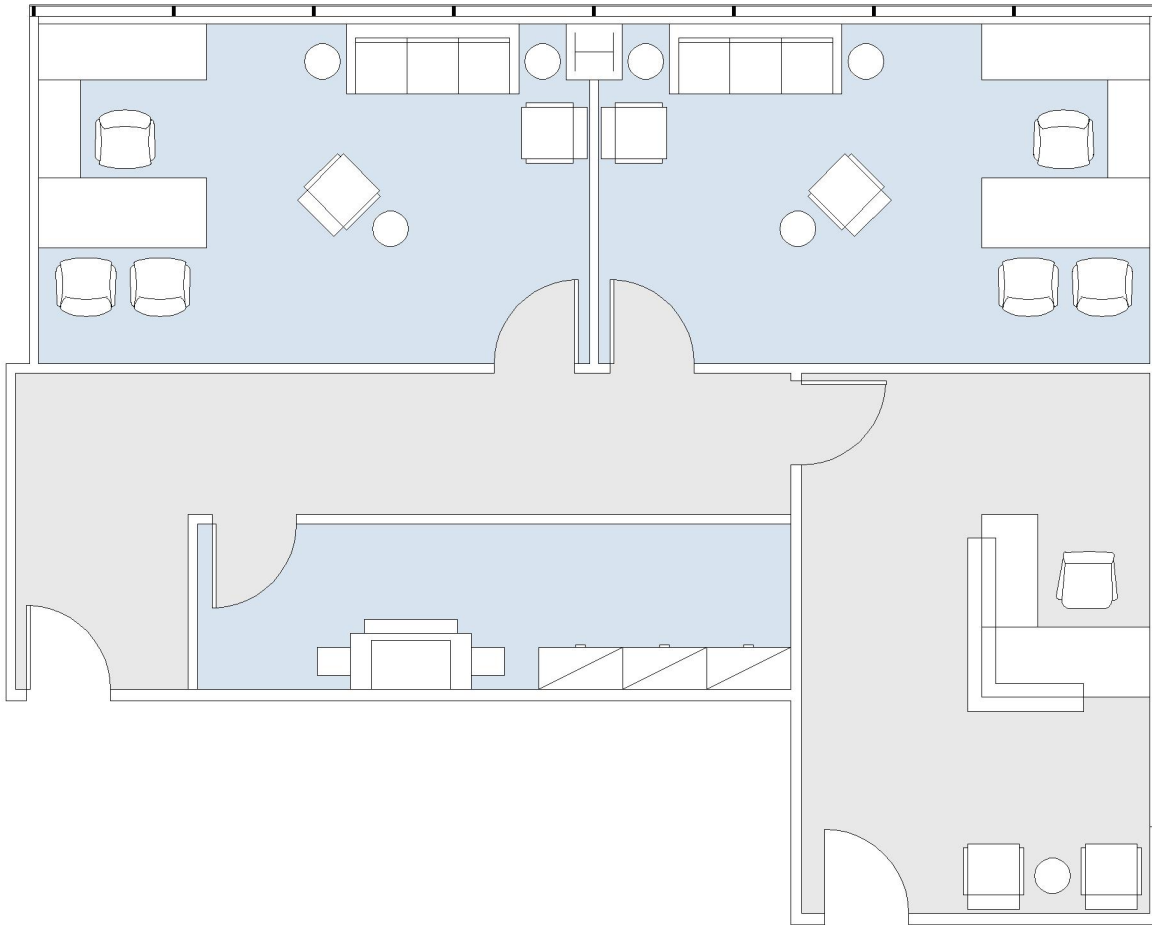

11835 OLYMPIC

WESTSIDE TOWERS EAST TOWER

SUITE 1135 | 1,324 RSF

SAWTELLE/WEST LA

AS-BUILT CONFIGURATION

OFFICES:	2
RECEPTION:	1
COPY / STORAGE ROOM:	1

NOT TO SCALE
FURNITURE NOT INCLUDED

For more information, please contact: