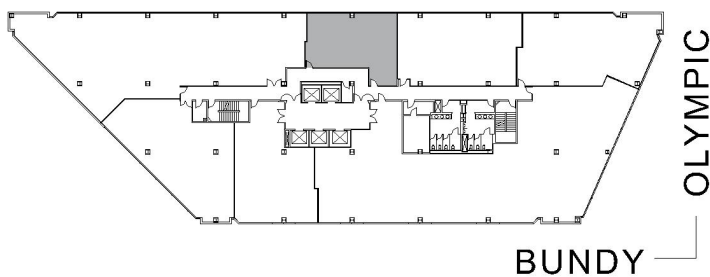

# 11835 OLYMPIC

WESTSIDE TOWERS EAST TOWER

SUITE 1135 | 1,324 RSF

SAWTELLE/WEST LA

#### AS-BUILT CONFIGURATION

OFFICES:	2
RECEPTION:	1
COPY / STORAGE ROOM:	1

NOT TO SCALE  
FURNITURE NOT INCLUDED

For more information, please contact:

310.255.7777  
leasing@douglasemmett.com

**Douglas  
Emmett**