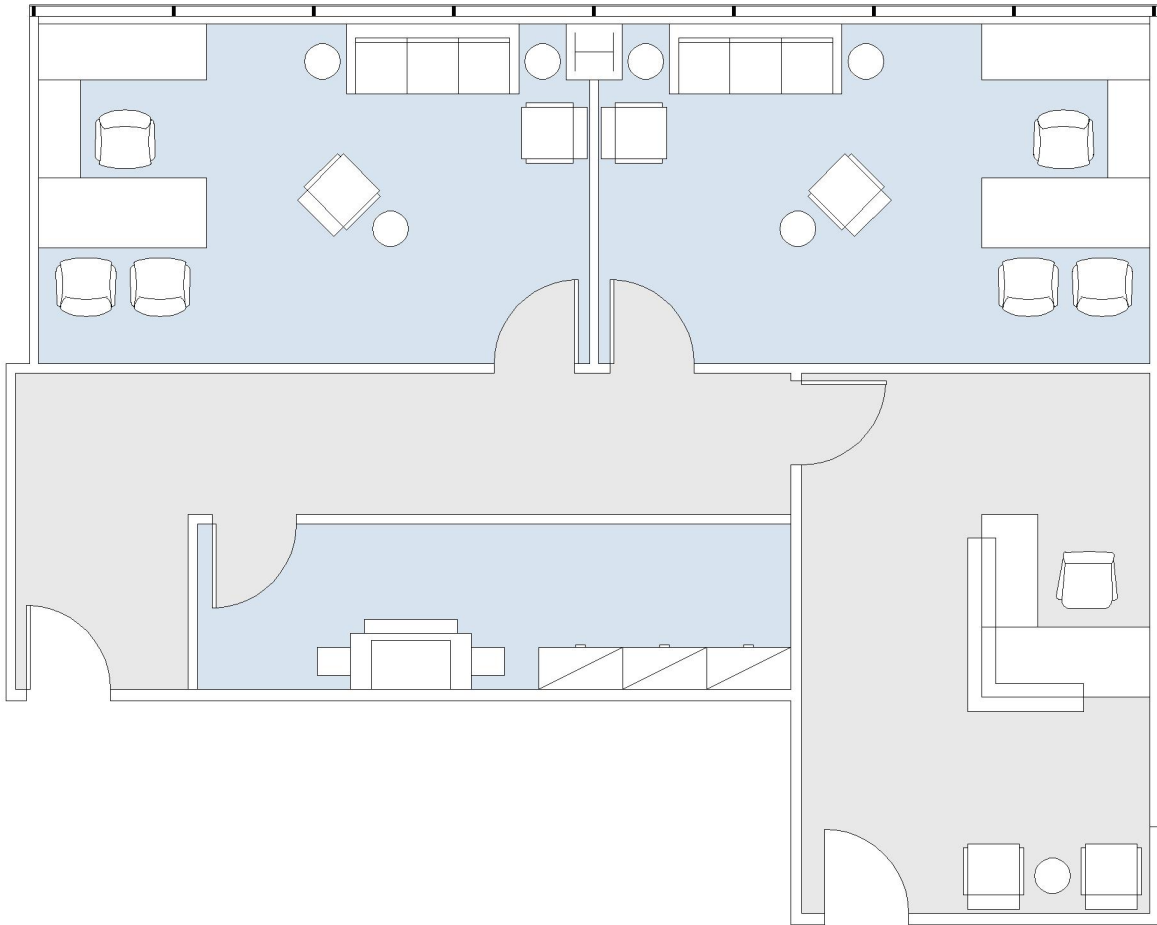

11835

WESTSIDE TOWERS EAST TOWER

SUITE 1135 | 1,324 RSF

SAWTELLE/WEST LA

OLYMPIC

AS-BUILT CONFIGURATION

OFFICES:	2
RECEPTION:	1
COPY / STORAGE ROOM:	1

NOT TO SCALE