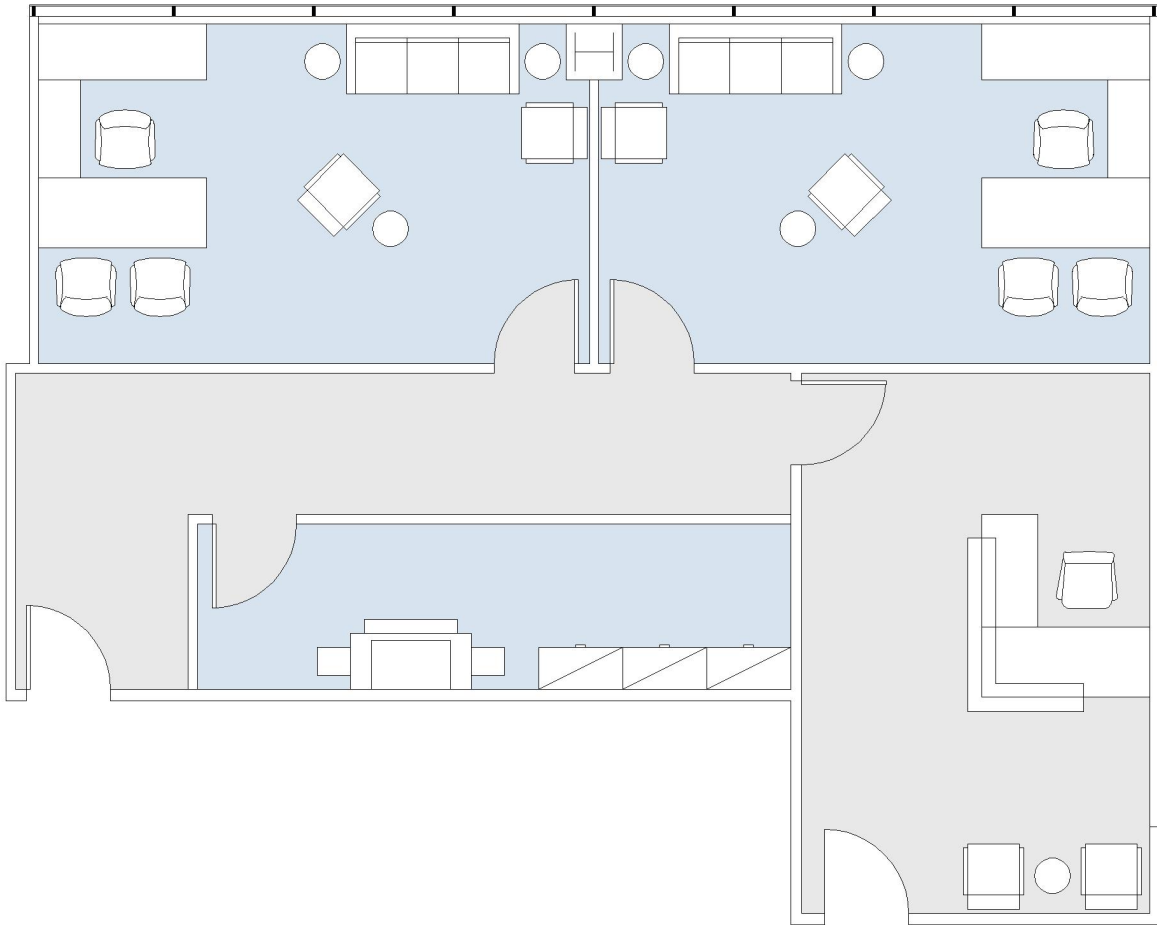

# 11835 OLYMPIC

WESTSIDE TOWERS EAST TOWER

SUITE 1135 | 1,324 RSF

SAWTELLE/WEST LA

#### AS-BUILT CONFIGURATION

OFFICES:	2
RECEPTION:	1
COPY / STORAGE ROOM:	1

NOT TO SCALE  
FURNITURE NOT INCLUDED

For more information, please contact:

310.255.7777  
leasing@douglasemmett.com

**Douglas  
Emmett**