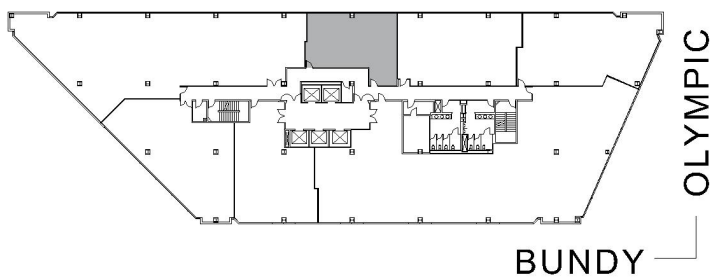

11835 OLYMPIC

WESTSIDE TOWERS EAST TOWER

SUITE 1135 | 1,324 RSF

SAWTELLE/WEST LA

AS-BUILT CONFIGURATION

OFFICES:	2
RECEPTION:	1
COPY / STORAGE ROOM:	1

NOT TO SCALE
FURNITURE NOT INCLUDED

For more information, please contact: