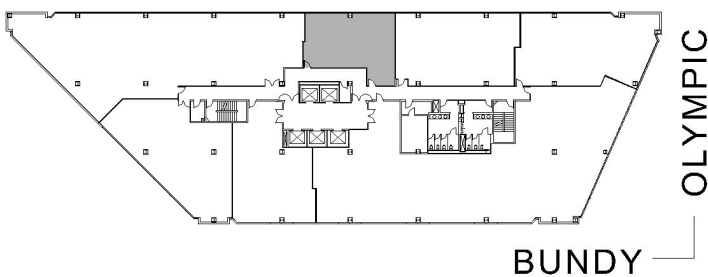

For more information, please contact:

310.255.7777
leasing@douglasemmett.com

**Douglas
Emmett**