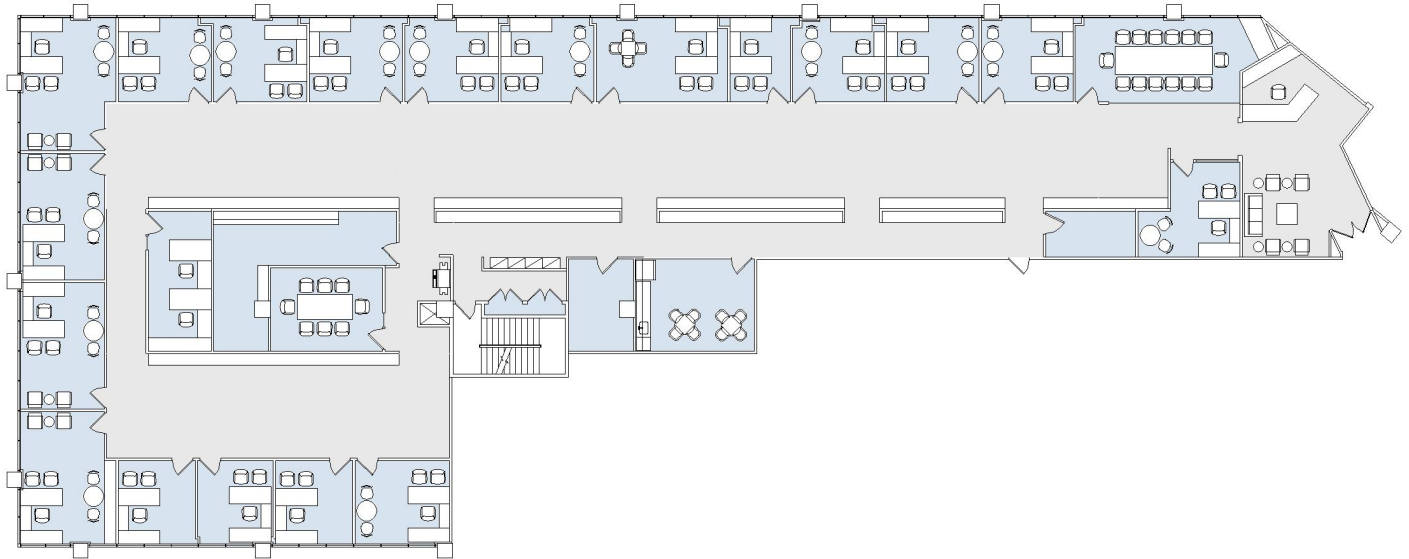

8383

SUITE 500 | 11,642 RSF

BEVERLY HILLS

## AS-BUILT CONFIGURATION

OFFICES:	20
CONFERENCE ROOM:	2
RECEPTION:	1
KITCHEN:	1
IT ROOM:	1
FILE ROOM:	1
STORAGE:	2

NOT TO SCALE

FURNITURE NOT INCLUDED

For more information, please contact:

310.255.7777  
leasing@douglasemmett.com