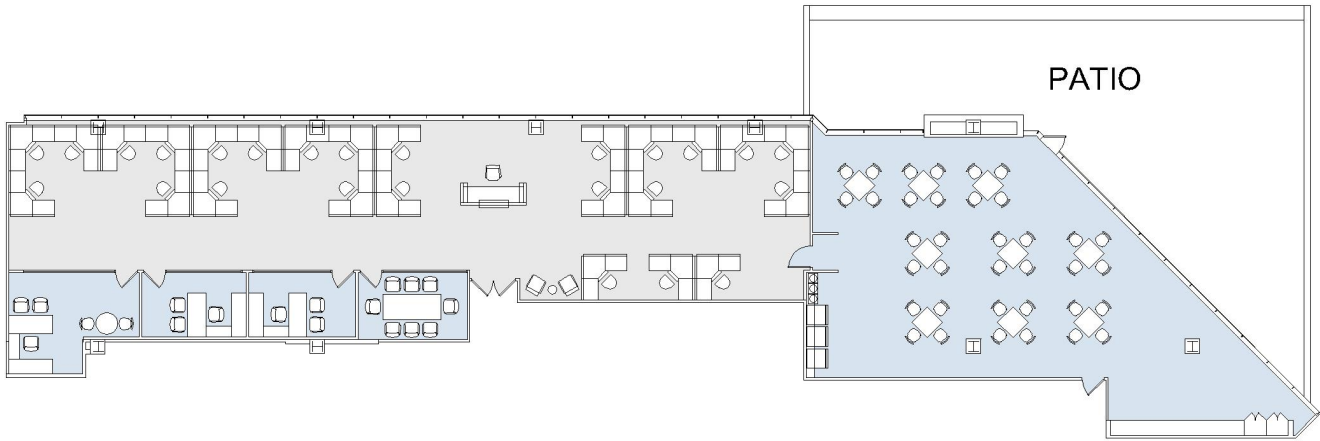

11835 OLYMPIC

WESTSIDE TOWERS EAST TOWER

SUITE 550 | 6,265 RSF
SAWTELLE/WEST LA

AS-BUILT CONFIGURATION

OFFICES:	3
CONFERENCE ROOM:	1
RECEPTION:	1
KITCHEN:	1

NOT TO SCALE
FURNITURE NOT INCLUDED

For more information, please contact: