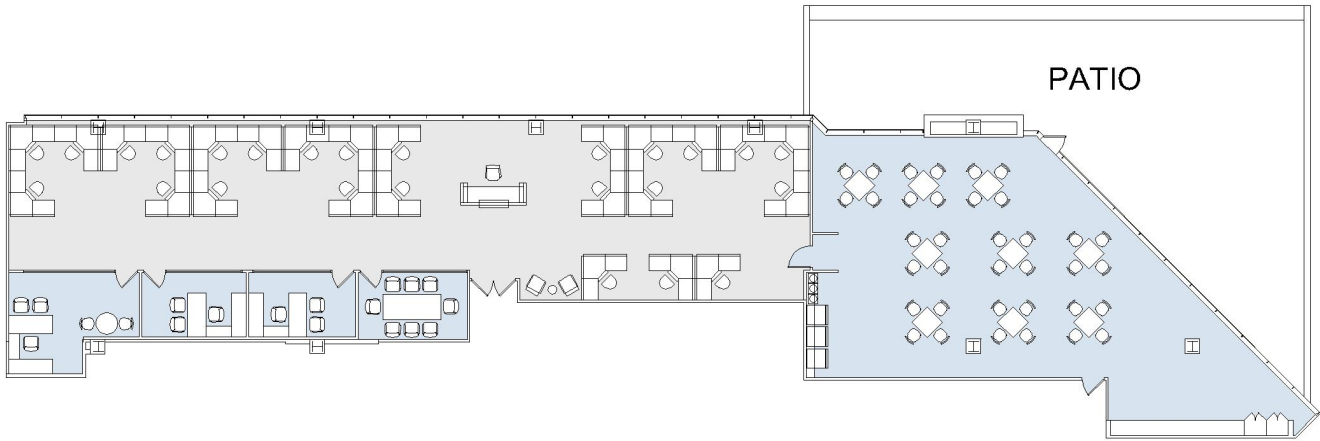

# 11835 OLYMPIC

WESTSIDE TOWERS EAST TOWER

SUITE 550 | 6,265 RSF

SAWTELLE/WEST LA

#### AS-BUILT CONFIGURATION

OFFICES:	3
CONFERENCE ROOM:	1
RECEPTION:	1
KITCHEN:	1

NOT TO SCALE  
FURNITURE NOT INCLUDED

For more information, please contact:

310.255.7777  
leasing@douglasemmett.com

**Douglas  
Emmett**