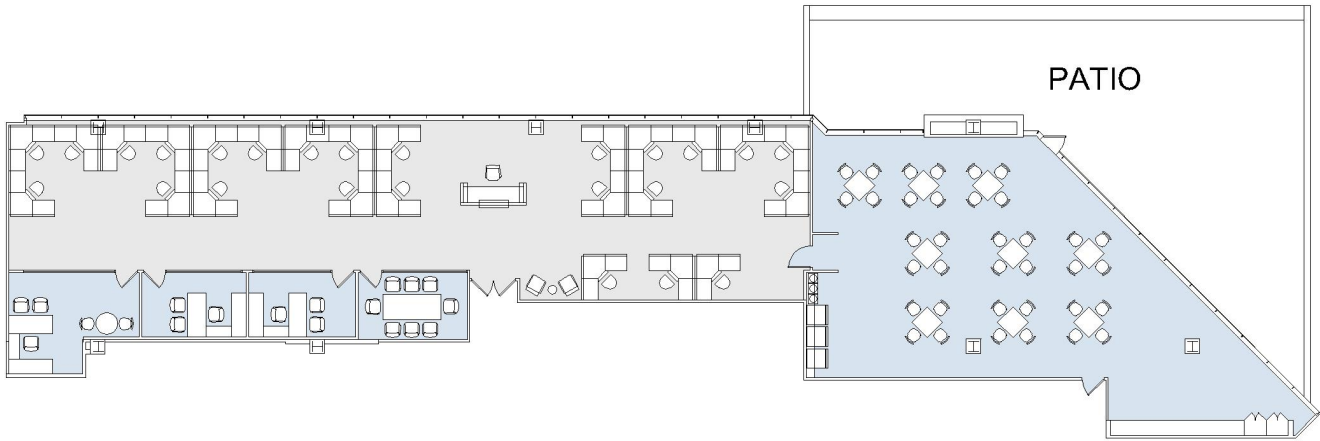

11835 OLYMPIC

WESTSIDE TOWERS EAST TOWER

SUITE 550 | 6,265 RSF

SAWTELLE/WEST LA

AS-BUILT CONFIGURATION

OFFICES:	3
CONFERENCE ROOM:	1
RECEPTION:	1
KITCHEN:	1

NOT TO SCALE
FURNITURE NOT INCLUDED

For more information, please contact: