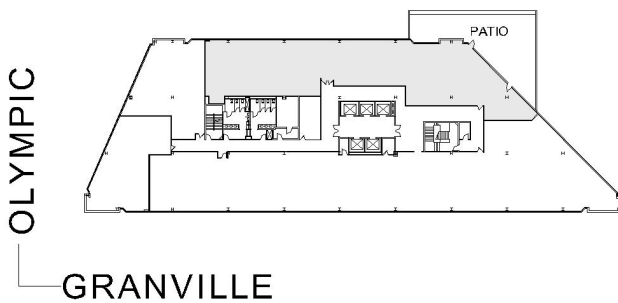

# 11835 OLYMPIC

WESTSIDE TOWERS EAST TOWER

SUITE 550 | 6,265 RSF

SAWTELLE/WEST LA

#### AS-BUILT CONFIGURATION

OFFICES:	3
CONFERENCE ROOM:	1
RECEPTION:	1
KITCHEN:	1

NOT TO SCALE  
FURNITURE NOT INCLUDED

For more information, please contact:

310.255.7777  
leasing@douglasemmett.com

**Douglas  
Emmett**