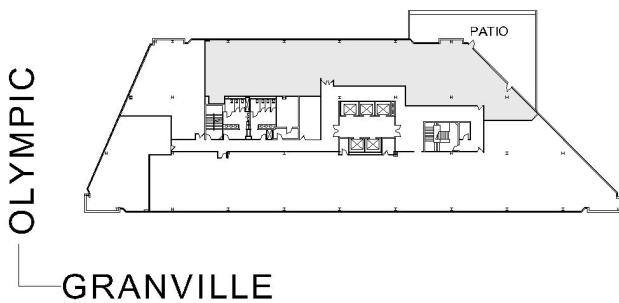

11835 OLYMPIC

WESTSIDE TOWERS EAST TOWER

SUITE 550 | 6,265 RSF

SAWTELLE/WEST LA

AS-BUILT CONFIGURATION

OFFICES:	3
CONFERENCE ROOM:	1
RECEPTION:	1
KITCHEN:	1

NOT TO SCALE
FURNITURE NOT INCLUDED

For more information, please contact: