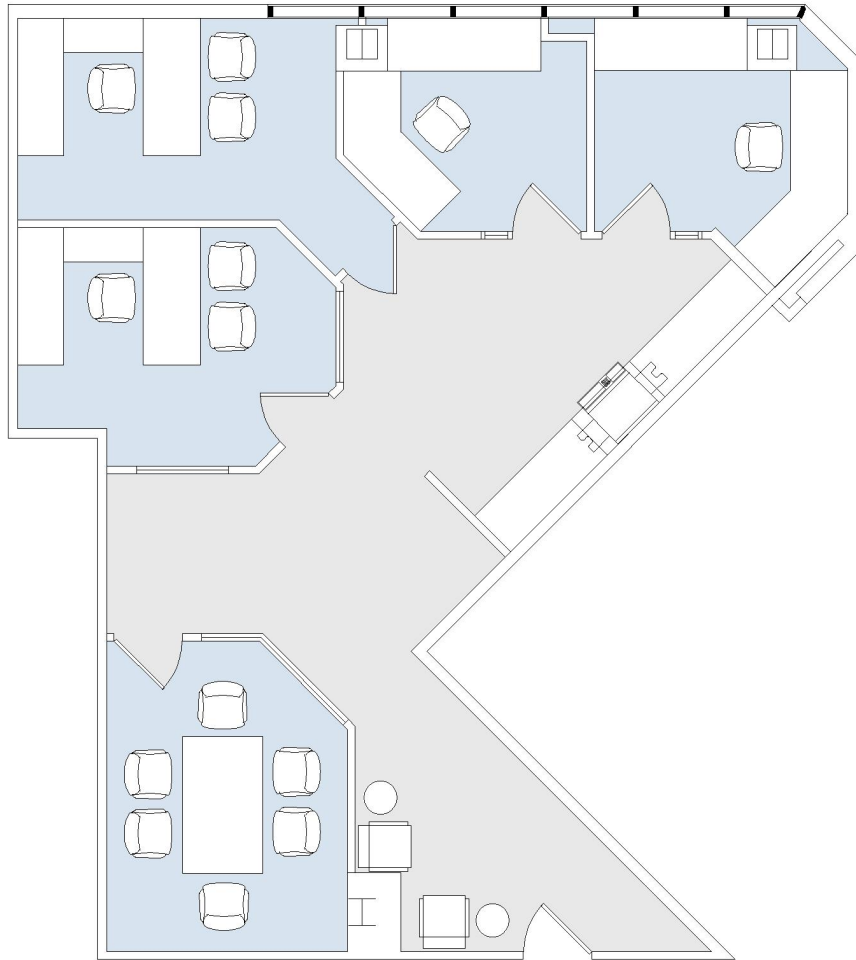

12100 WILSHIRE

SUITE M90 | 1,322 RSF

BRENTWOOD-WILSHIRE

AS-BUILT CONFIGURATION

OFFICES:	4
CONFERENCE ROOM:	1
RECEPTION:	1

NOT TO SCALE
FURNITURE NOT INCLUDED

For more information, please contact:

310.255.7777
leasing@douglasemmett.com