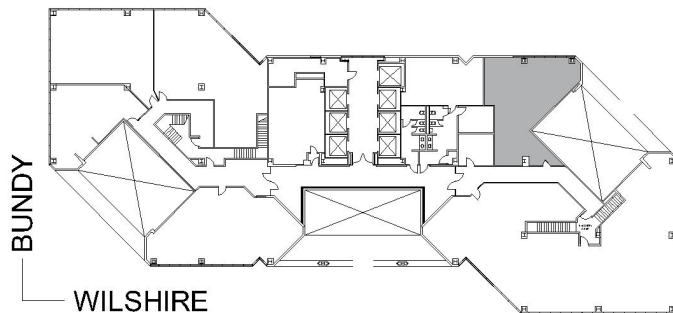

12100 WILSHIRE

SUITE M90 | 1,322 RSF

BRENTWOOD-WILSHIRE

AS-BUILT CONFIGURATION

OFFICES:	4
CONFERENCE ROOM:	1
RECEPTION:	1

NOT TO SCALE
FURNITURE NOT INCLUDED

For more information, please contact:

310.255.7777
leasing@douglasemmett.com