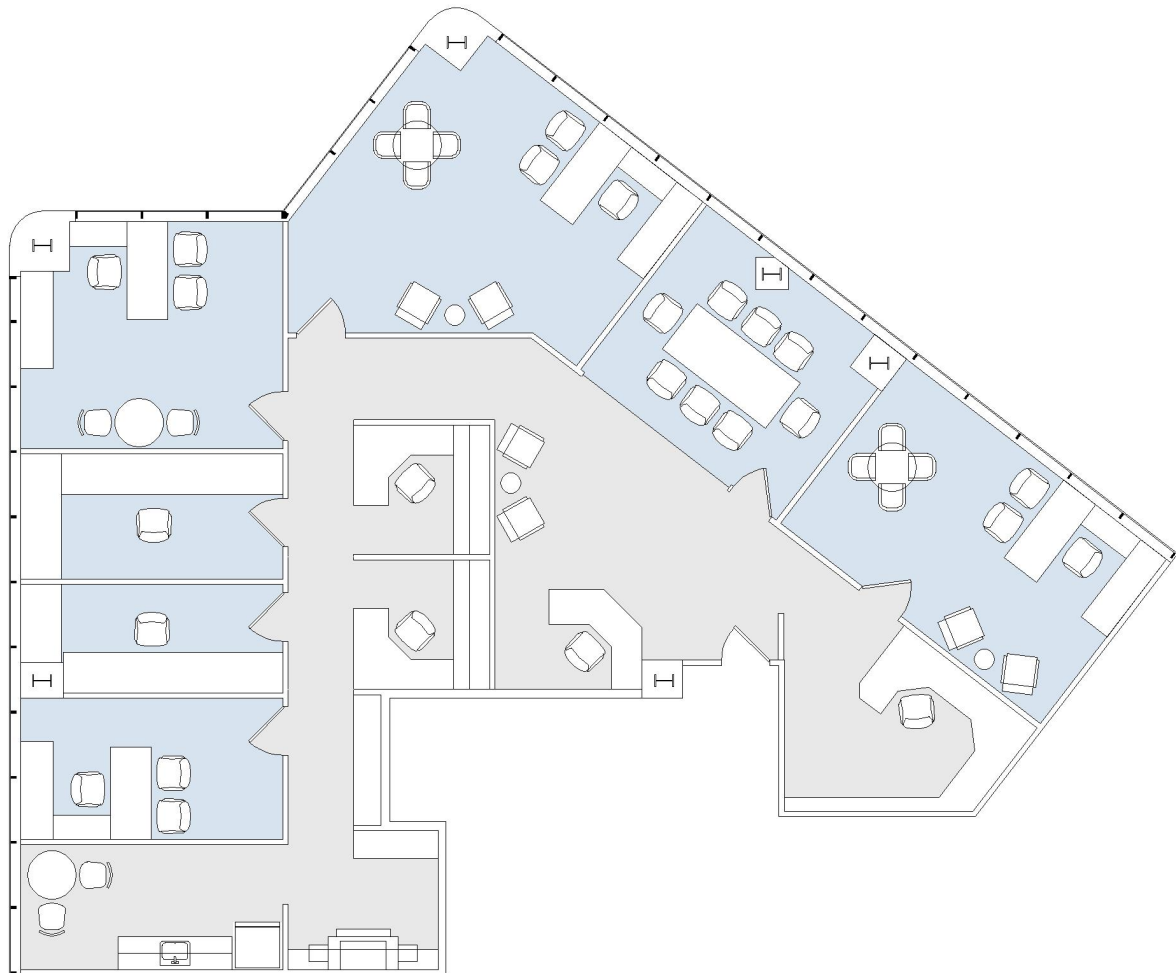

# 12400 WILSHIRE

SUITE 1180 | 3,076 RSF  
BRENTWOOD-WILSHIRE

#### AS-BUILT CONFIGURATION

OFFICES:	6
CONFERENCE ROOM:	1
RECEPTION:	1
KITCHEN:	1

NOT TO SCALE  
FURNITURE NOT INCLUDED

For more information, please contact:

310.255.7777  
leasing@douglasemmett.com

**Douglas  
Emmett**