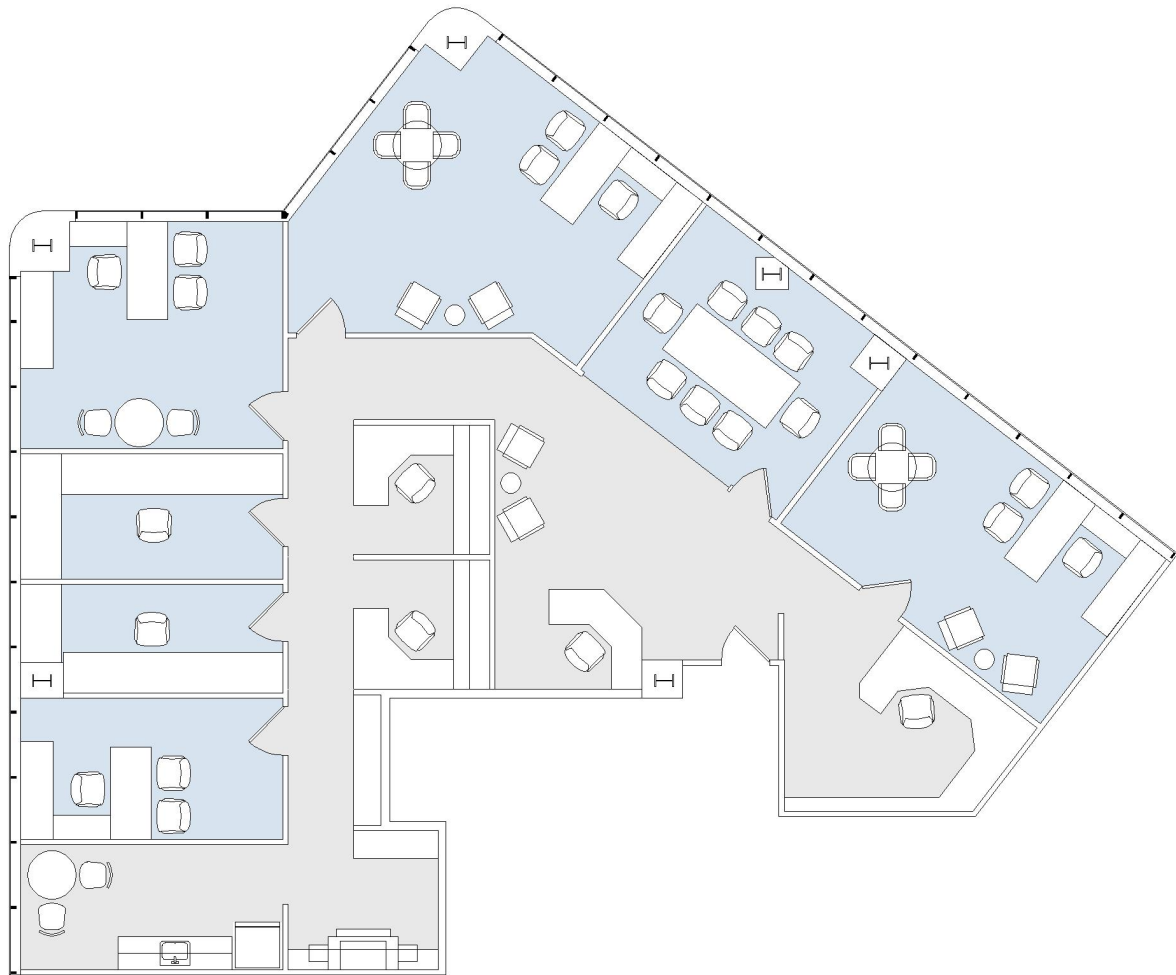

12400 WILSHIRE

SUITE 1180 | 3,076 RSF
BRENTWOOD-WILSHIRE

AS-BUILT CONFIGURATION

OFFICES:	6
CONFERENCE ROOM:	1
RECEPTION:	1
KITCHEN:	1

NOT TO SCALE
FURNITURE NOT INCLUDED

For more information, please contact: