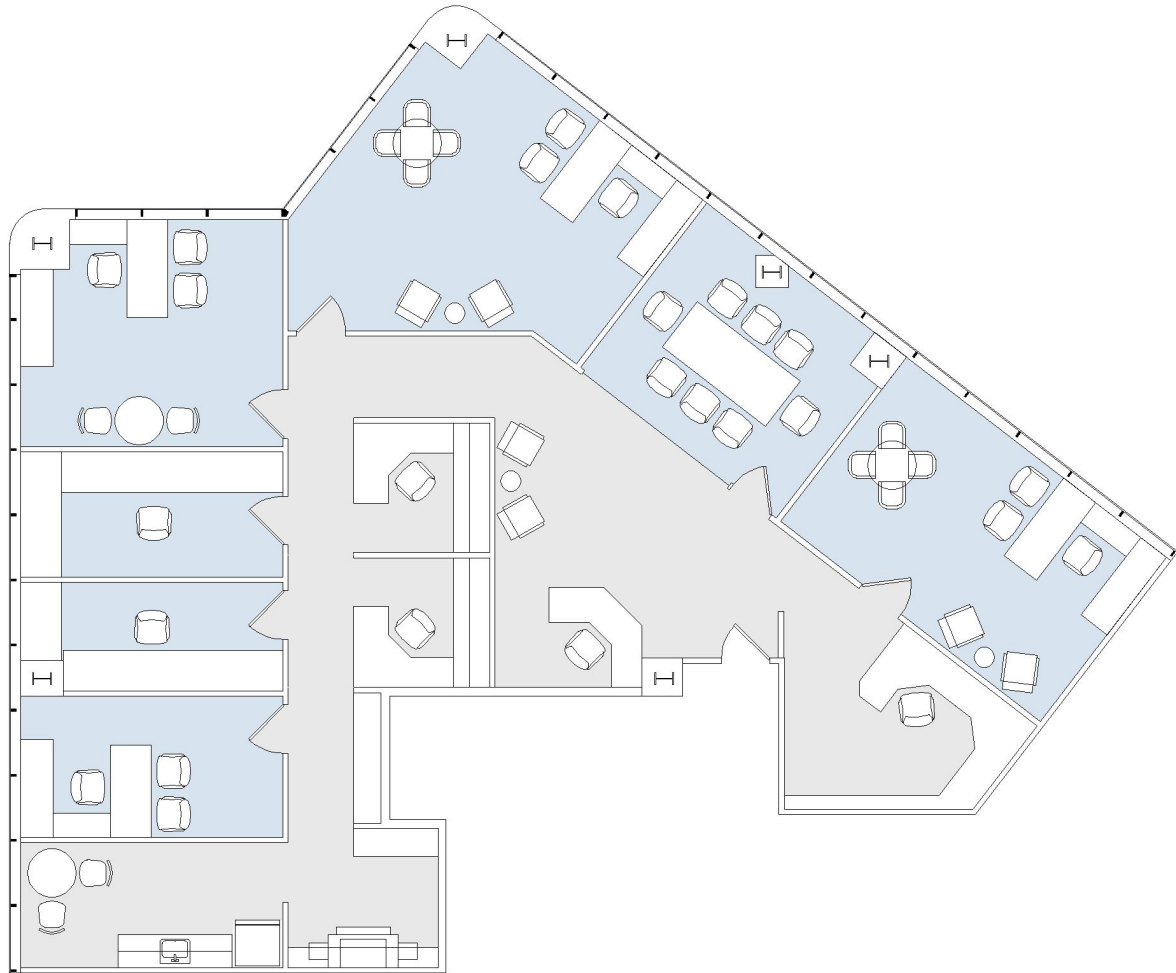

12400 WILSHIRE

SUITE 1180 | 3,076 RSF

BRENTWOOD-WILSHIRE

AS-BUILT CONFIGURATION

OFFICES:	6
CONFERENCE ROOM:	1
RECEPTION:	1
KITCHEN:	1

NOT TO SCALE
FURNITURE NOT INCLUDED

For more information, please contact: