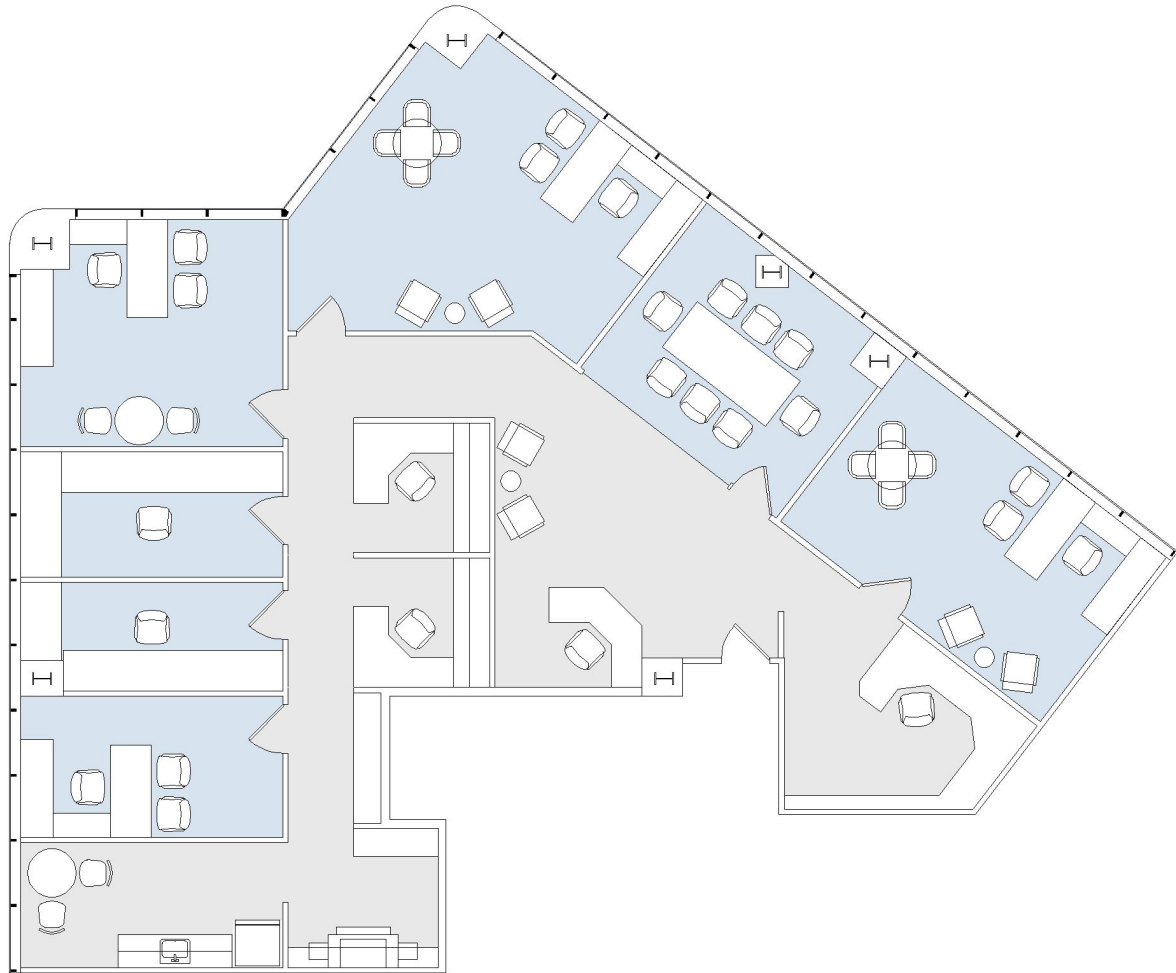

12400 WILSHIRE

SUITE 1180 | 3,076 RSF

BRENTWOOD-WILSHIRE

AS-BUILT CONFIGURATION

OFFICES:	6
CONFERENCE ROOM:	1
RECEPTION:	1
KITCHEN:	1

NOT TO SCALE

FURNITURE NOT INCLUDED

For more information, please contact: