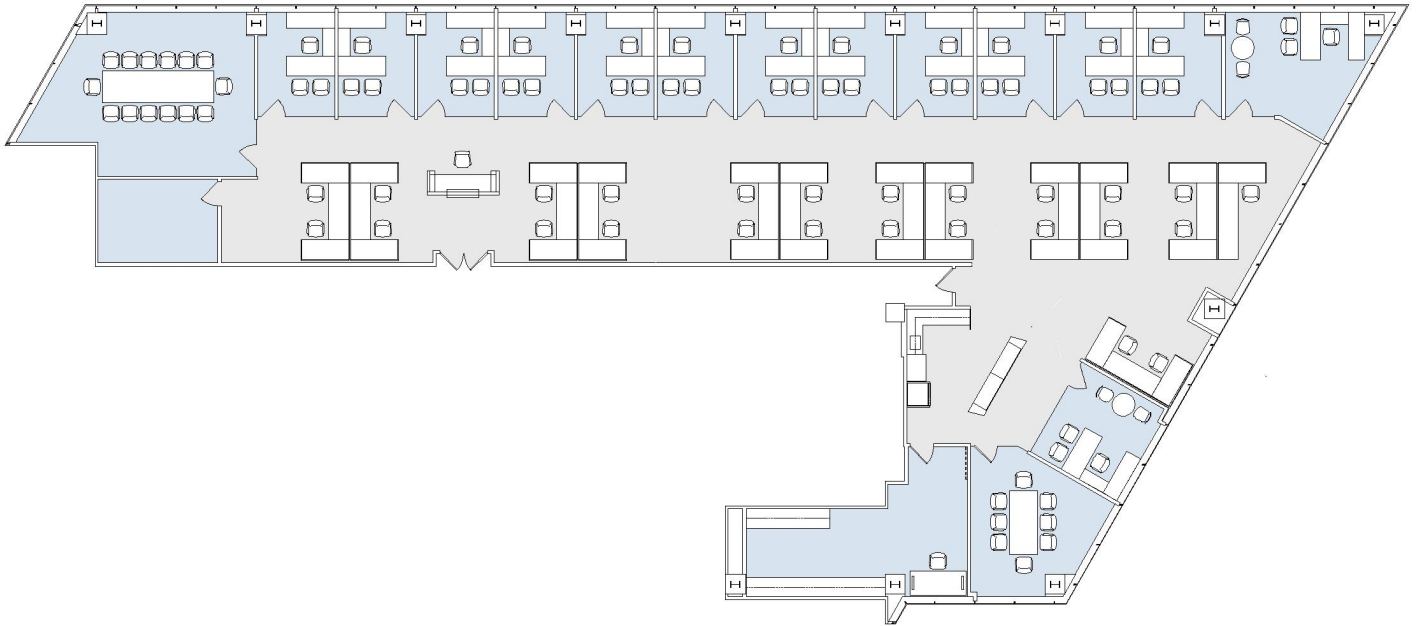

401 WILSHIRE

SUITE 820 | 8,625 RSF

SANTA MONICA

SUITE CONFIGURATION

OFFICES:	14
CONFERENCE ROOM:	2
RECEPTION:	1
KITCHEN:	1
STORAGE ROOM:	1
FILE ROOM:	1

NOT TO SCALE

FURNITURE NOT INCLUDED

For more information, please contact: