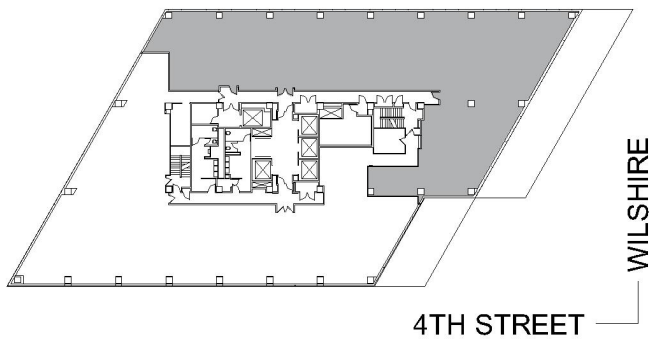

401 WILSHIRE

SUITE 820 | 8,625 RSF

SANTA MONICA

SUITE CONFIGURATION

OFFICES:	14
CONFERENCE ROOM:	2
RECEPTION:	1
KITCHEN:	1
STORAGE ROOM:	1
FILE ROOM:	1

NOT TO SCALE

FURNITURE NOT INCLUDED

For more information, please contact: