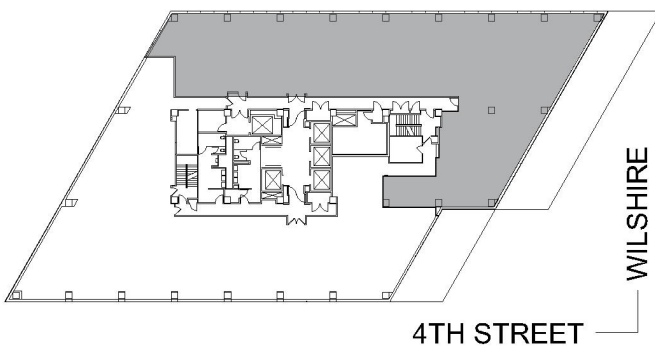

# 401 WILSHIRE

SUITE 820 | 8,625 RSF

SANTA MONICA

#### AS-BUILT CONFIGURATION

OFFICES:	14
CONFERENCE ROOM:	2
RECEPTION:	1
KITCHEN:	1
STORAGE ROOM:	1
FILING ROOM:	1

NOT TO SCALE

FURNITURE NOT INCLUDED

For more information, please contact:

310.255.7777  
leasing@douglasemmett.com