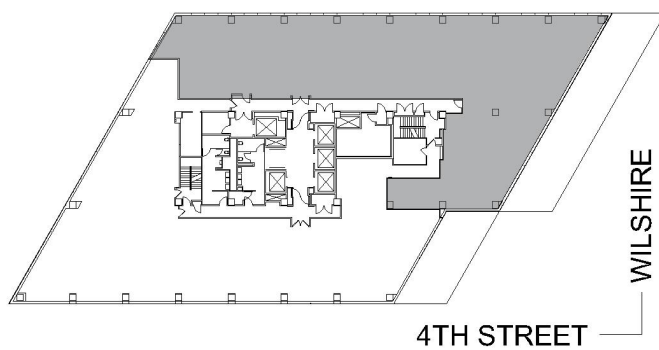

401 WILSHIRE

SUITE 820 | 8,625 RSF
SANTA MONICA

AS-BUILT CONFIGURATION

OFFICES:	14
CONFERENCE ROOM:	2
RECEPTION:	1
KITCHEN:	1
STORAGE ROOM:	1
FILING ROOM:	1

NOT TO SCALE

FURNITURE NOT INCLUDED

For more information, please contact: