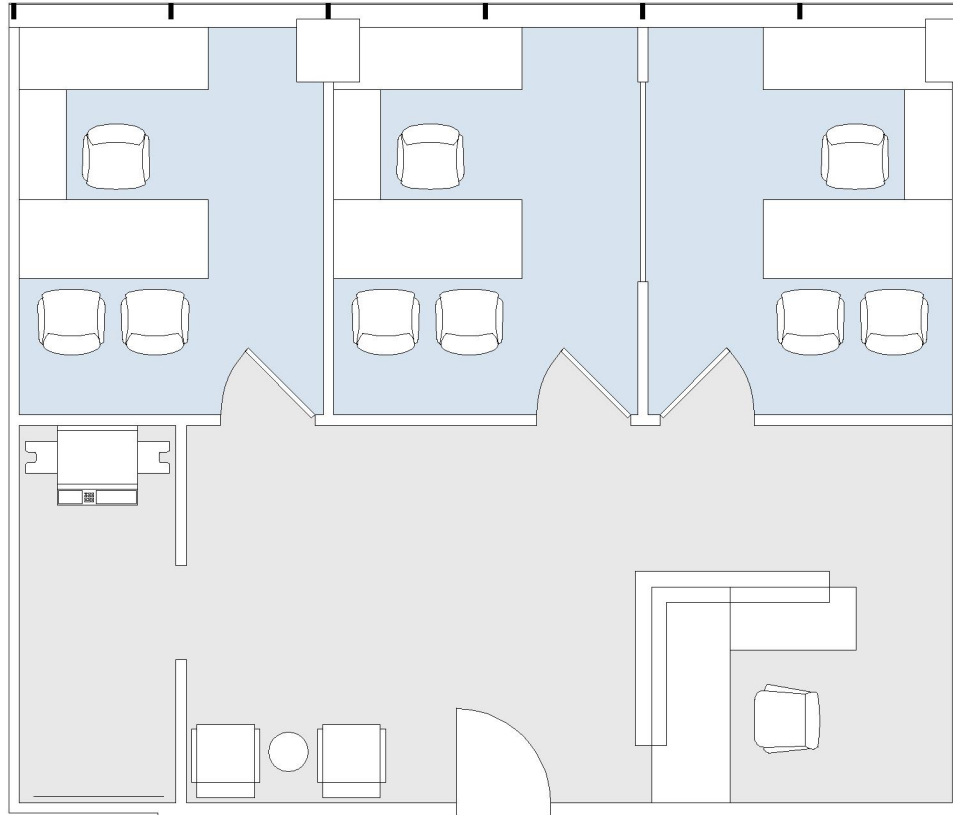

# 11726

BRENTWOOD EXECUTIVE PLAZA

SUITE 220 | 927 RSF

BRENTWOOD-SAN VICENTE

## SAN VICENTE

### SUITE CONFIGURATION

OFFICES:	3
RECEPTION:	1

NOT TO SCALE  
FURNITURE NOT INCLUDED

For more information, please contact:

310.255.7777

leasing@douglasemmett.com

**Douglas  
Emmett**