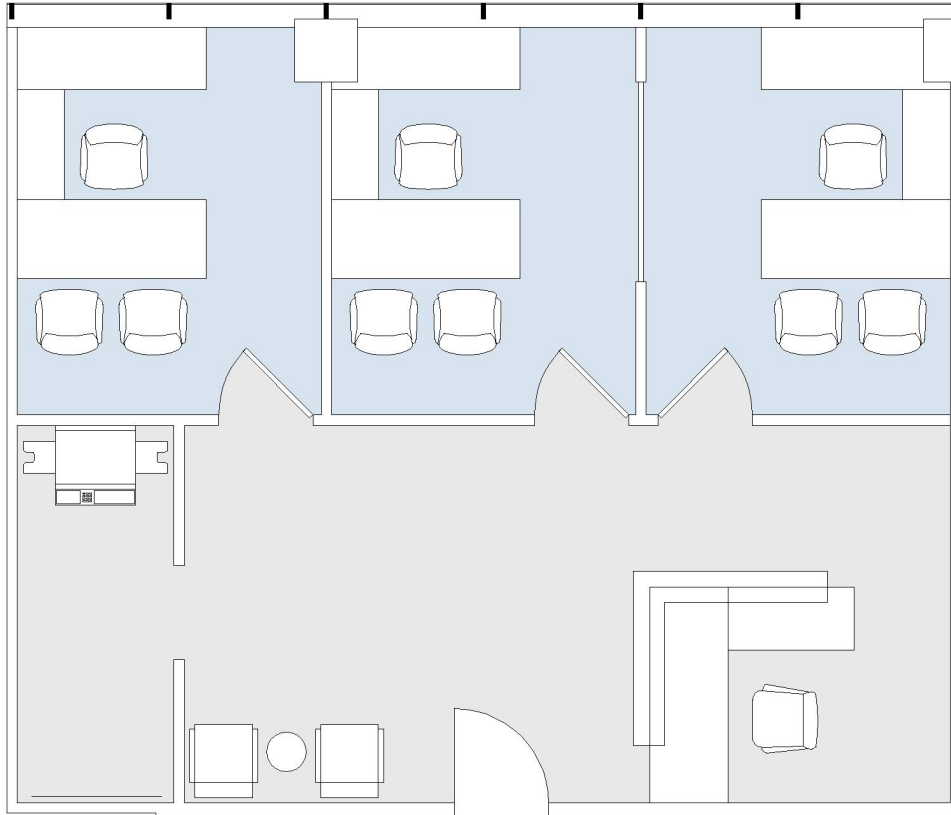

11726

BRENTWOOD EXECUTIVE PLAZA

SUITE 220 | 927 RSF

BRENTWOOD-SAN VICENTE

SAN VICENTE

SUITE CONFIGURATION

OFFICES:	3
RECEPTION:	1

NOT TO SCALE
FURNITURE NOT INCLUDED