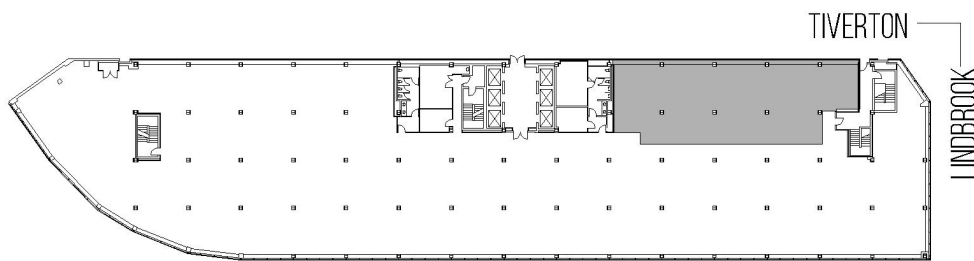

# 1100

WESTWOOD CENTER

SUITE 720 | 4,192 RSF

WESTWOOD

### AS-BUILT CONFIGURATION

OFFICES:	7
CONFERENCE ROOM:	1
RECEPTION:	1
KITCHEN:	1

NOT TO SCALE  
FURNITURE NOT INCLUDED

For more information, please contact:

310.255.7777

leasing@douglasemmett.com

**Douglas  
Emmett**