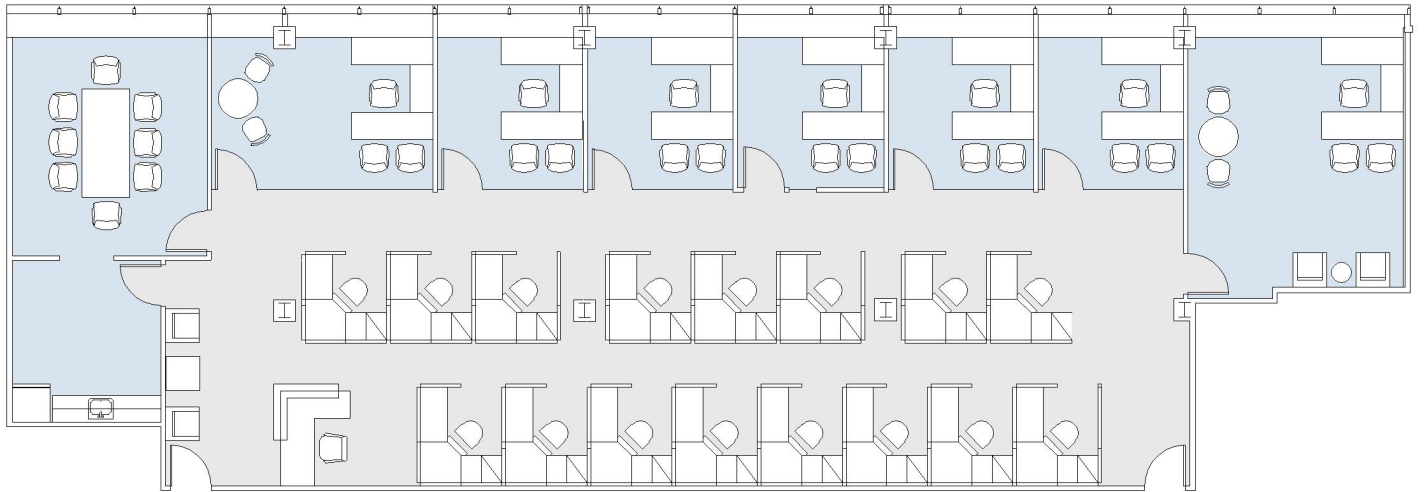

1100

WESTWOOD CENTER

SUITE 720 | 4,192 RSF

WESTWOOD

GLENDON AVENUE

AS-BUILT CONFIGURATION

OFFICES:	7
CONFERENCE ROOM:	1
RECEPTION:	1
KITCHEN:	1

NOT TO SCALE
FURNITURE NOT INCLUDED