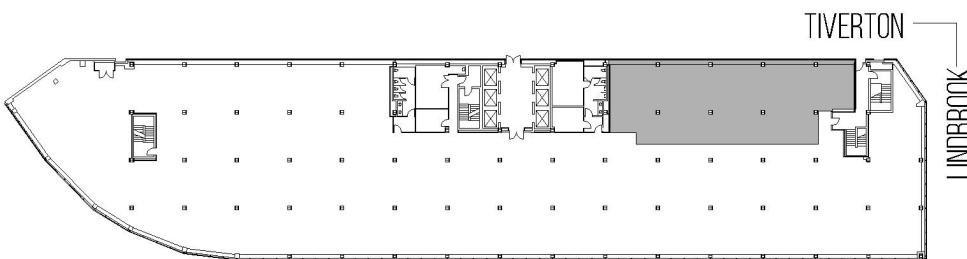

1100

WESTWOOD CENTER

SUITE 720 | 4,192 RSF

WESTWOOD

GLENDON AVENUE

AS-BUILT CONFIGURATION

OFFICES:	7
CONFERENCE ROOM:	1
RECEPTION:	1
KITCHEN:	1

NOT TO SCALE
FURNITURE NOT INCLUDED