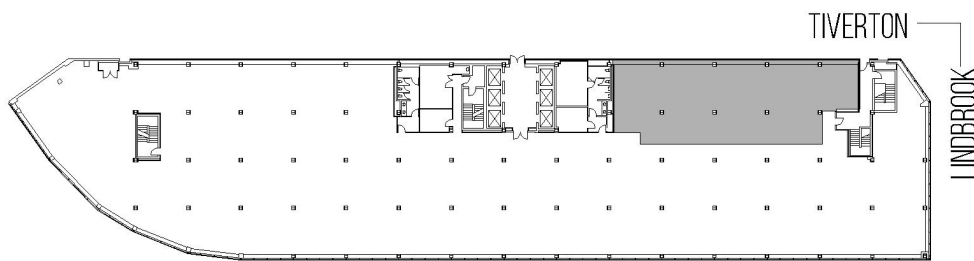

1100

WESTWOOD CENTER

SUITE 720 | 4,192 RSF

WESTWOOD

GLENDON AVENUE

AS-BUILT CONFIGURATION

OFFICES:	7
CONFERENCE ROOM:	1
RECEPTION:	1
KITCHEN:	1

NOT TO SCALE
FURNITURE NOT INCLUDED