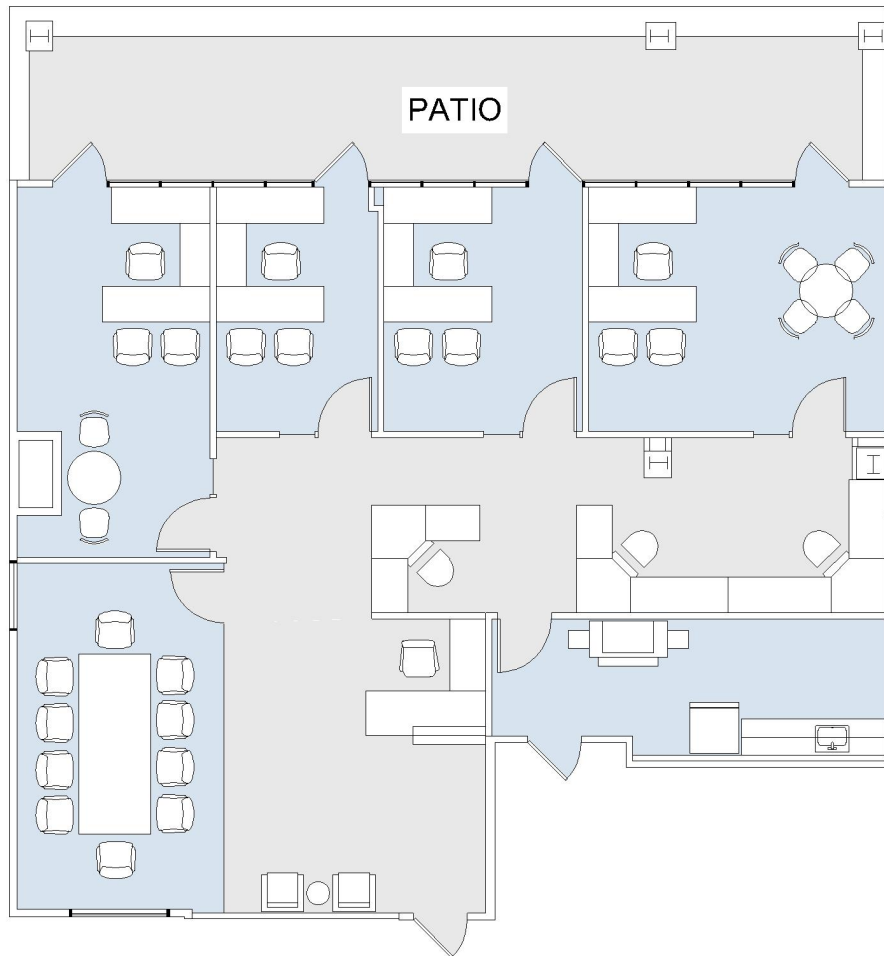

# 530 WILSHIRE

VERONA

SUITE 310 | 2,252 RSF

SANTA MONICA

#### AS-BUILT CONFIGURATION

OFFICES:	4
CONFERENCE ROOM:	1
RECEPTION:	1
KITCHEN:	1
PRIVATE PATIO:	1

NOT TO SCALE  
FURNITURE NOT INCLUDED

For more information, please contact:

310.255.7777  
leasing@douglasemmett.com