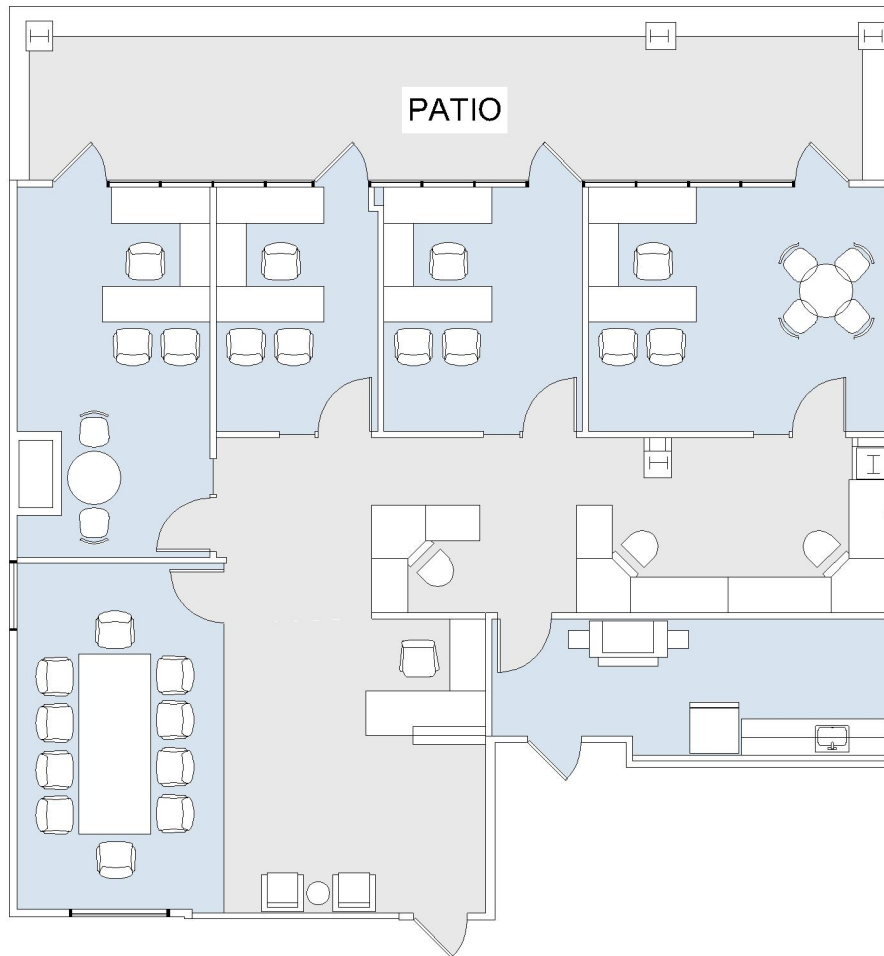

530

VERONA

SUITE 310 | 2,252 RSF

SANTA MONICA

# WILSHIRE

**AS-BUILT CONFIGURATION**

OFFICES:	4
CONFERENCE ROOM:	1
RECEPTION:	1
KITCHEN:	1
PRIVATE PATIO:	1

NOT TO SCALE  
FURNITURE NOT INCLUDED

For more information, please contact:

310.255.7777  
leasing@douglasemmett.com