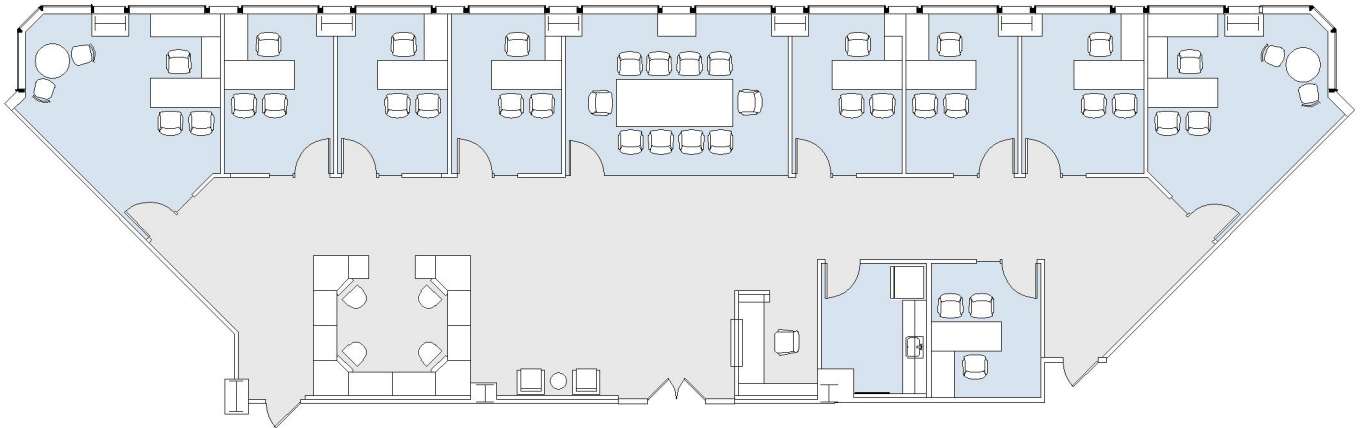

10866 WILSHIRE

WESTWOOD PLACE

SUITE 1100 | 4,077 RSF

WESTWOOD

SUITE CONFIGURATION

OFFICES:	9
CONFERENCE ROOM:	1
RECEPTION:	1
KITCHEN:	1

NOT TO SCALE
FURNITURE NOT INCLUDED

For more information, please contact: