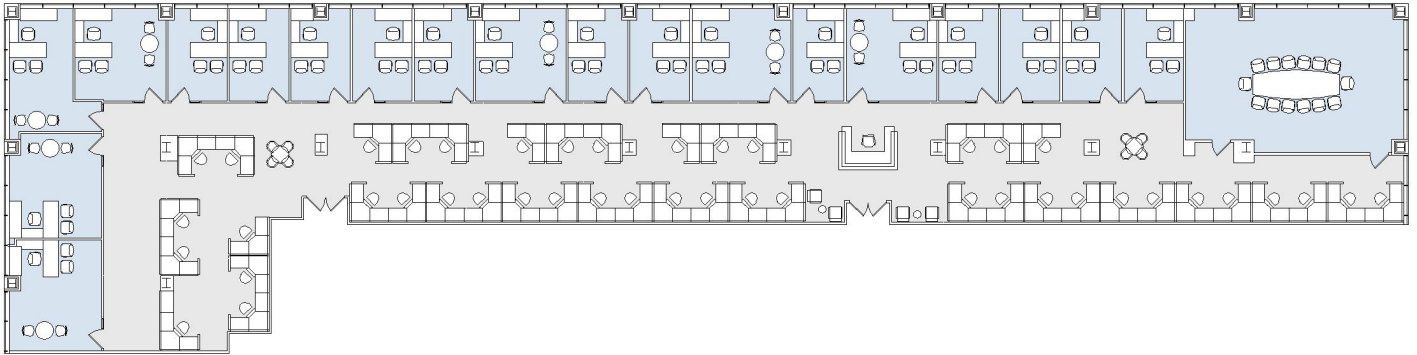

10960 WILSHIRE

SUITE 1150 | 10,711 RSF
WESTWOOD

AS-BUILT CONFIGURATION

OFFICES:	19
CONFERENCE ROOM:	1
RECEPTION:	1

NOT TO SCALE
FURNITURE NOT INCLUDED

For more information, please contact:

310.255.7777
leasing@douglasemmett.com