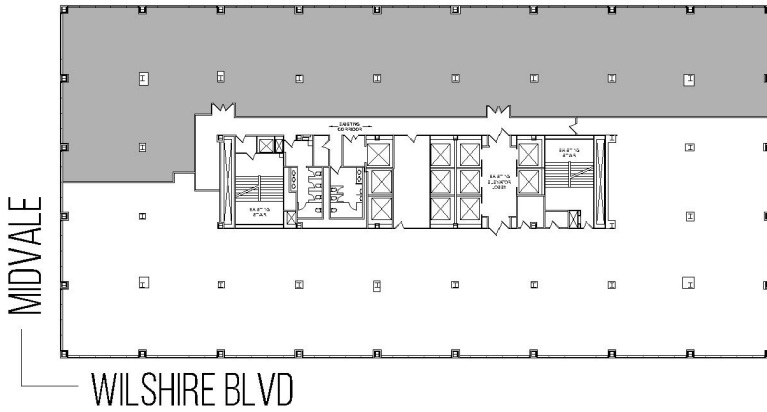

10960 WILSHIRE

SUITE 1150 | 10,711 RSF
WESTWOOD

AS-BUILT CONFIGURATION

OFFICES:	19
CONFERENCE ROOM:	1
RECEPTION:	1

NOT TO SCALE
FURNITURE NOT INCLUDED

For more information, please contact:

310.255.7777
leasing@douglasemmett.com