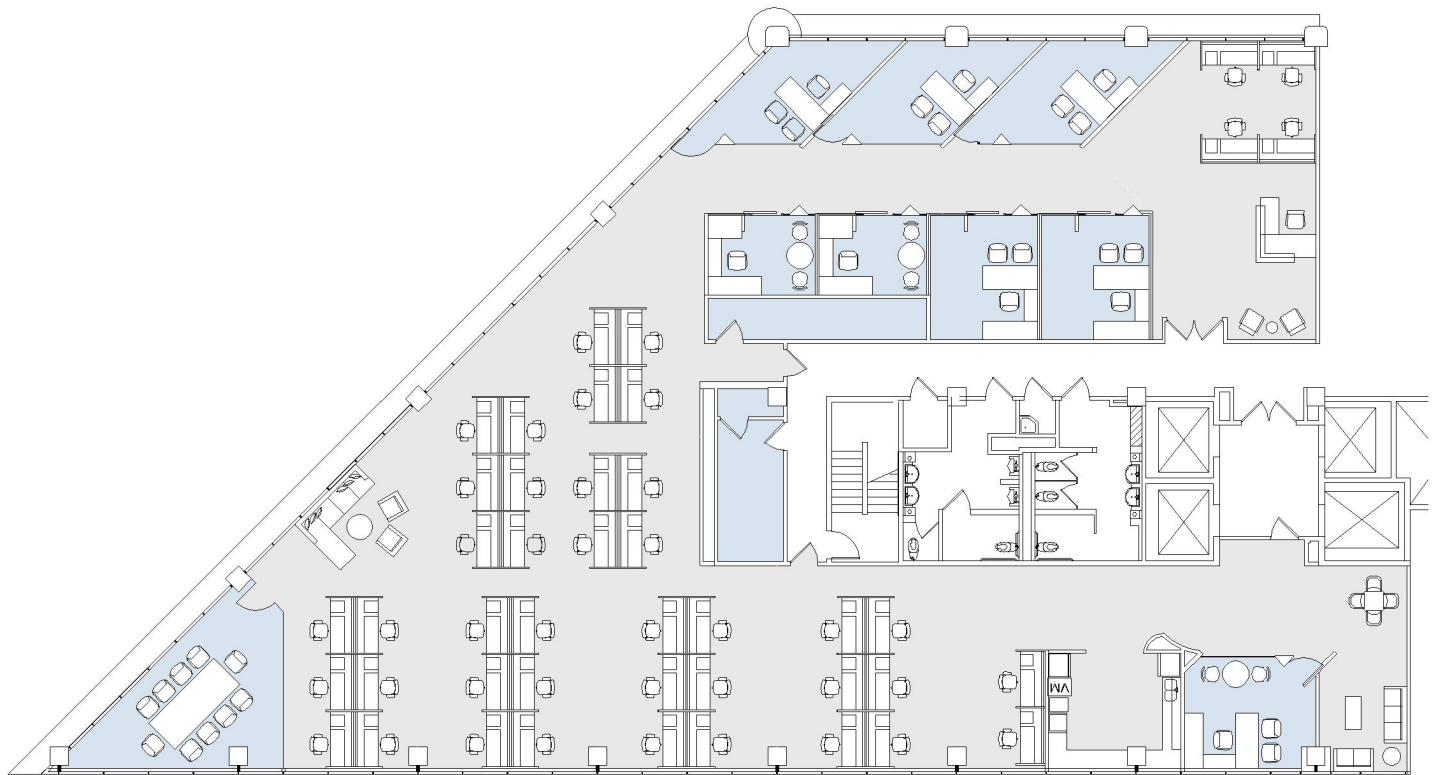

# 1299 OCEAN AVENUE

SUITE 620 | 7,919 RSF  
SANTA MONICA

## AS-BUILT CONFIGURATION

OFFICES:	8
CONFERENCE ROOM:	1
RECEPTION:	1
KITCHEN:	1
STORAGE ROOM:	2

NOT TO SCALE  
FURNITURE NOT INCLUDED

For more information, please contact:

310.255.7777  
leasing@douglasemmett.com