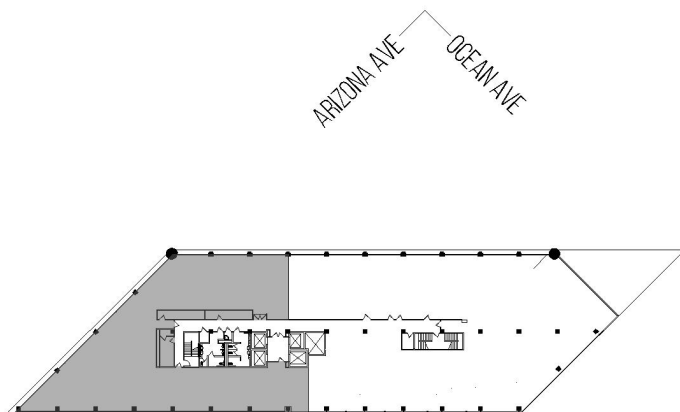

# 1299 OCEAN AVENUE

SUITE 620 | 7,919 RSF  
SANTA MONICA

## AS-BUILT CONFIGURATION

OFFICES:	8
CONFERENCE ROOM:	1
RECEPTION:	1
KITCHEN:	1
STORAGE ROOM:	2

NOT TO SCALE  
FURNITURE NOT INCLUDED

For more information, please contact:

310.255.7777  
leasing@douglasemmett.com