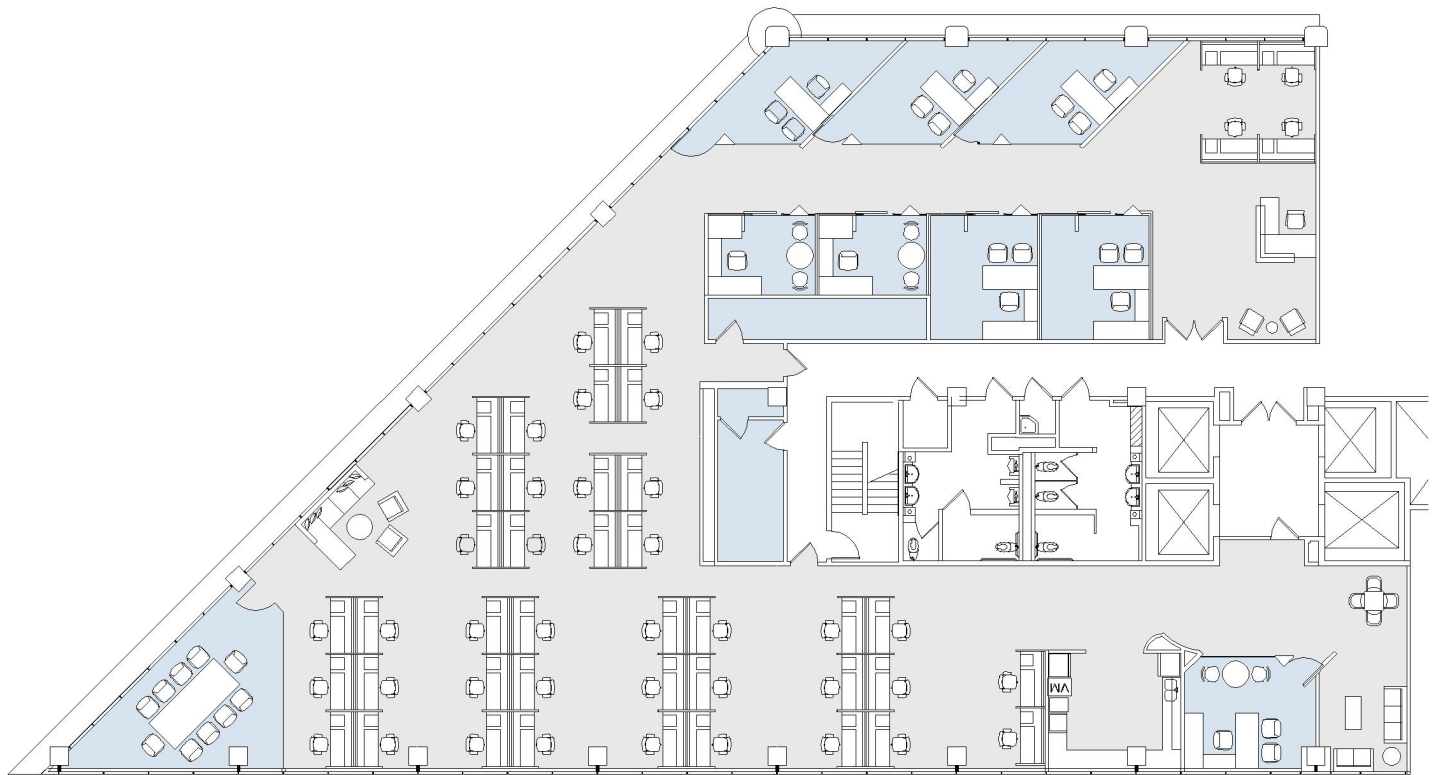

1299

OCEAN AVENUE

SUITE 620 | 7,919 RSF

SANTA MONICA

ARIZONA AVE
OCEAN AVE

AS-BUILT CONFIGURATION

OFFICES:	8
CONFERENCE ROOM:	1
RECEPTION:	1
KITCHEN:	1
STORAGE ROOM:	2

NOT TO SCALE
FURNITURE NOT INCLUDED