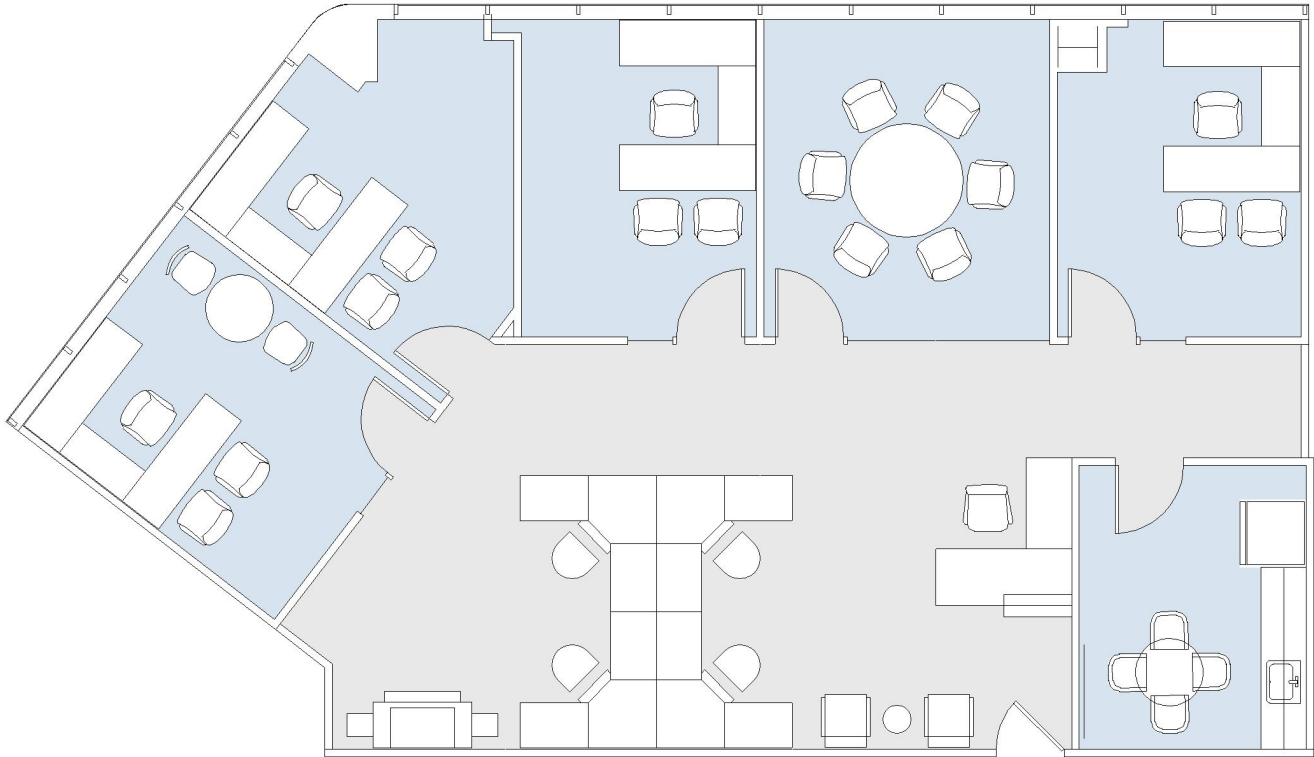

12400 WILSHIRE

SUITE 480 | 1,979 RSF
BRENTWOOD-WILSHIRE

SUITE CONFIGURATION

OFFICES:	4
CONFERENCE ROOM:	1
RECEPTION:	1
KITCHEN:	1

NOT TO SCALE
FURNITURE NOT INCLUDED

For more information, please contact:

310.255.7777
leasing@douglasemmett.com