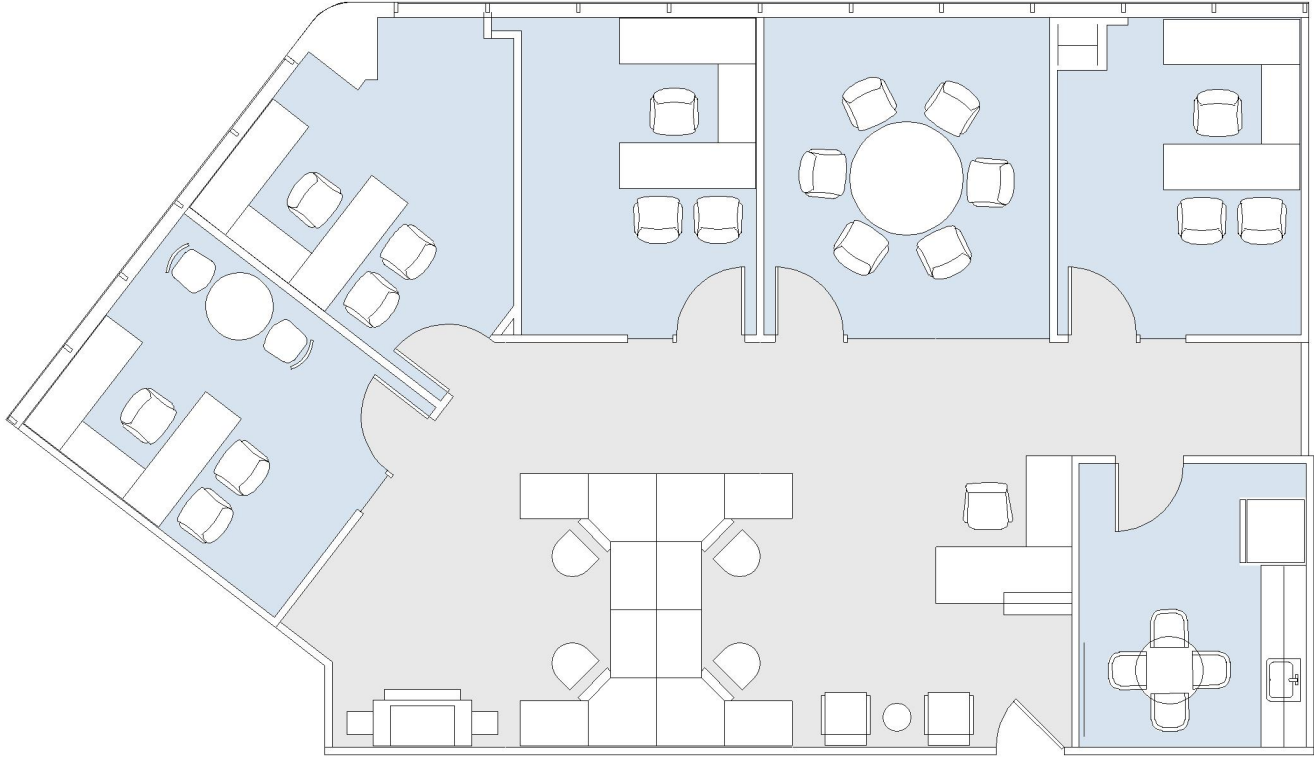

12400 WILSHIRE

SUITE 480 | 1,979 RSF

BRENTWOOD-WILSHIRE

SUITE CONFIGURATION

OFFICES:	4
CONFERENCE ROOM:	1
RECEPTION:	1
KITCHEN:	1

NOT TO SCALE
FURNITURE NOT INCLUDED

For more information, please contact:

310.255.7777
leasing@douglasemmett.com