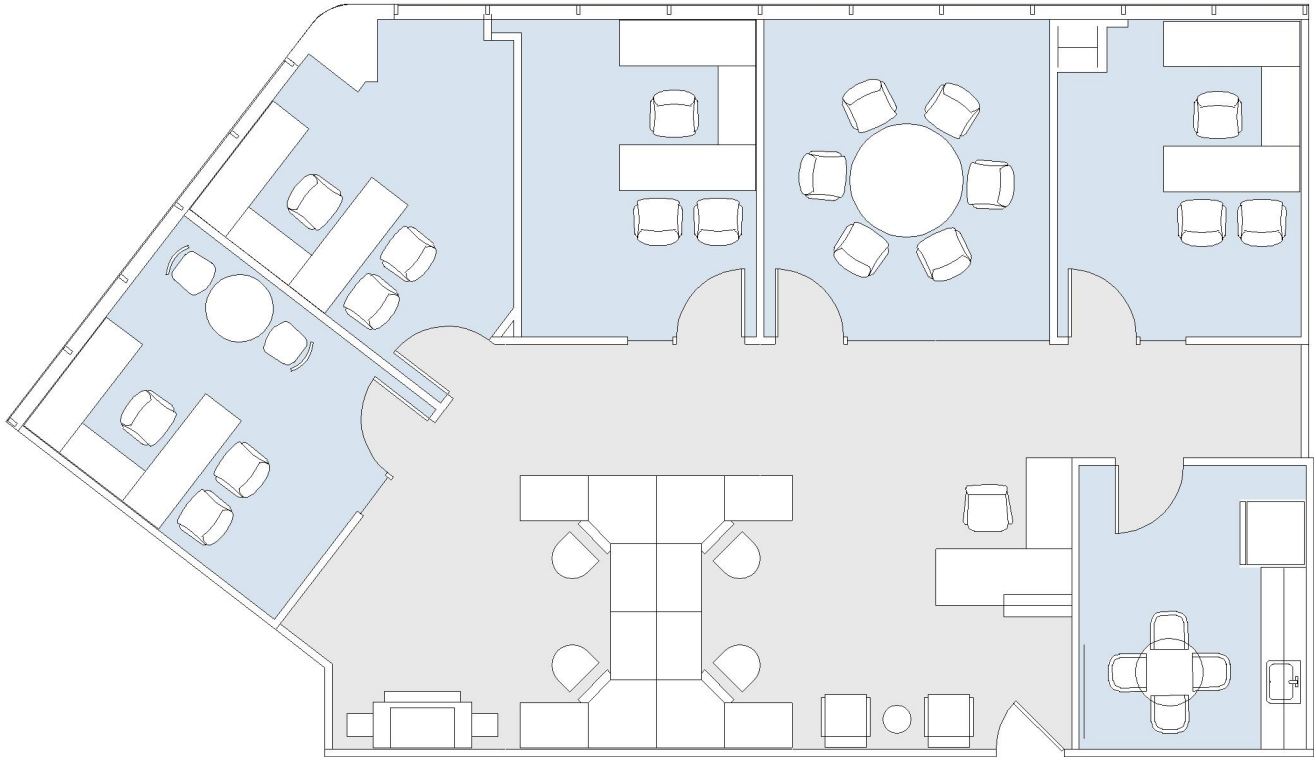

12400 WILSHIRE

SUITE 480 | 1,979 RSF

BRENTWOOD-WILSHIRE

SUITE CONFIGURATION

OFFICES:	4
CONFERENCE ROOM:	1
RECEPTION:	1
KITCHEN:	1

NOT TO SCALE
FURNITURE NOT INCLUDED

For more information, please contact:

310.255.7777
leasing@douglasemmett.com