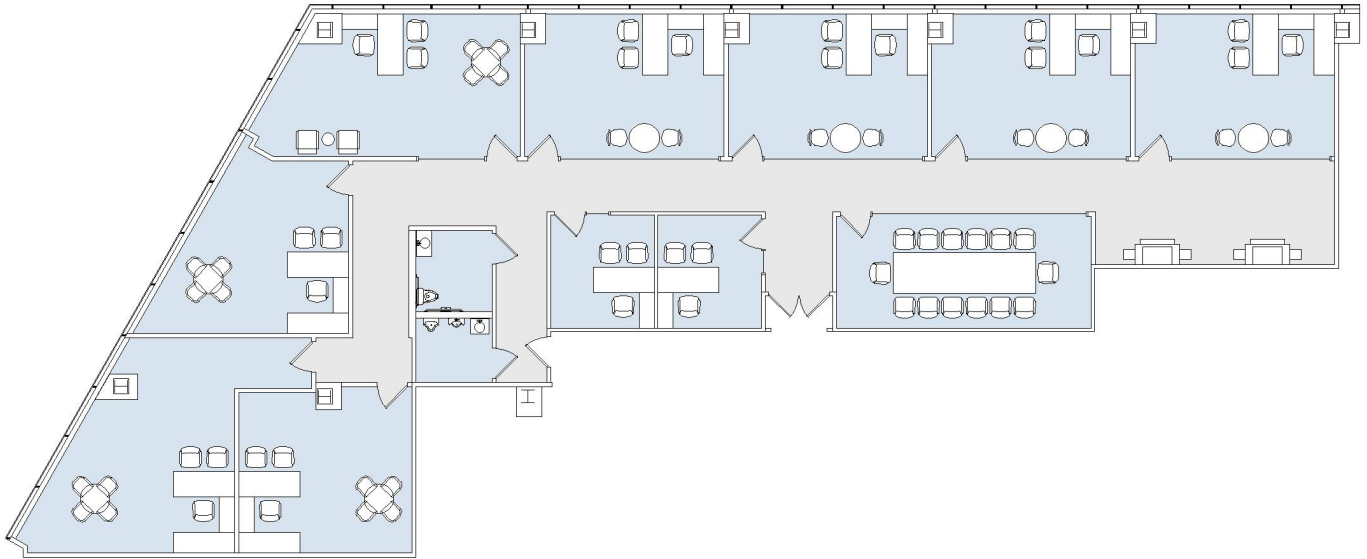

# 401 WILSHIRE

SUITE 210 | 5,247 RSF  
SANTA MONICA

#### SUITE CONFIGURATION

OFFICES:	10
CONFERENCE ROOM:	1
RESTROOMS:	2

NOT TO SCALE

FURNITURE NOT INCLUDED

For more information, please contact:

310.255.7777  
leasing@douglasemmett.com

**Douglas  
Emmett**