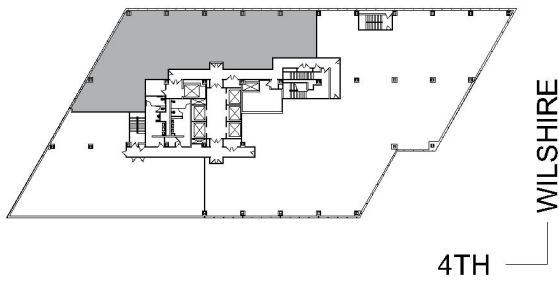

# 401 WILSHIRE

SUITE 210 | 5,247 RSF  
SANTA MONICA

#### SUITE CONFIGURATION

OFFICES:	10
CONFERENCE ROOM:	1
RESTROOMS:	2

NOT TO SCALE

FURNITURE NOT INCLUDED

For more information, please contact:

310.255.7777  
leasing@douglasemmett.com

**Douglas  
Emmett**