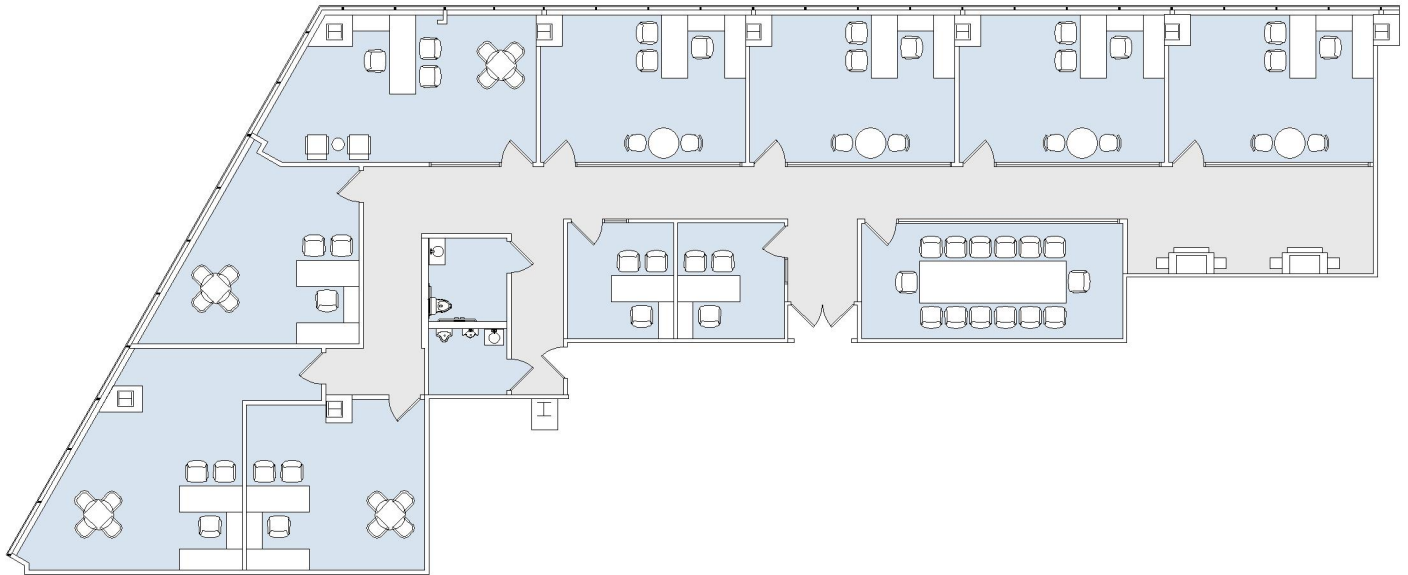

401 WILSHIRE

SUITE 210 | 5,247 RSF

SANTA MONICA

SUITE CONFIGURATION

OFFICES:	10
CONFERENCE ROOM:	1
RESTROOMS:	2

NOT TO SCALE

FURNITURE NOT INCLUDED

For more information, please contact: