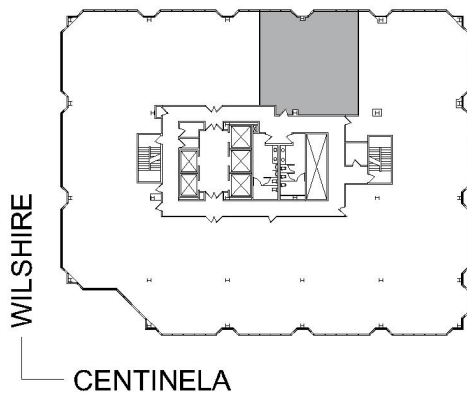

# 12424 WILSHIRE

GATEWAY LOS ANGELES

SUITE 1110 | 1,666 RSF

BRENTWOOD-WILSHIRE

#### SUITE CONFIGURATION

OFFICES:	3
CONFERENCE ROOM:	1
RECEPTION:	1
KITCHEN:	1

NOT TO SCALE  
FURNITURE NOT INCLUDED

For more information, please contact:

310.255.7777  
leasing@douglasemmett.com

**Douglas  
Emmett**