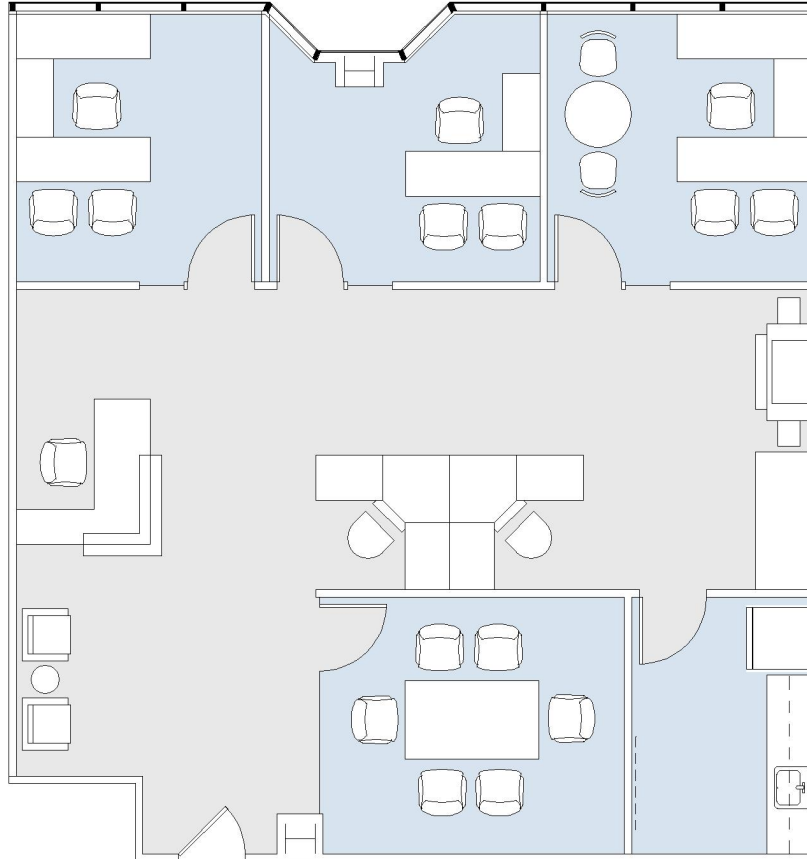

# 12424 WILSHIRE

GATEWAY LOS ANGELES

SUITE 1110 | 1,666 RSF

BRENTWOOD-WILSHIRE

#### SUITE CONFIGURATION

OFFICES:	3
CONFERENCE ROOM:	1
RECEPTION:	1
KITCHEN:	1

NOT TO SCALE  
FURNITURE NOT INCLUDED

For more information, please contact:

310.255.7777  
leasing@douglasemmett.com

**Douglas  
Emmett**