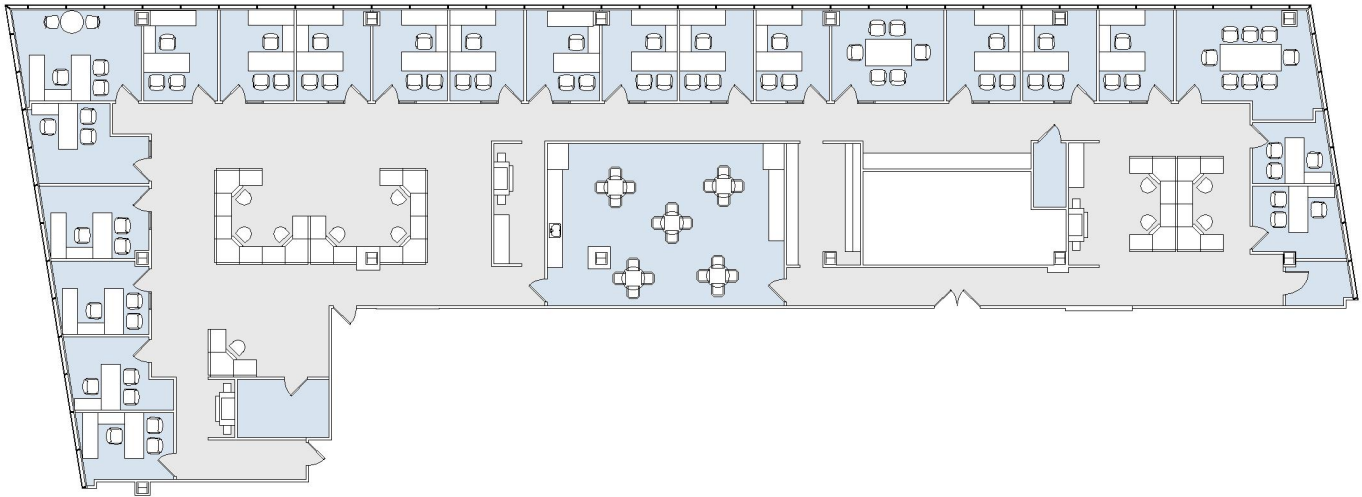

16000 VENTURA

SUITE 600 | 9,007 RSF
SHERMAN OAKS/ENCINO

SUITE CONFIGURATION

OFFICES:	20
CONFERENCE ROOM:	2
RECEPTION:	1
KITCHEN:	1
IT ROOM:	1
STORAGE:	2

NOT TO SCALE

FURNITURE NOT INCLUDED

For more information, please contact: