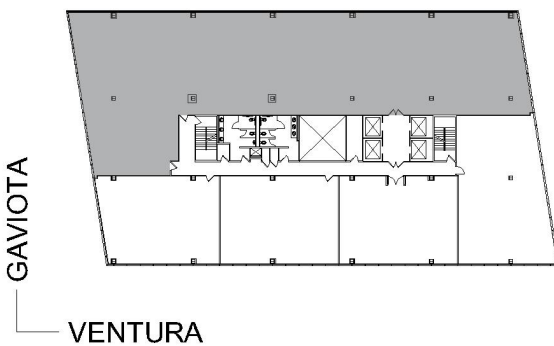

16000 VENTURA

SUITE 600 | 9,007 RSF
SHERMAN OAKS/ENCINO

SUITE CONFIGURATION

OFFICES:	20
CONFERENCE ROOM:	2
RECEPTION:	1
KITCHEN:	1
IT ROOM:	1
STORAGE:	2

NOT TO SCALE

FURNITURE NOT INCLUDED

For more information, please contact: