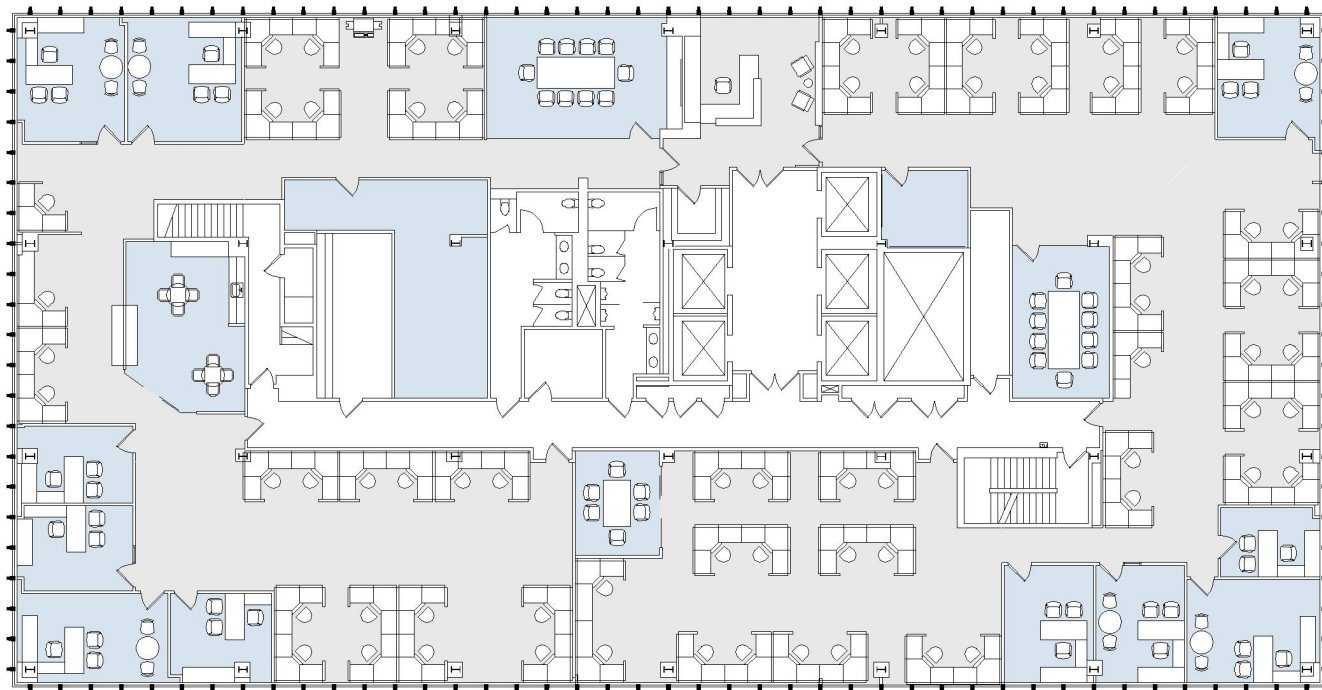

15910 VENTURA

ENCINO PLAZA

SUITE 600 | 14,823 RSF

SHERMAN OAKS/ENCINO

SUITE CONFIGURATION

OFFICES:	11
CONFERENCE ROOM:	3
RECEPTION:	1
KITCHEN:	1
IT ROOM:	1
STORAGE:	1

NOT TO SCALE
FURNITURE NOT INCLUDED

For more information, please contact: