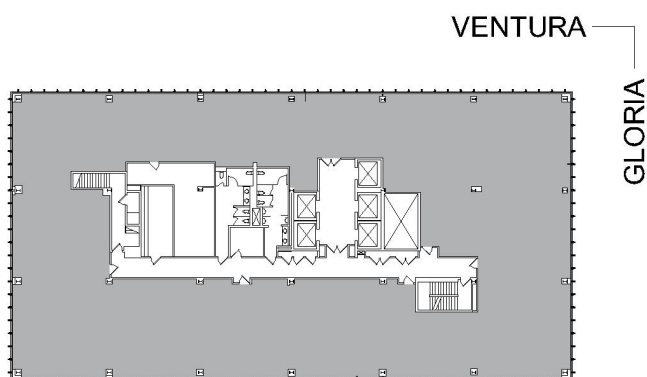

15910 VENTURA

ENCINO PLAZA

SUITE 600 | 14,823 RSF

SHERMAN OAKS/ENCINO

SUITE CONFIGURATION

OFFICES:	11
CONFERENCE ROOM:	3
RECEPTION:	1
KITCHEN:	1
IT ROOM:	1
STORAGE:	1

NOT TO SCALE

FURNITURE NOT INCLUDED