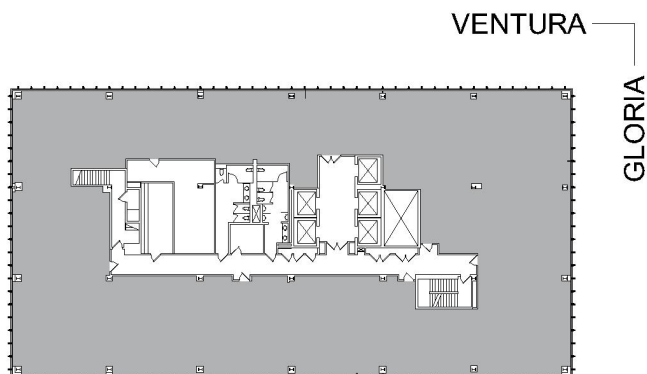

15910 VENTURA

ENCINO PLAZA

SUITE 600 | 14,823 RSF

SHERMAN OAKS/ENCINO

SUITE CONFIGURATION

OFFICES:	11
CONFERENCE ROOM:	3
RECEPTION:	1
KITCHEN:	1
IT ROOM:	1
STORAGE:	1

NOT TO SCALE
FURNITURE NOT INCLUDED

For more information, please contact: