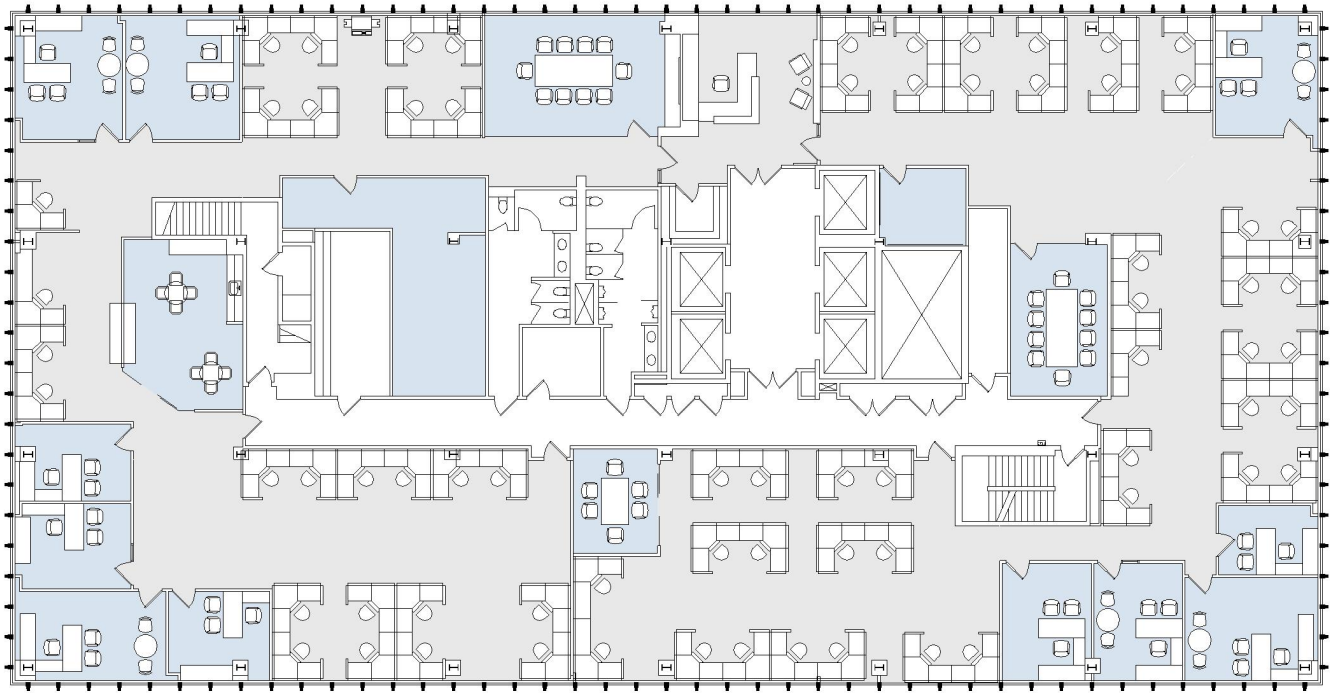

15910 VENTURA

ENCINO PLAZA

SUITE 600 | 14,823 RSF

SHERMAN OAKS/ENCINO

SUITE CONFIGURATION

OFFICES:	11
CONFERENCE ROOM:	3
RECEPTION:	1
KITCHEN:	1
IT ROOM:	1
STORAGE:	1

NOT TO SCALE

FURNITURE NOT INCLUDED