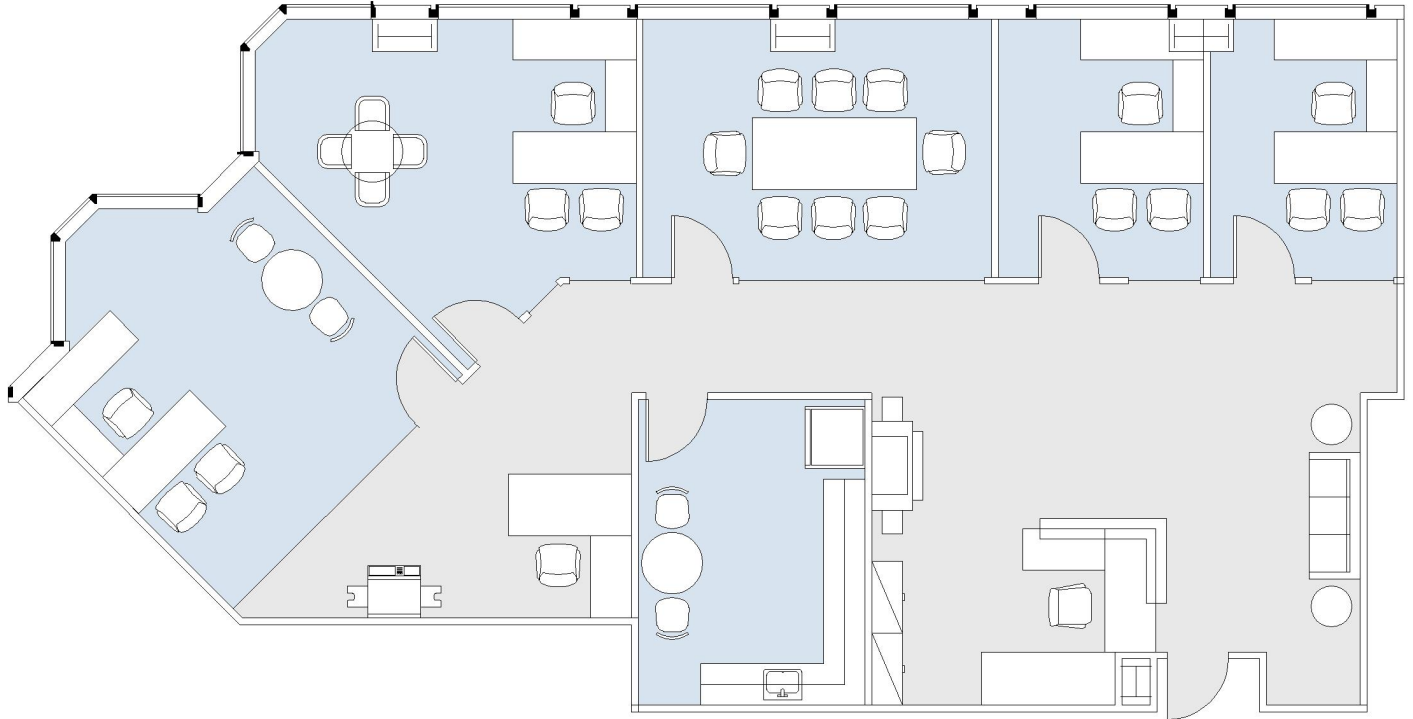

10866 WILSHIRE

WESTWOOD PLACE

SUITE 750 | 2,339 RSF

WESTWOOD

AS-BUILT CONFIGURATION

OFFICES:	4
CONFERENCE ROOM:	1
RECEPTION:	1
KITCHEN:	1

NOT TO SCALE

FURNITURE NOT INCLUDED