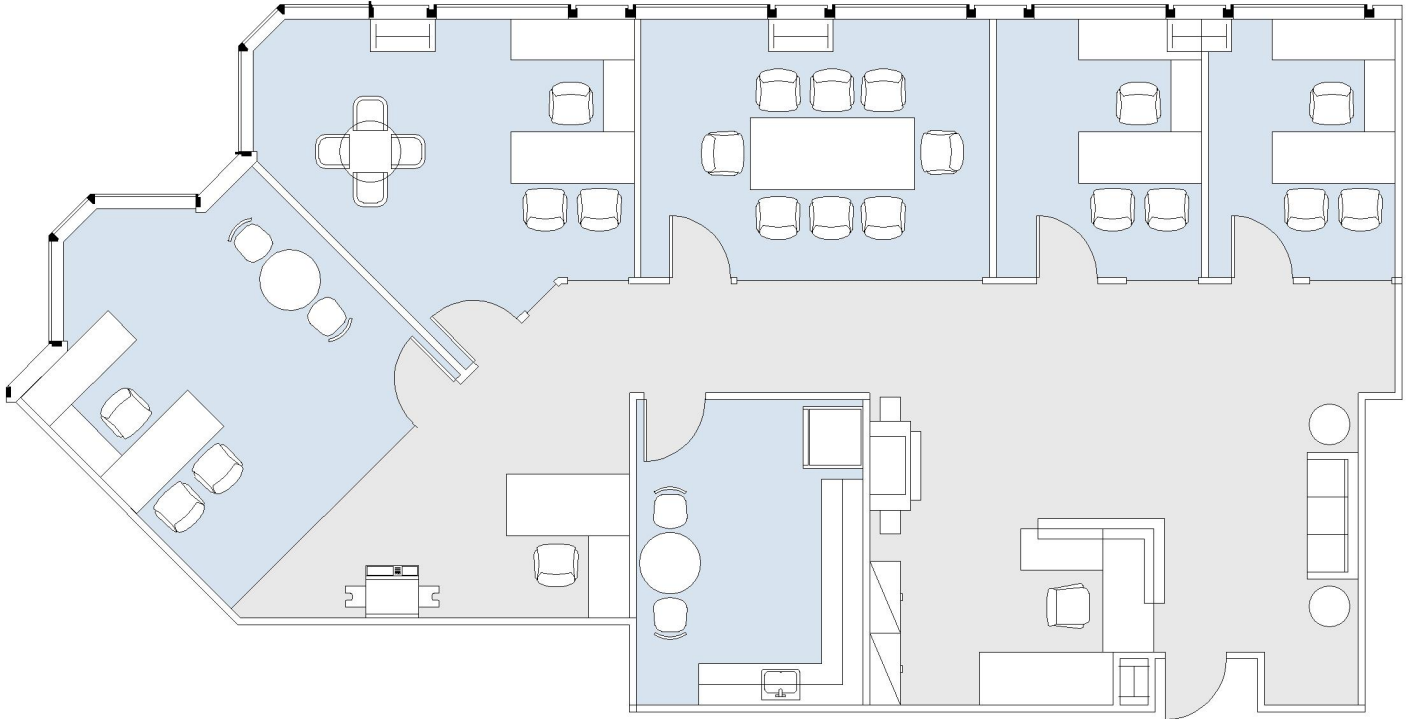

10866

WESTWOOD PLACE

SUITE 750 | 2,339 RSF

WESTWOOD

WILSHIRE

AS-BUILT CONFIGURATION

---

OFFICES:	4
CONFERENCE ROOM:	1
RECEPTION:	1
KITCHEN:	1