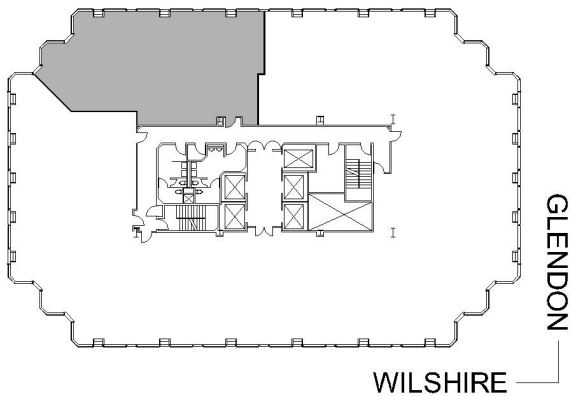

10866

WESTWOOD PLACE

SUITE 750 | 2,339 RSF

WESTWOOD

WILSHIRE

AS-BUILT CONFIGURATION

---

OFFICES:	4
CONFERENCE ROOM:	1
RECEPTION:	1
KITCHEN:	1

---

NOT TO SCALE

FURNITURE NOT INCLUDED

For more information, please contact:

310.255.7777  
leasing@douglasemmett.com

**Douglas  
Emmett**