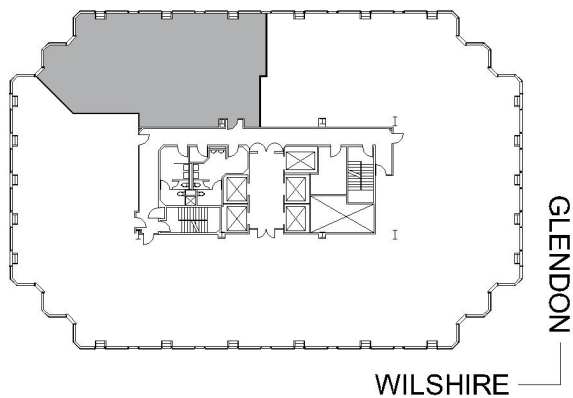

10866 WILSHIRE

WESTWOOD PLACE

SUITE 750 | 2,339 RSF

WESTWOOD

AS-BUILT CONFIGURATION

OFFICES:	4
CONFERENCE ROOM:	1
RECEPTION:	1
KITCHEN:	1

NOT TO SCALE

FURNITURE NOT INCLUDED