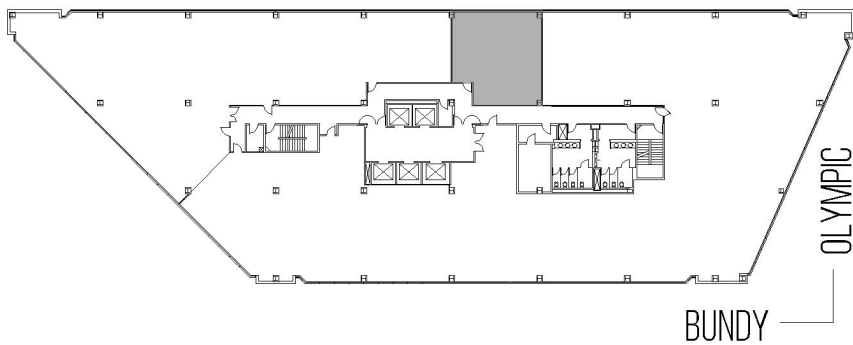

11835 OLYMPIC

WESTSIDE TOWERS EAST TOWER

SUITE 690 | 1,148 RSF

SAWTELLE/WEST LA

AS-BUILT CONFIGURATION

OFFICES:	2
RECEPTION:	1

NOT TO SCALE
FURNITURE NOT INCLUDED

For more information, please contact: