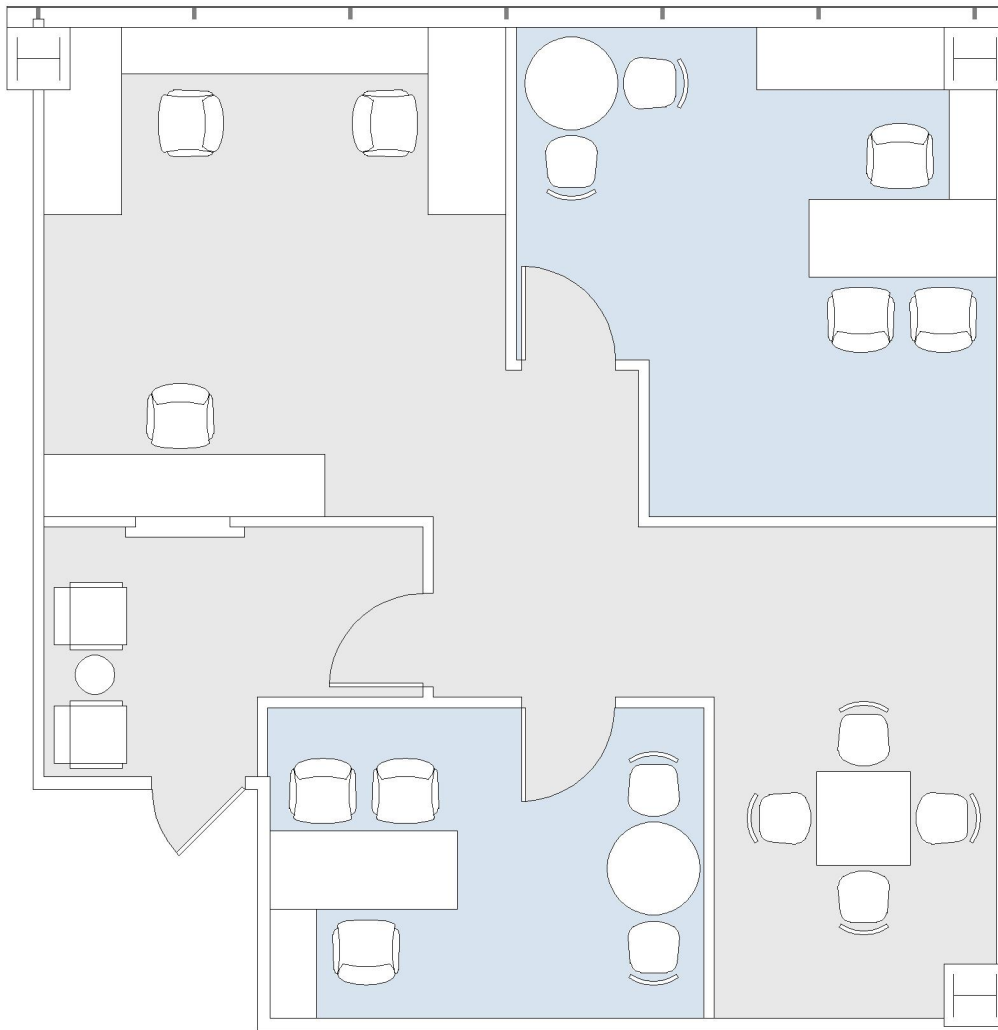

11835 OLYMPIC

WESTSIDE TOWERS EAST TOWER

SUITE 690 | 1,148 RSF

SAWTELLE/WEST LA

AS-BUILT CONFIGURATION

OFFICES:	2
RECEPTION:	1

NOT TO SCALE
FURNITURE NOT INCLUDED

For more information, please contact: