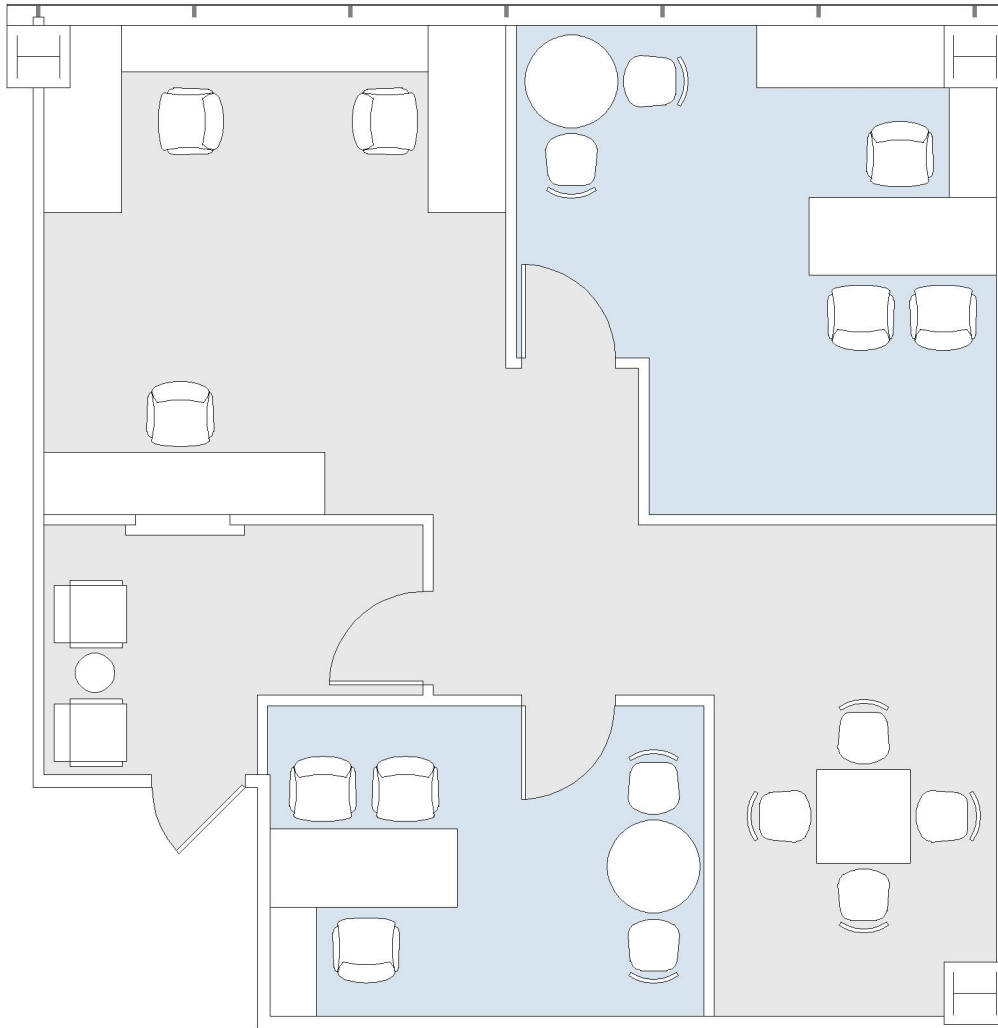

11835

WESTSIDE TOWERS EAST TOWER

SUITE 690 | 1,148 RSF

SAWTELLE/WEST LA

OLYMPIC

AS-BUILT CONFIGURATION

OFFICES:	2
RECEPTION:	1

NOT TO SCALE
FURNITURE NOT INCLUDED