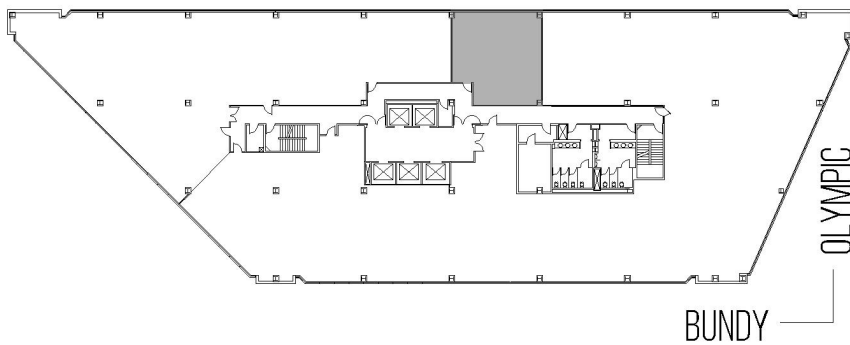

11835 OLYMPIC

WESTSIDE TOWERS EAST TOWER

SUITE 690 | 1,148 RSF

SAWTELLE/WEST LA

AS-BUILT CONFIGURATION

OFFICES:	2
RECEPTION:	1

NOT TO SCALE
FURNITURE NOT INCLUDED

For more information, please contact: