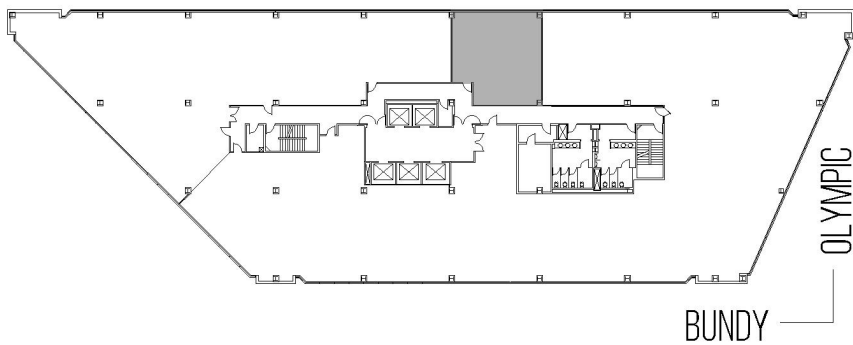

11835

WESTSIDE TOWERS EAST TOWER

SUITE 690 | 1,148 RSF

SAWTELLE/WEST LA

OLYMPIC

AS-BUILT CONFIGURATION

OFFICES:	2
RECEPTION:	1

NOT TO SCALE
FURNITURE NOT INCLUDED