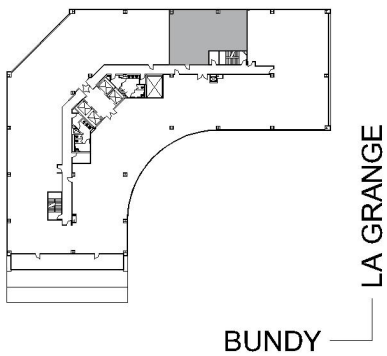

1990

CORNERSTONE PLAZA

SUITE 525 | 1,933 RSF

SAWTELLE/WEST LA

SOUTH BUNDY

SUITE CONFIGURATION

OFFICES:	4
CONFERENCE ROOM:	1
RECEPTION:	1
KITCHEN:	1

NOT TO SCALE
FURNITURE NOT INCLUDED

For more information, please contact:

310.255.7777
leasing@douglasemmett.com

**Douglas
Emmett**