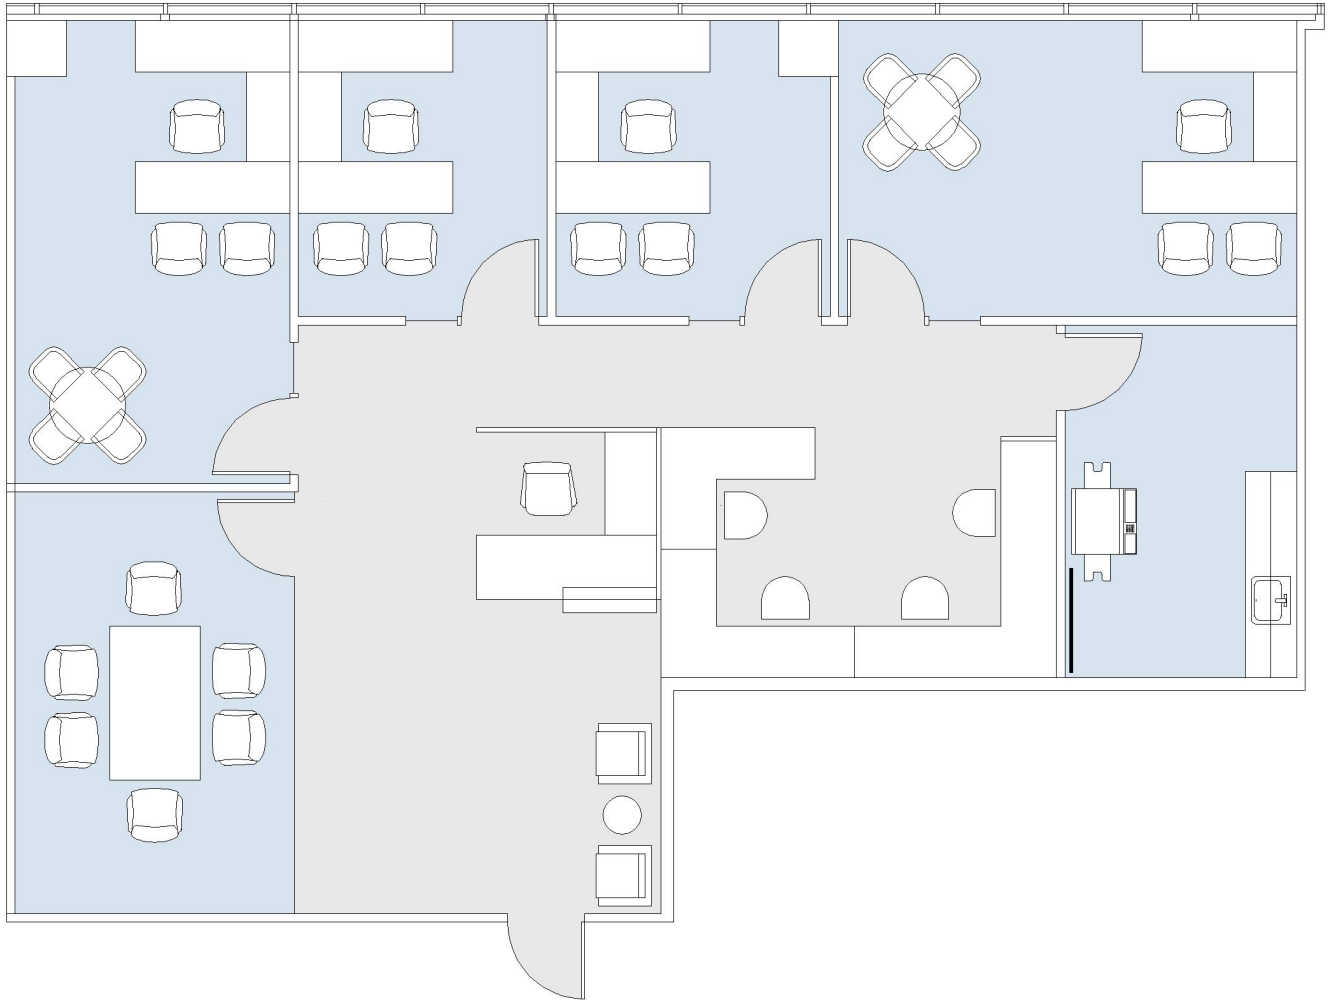

1990

CORNERSTONE PLAZA

SUITE 525 | 1,933 RSF

SAWTELLE/WEST LA

SOUTH BUNDY

SUITE CONFIGURATION

OFFICES:	4
CONFERENCE ROOM:	1
RECEPTION:	1
KITCHEN:	1

NOT TO SCALE
FURNITURE NOT INCLUDED

For more information, please contact:

310.255.7777
leasing@douglasemmett.com

**Douglas
Emmett**