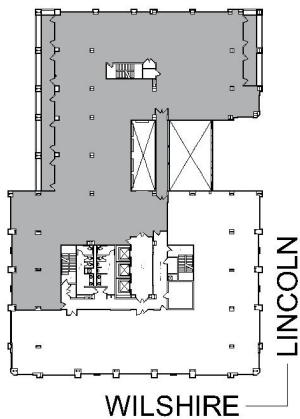

808

WILSHIRE

LINCOLN/WILSHIRE

SUITE 300 | 13,695 RSF

SANTA MONICA

SUITE CONFIGURATION

OFFICES:	20
SHARED OFFICES:	2
CONFERENCE ROOM:	3
RECEPTION:	1
KITCHEN:	1
PRIVATE BALCONY:	2
STORAGE ROOM:	1

NOT TO SCALE  
FURNITURE NOT INCLUDED