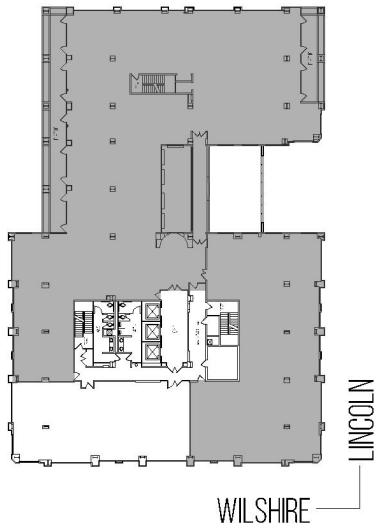

# 808 WILSHIRE

LINCOLN/WILSHIRE

SUITE 300 | 19,043 RSF

SANTA MONICA

#### AS-BUILT CONFIGURATION

OFFICES:	27
CONFERENCE ROOM:	4
RECEPTION:	1
KITCHEN:	2
BREAK ROOM:	3
STORAGE ROOM:	2
IT ROOM:	1
PRIVATE PATIO:	2
SHARED OFFICE:	2

NOT TO SCALE  
FURNITURE NOT INCLUDED

For more information, please contact: