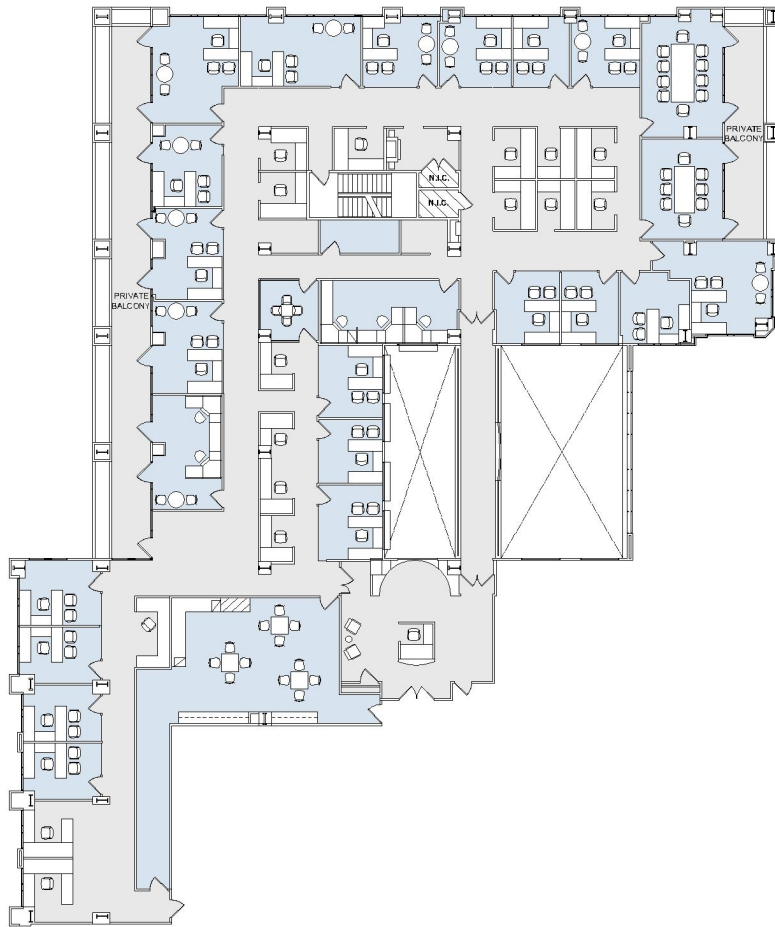

808

WILSHIRE

LINCOLN/WILSHIRE

SUITE 300 | 13,695 RSF

SANTA MONICA

SUITE CONFIGURATION

OFFICES:	20
SHARED OFFICES:	2
CONFERENCE ROOM:	3
RECEPTION:	1
KITCHEN:	1
PRIVATE BALCONY:	2
STORAGE ROOM:	1

NOT TO SCALE  
FURNITURE NOT INCLUDED