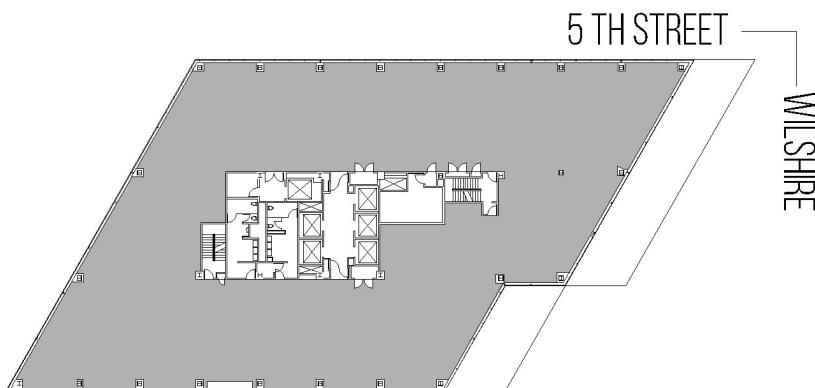

401 WILSHIRE

SUITE 400 | 17,872 RSF

SANTA MONICA

AS-BUILT CONFIGURATION

OFFICES:	23
CONFERENCE ROOM:	4
RECEPTION:	1
KITCHEN:	2

NOT TO SCALE
FURNITURE NOT INCLUDED

For more information, please contact:

310.255.7777
leasing@douglasemmett.com