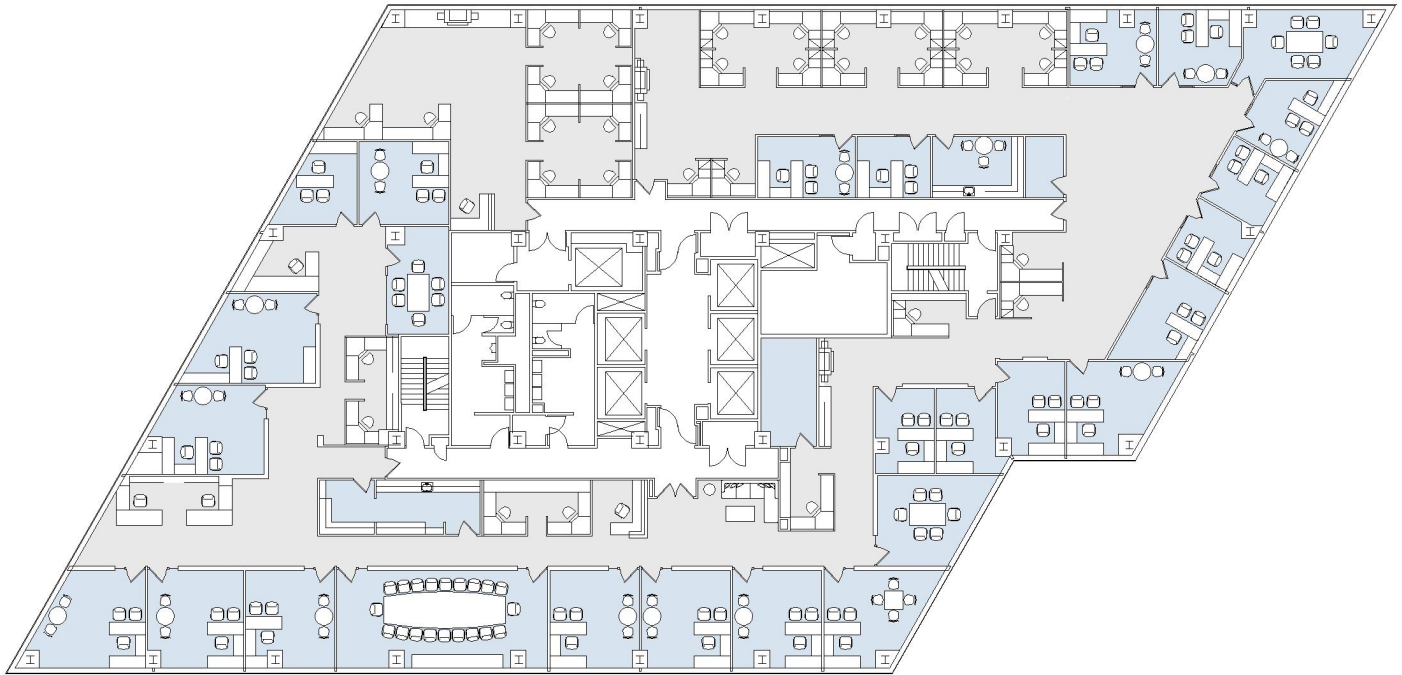

401 WILSHIRE

SUITE 400 | 17,872 RSF

SANTA MONICA

AS-BUILT CONFIGURATION

OFFICES:	23
CONFERENCE ROOM:	4
RECEPTION:	1
KITCHEN:	2

NOT TO SCALE
FURNITURE NOT INCLUDED

For more information, please contact:

310.255.7777