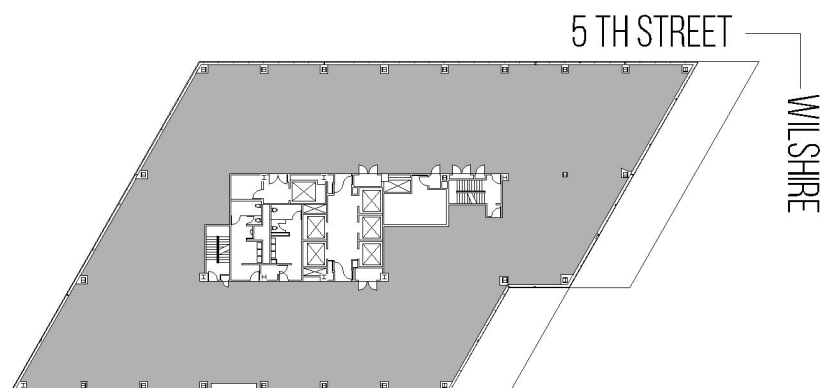

401 WILSHIRE

SUITE 400 | 17,872 RSF

SANTA MONICA

AS-BUILT CONFIGURATION

OFFICES:	23
CONFERENCE ROOM:	4
RECEPTION:	1
KITCHEN:	2

NOT TO SCALE
FURNITURE NOT INCLUDED

For more information, please contact:

310.255.7777