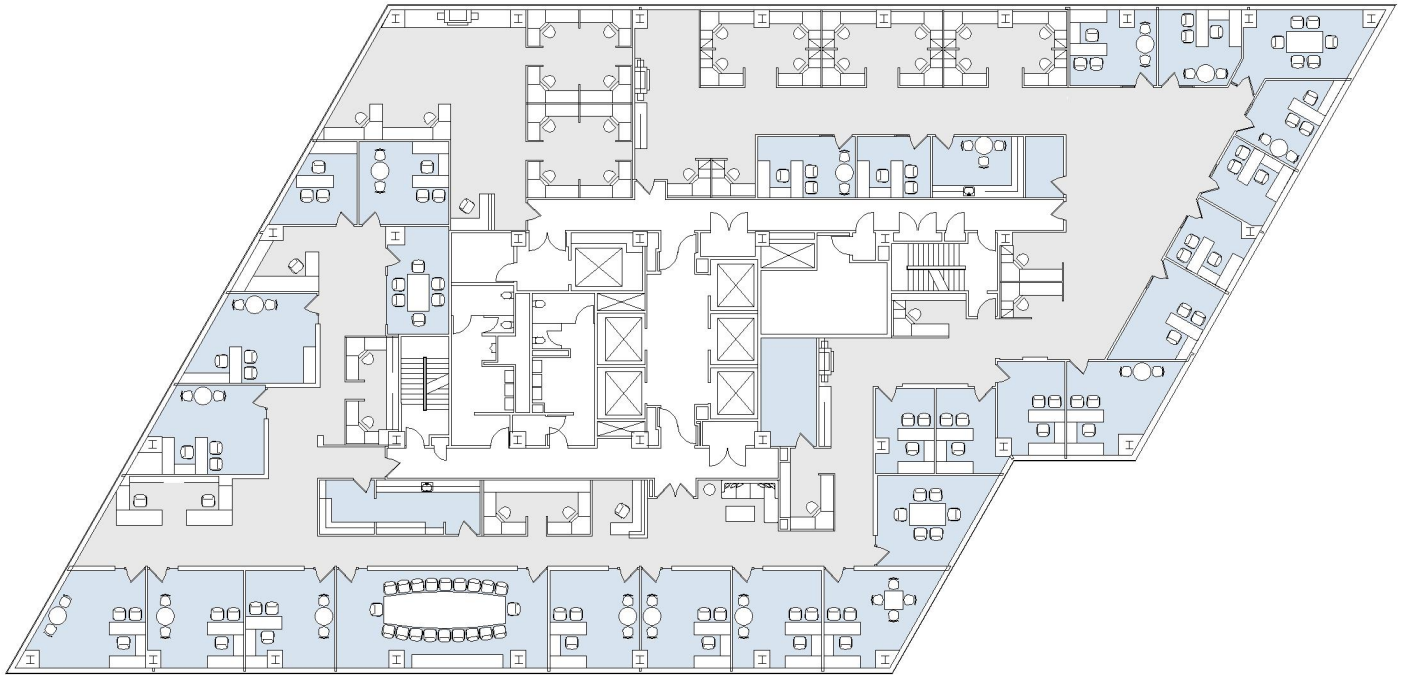

401 WILSHIRE

SUITE 400 | 17,872 RSF

SANTA MONICA

AS-BUILT CONFIGURATION

OFFICES:	23
CONFERENCE ROOM:	4
RECEPTION:	1
KITCHEN:	2

NOT TO SCALE
FURNITURE NOT INCLUDED

For more information, please contact:

310.255.7777
leasing@douglasemmett.com