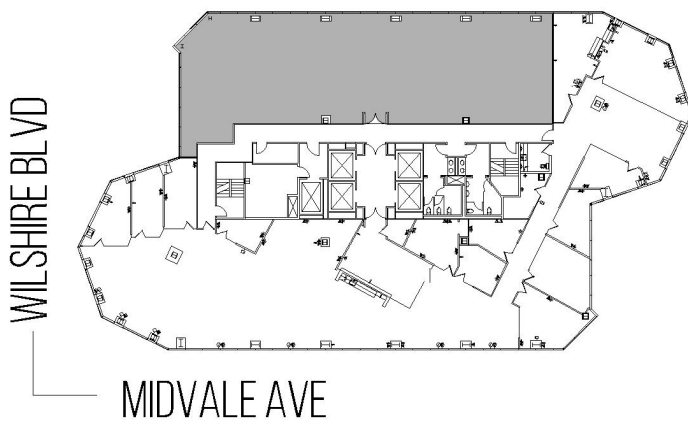

10940 WILSHIRE

THE TOWER

SUITE 1050 | 4,258 RSF

WESTWOOD

AS-BUILT CONFIGURATION

OFFICES:	8
CONFERENCE ROOM:	1
RECEPTION:	1
KITCHEN:	1

NOT TO SCALE
FURNITURE NOT INCLUDED

For more information, please contact: