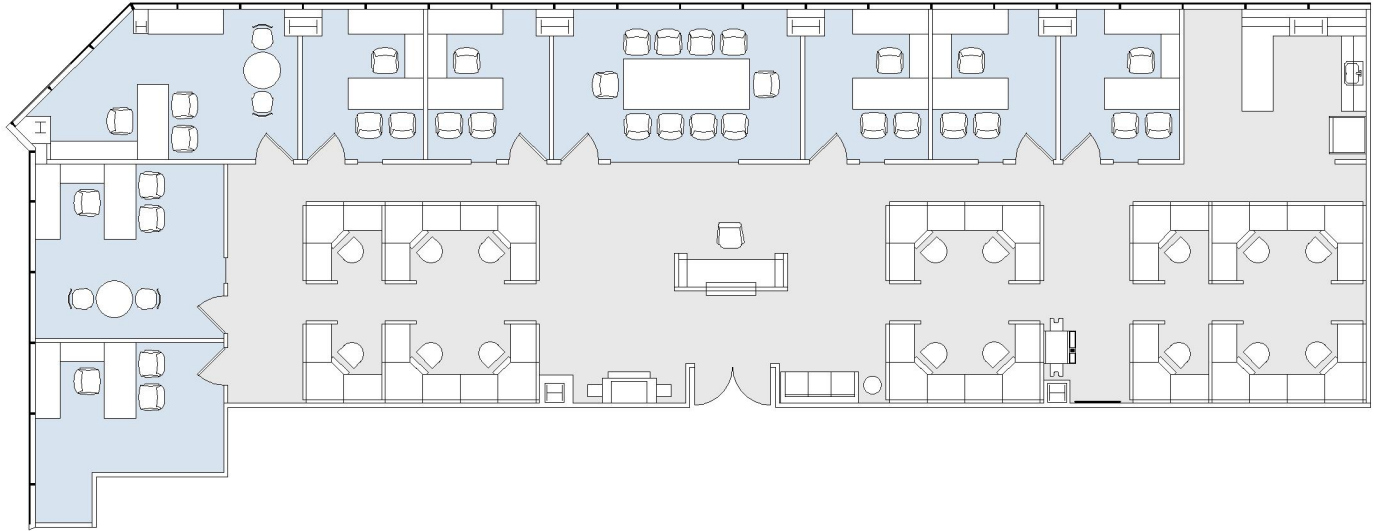

10940 WILSHIRE

THE TOWER

SUITE 1050 | 4,258 RSF

WESTWOOD

AS-BUILT CONFIGURATION

OFFICES:	8
CONFERENCE ROOM:	1
RECEPTION:	1
KITCHEN:	1

NOT TO SCALE
FURNITURE NOT INCLUDED

For more information, please contact: