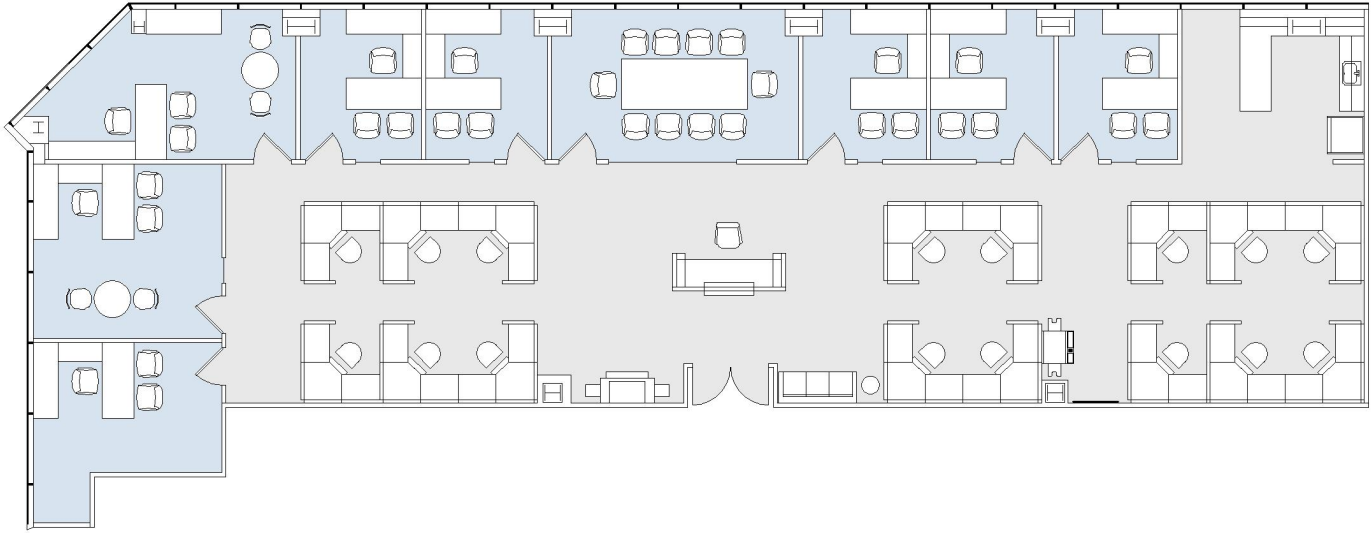

10940 WILSHIRE

THE TOWER

SUITE 1050 | 4,258 RSF

WESTWOOD

AS-BUILT CONFIGURATION

OFFICES:	8
CONFERENCE ROOM:	1
RECEPTION:	1
KITCHEN:	1

NOT TO SCALE
FURNITURE NOT INCLUDED

For more information, please contact: