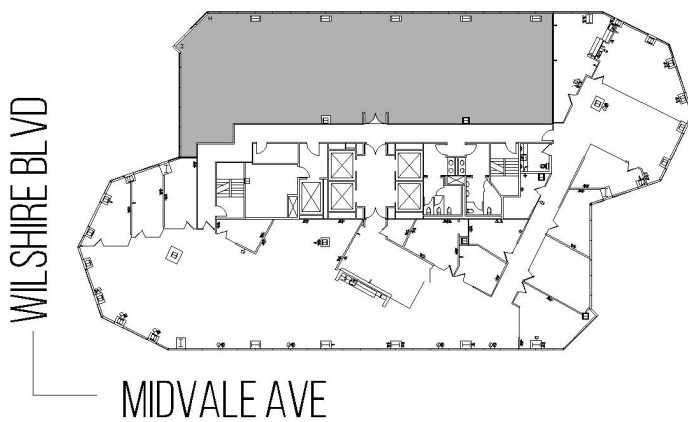

10940 WILSHIRE

THE TOWER

SUITE 1050 | 4,258 RSF

WESTWOOD

AS-BUILT CONFIGURATION

OFFICES:	8
CONFERENCE ROOM:	1
RECEPTION:	1
KITCHEN:	1

NOT TO SCALE
FURNITURE NOT INCLUDED

For more information, please contact: