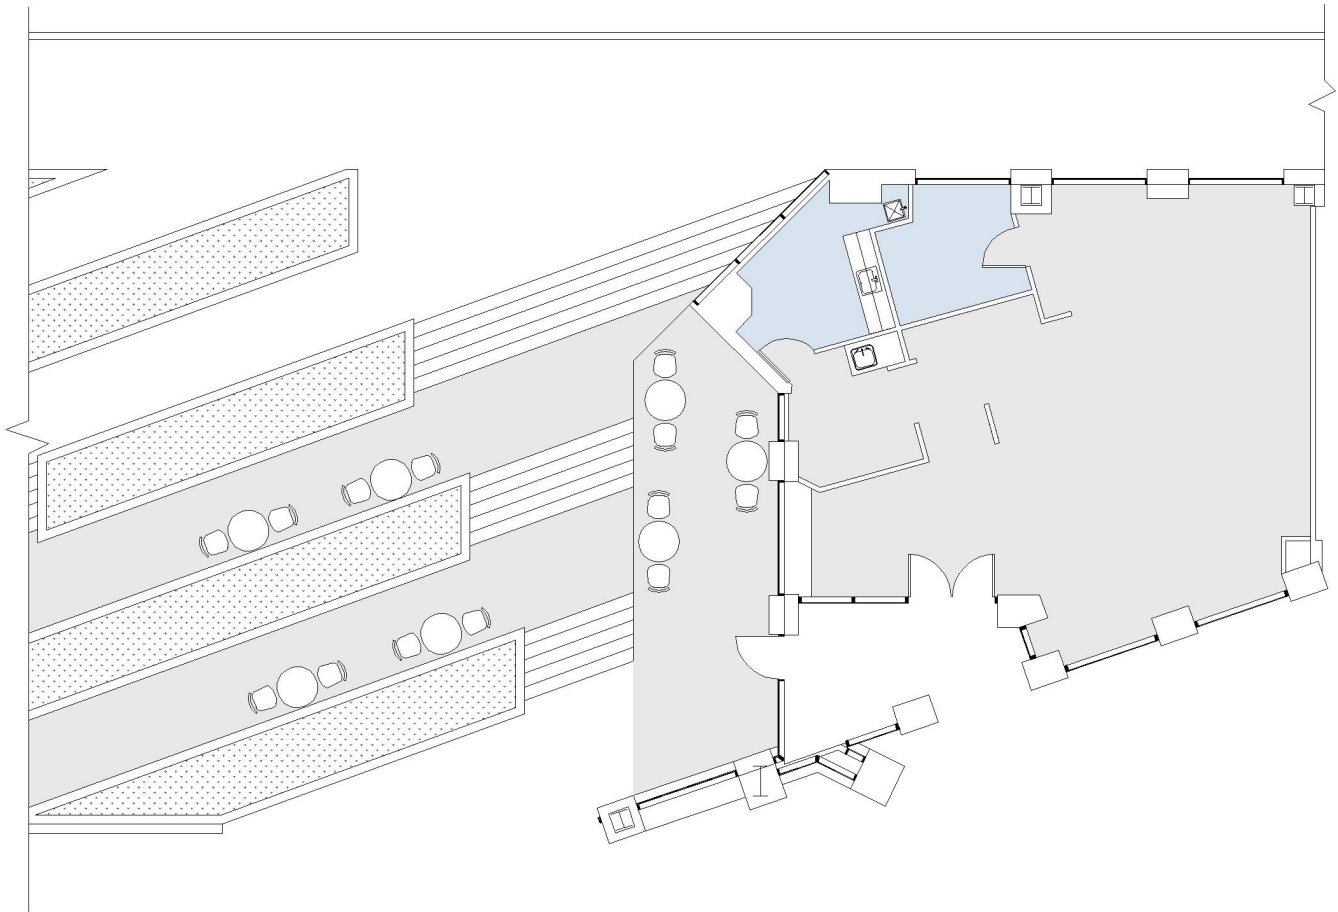

# 10940 WILSHIRE

THE TOWER

SUITE 110 | 1,626 RSF

WESTWOOD

#### AS-BUILT CONFIGURATION

STORAGE:	1
KITCHEN:	1
SEATING AREA:	1
OUTDOOR SEATING AREA:	1

NOT TO SCALE

FURNITURE NOT INCLUDED

For more information, please contact:

310.255.7777

leasing@douglasemmett.com

**Douglas  
Emmett**