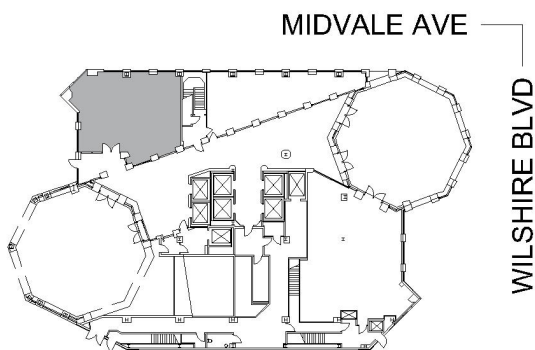

# 10940 WILSHIRE

THE TOWER

SUITE 110 | 1,626 RSF

WESTWOOD

#### AS-BUILT CONFIGURATION

STORAGE:	1
KITCHEN:	1
SEATING AREA:	1
OUTDOOR SEATING AREA:	1

NOT TO SCALE

FURNITURE NOT INCLUDED

For more information, please contact:

310.255.7777

leasing@douglasemmett.com

**Douglas  
Emmett**