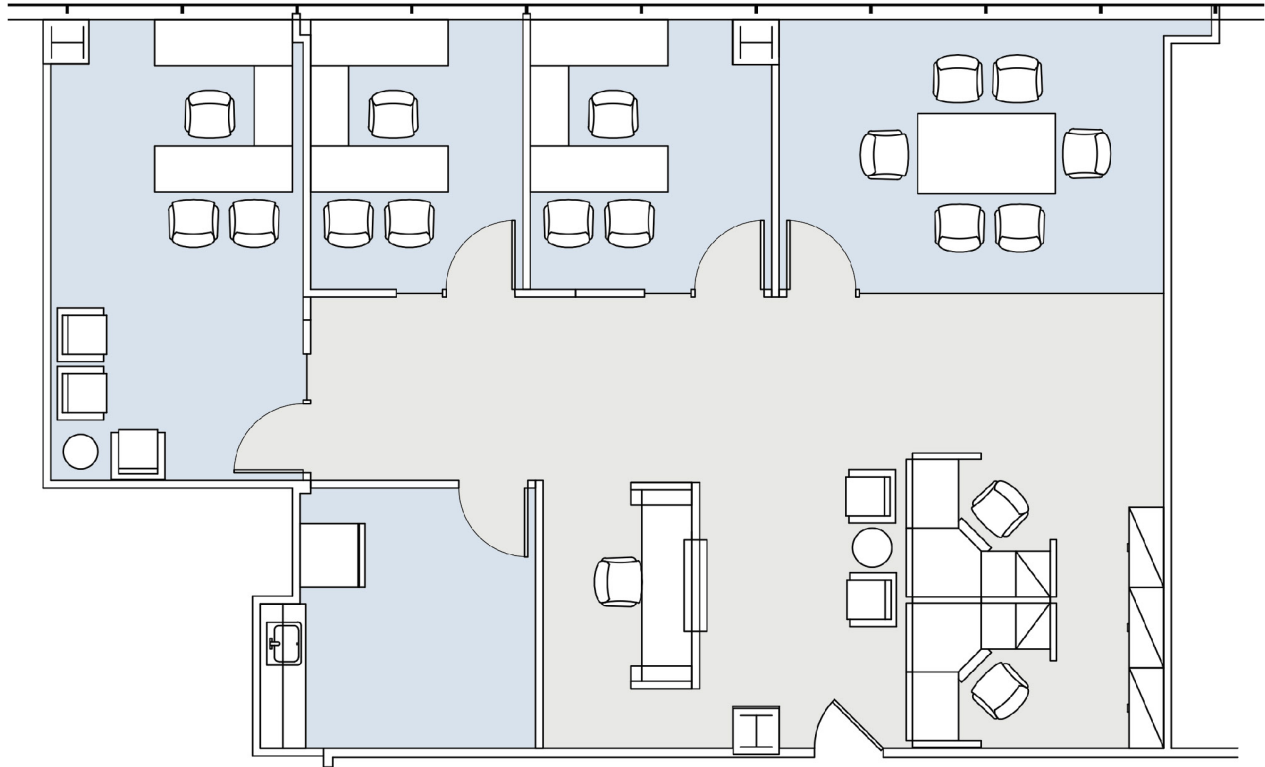

11835 OLYMPIC

WESTSIDE TOWERS EAST TOWER

SUITE 775 | 1,793 RSF

SAWTELLE/WEST LA

AS-BUILT CONFIGURATION

OFFICES:	3
CONFERENCE ROOM:	1
WORKSTATION:	2
KITCHEN:	1
RECEPTION:	1

NOT TO SCALE
FURNITURE NOT INCLUDED