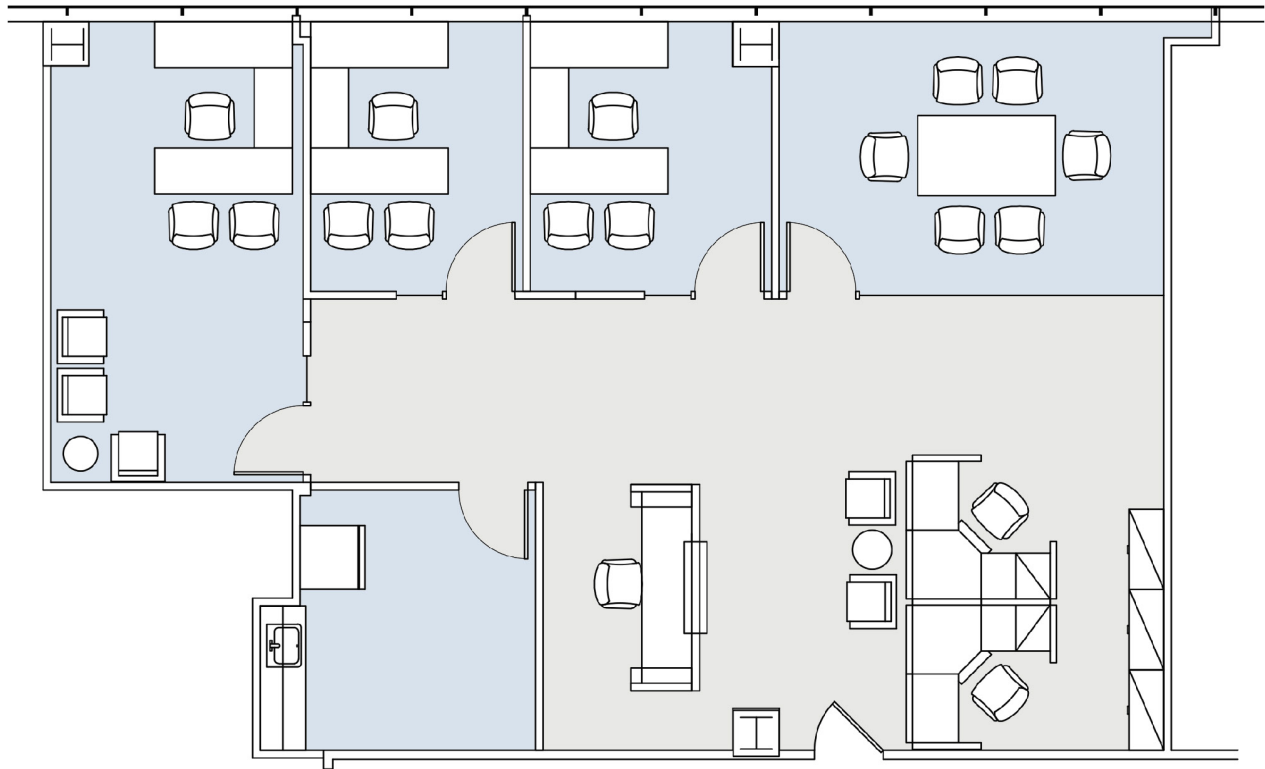

11835 OLYMPIC

WESTSIDE TOWERS EAST TOWER

SUITE 775 | 1,793 RSF

SAWTELLE/WEST LA

AS-BUILT CONFIGURATION

OFFICES:	3
CONFERENCE ROOM:	1
WORKSTATION:	2
KITCHEN:	1
RECEPTION:	1

NOT TO SCALE
FURNITURE NOT INCLUDED