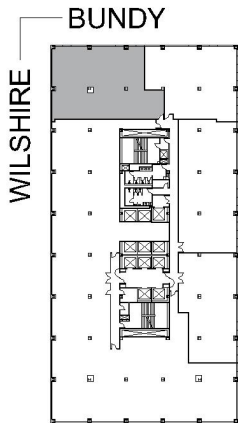

# 10960 WILSHIRE

SUITE 990 | 3,272 RSF  
WESTWOOD

#### SUITE CONFIGURATION

OFFICES:	6
CONFERENCE ROOM:	1
RECEPTION:	1
KITCHEN:	1

NOT TO SCALE  
FURNITURE NOT INCLUDED

For more information, please contact:

310.255.7777  
leasing@douglasemmett.com