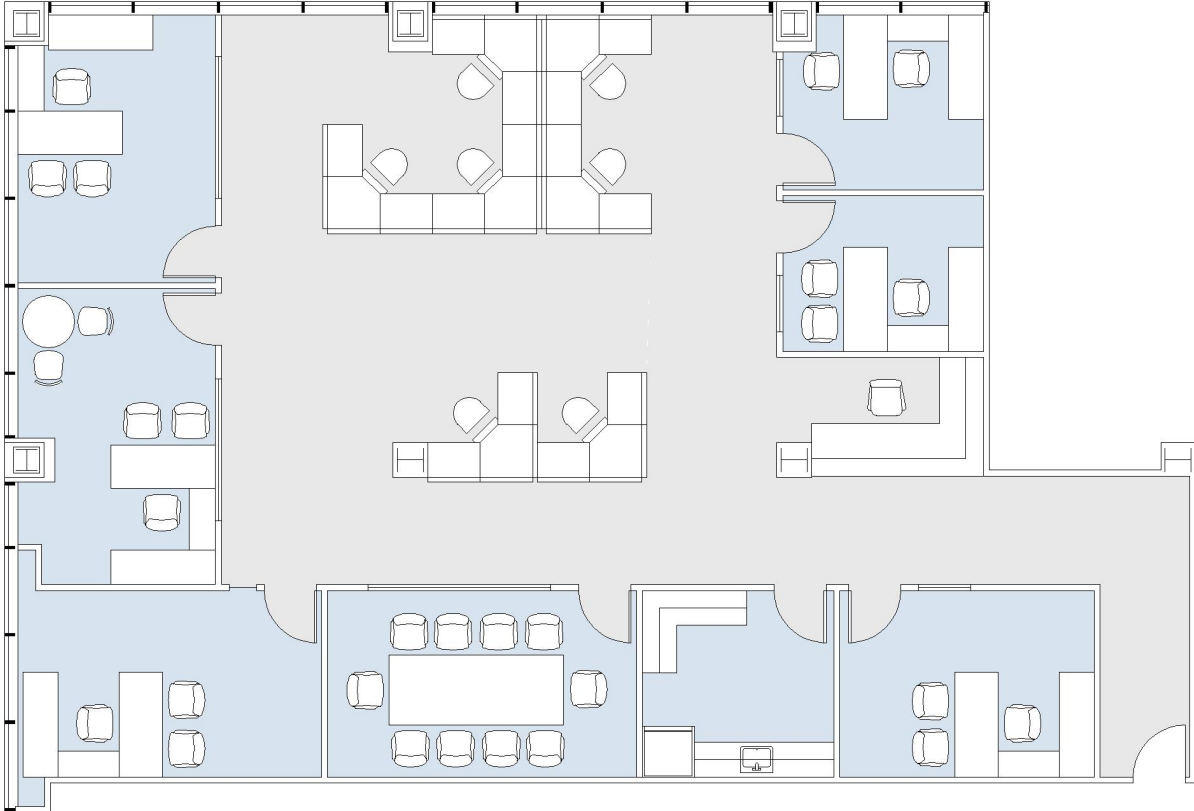

# 10960 WILSHIRE

SUITE 990 | 3,272 RSF  
WESTWOOD

### SUITE CONFIGURATION

OFFICES:	6
CONFERENCE ROOM:	1
RECEPTION:	1
KITCHEN:	1

NOT TO SCALE  
FURNITURE NOT INCLUDED

For more information, please contact:

310.255.7777  
leasing@douglasemmett.com