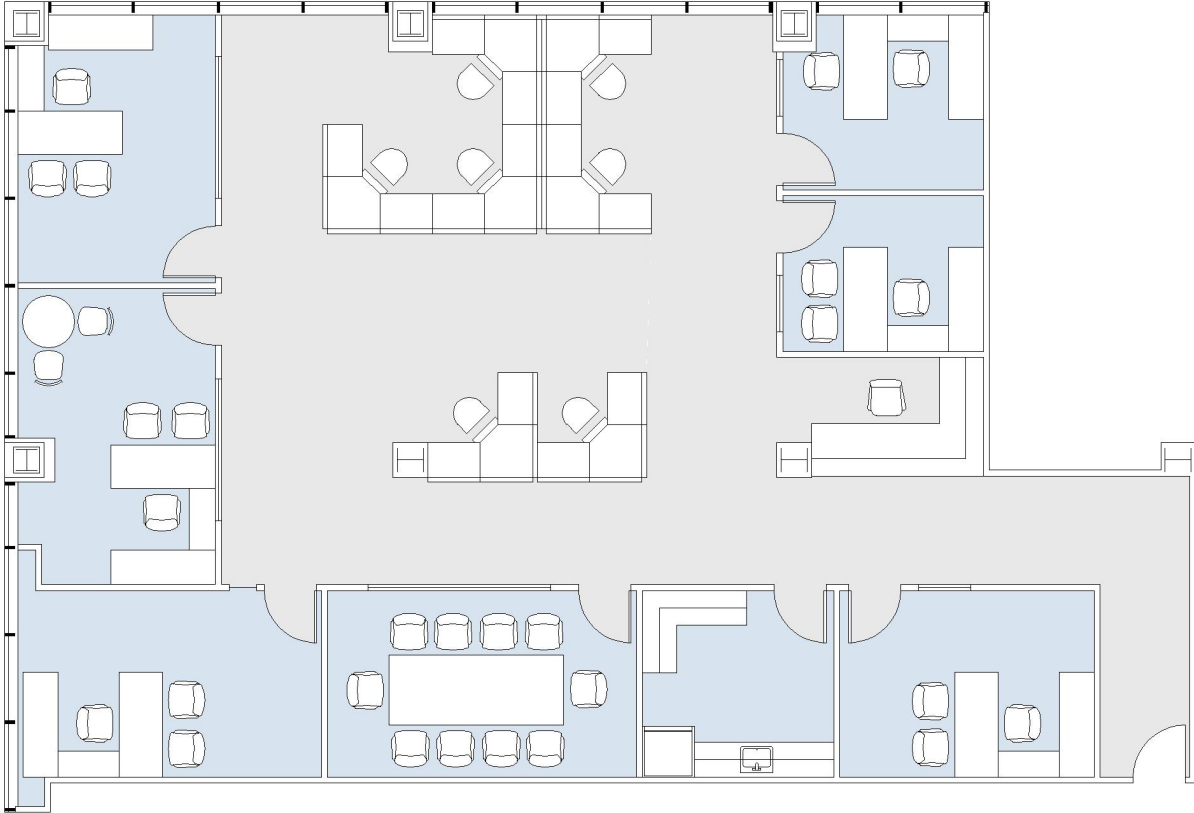

# 10960 WILSHIRE

SUITE 990 | 3,272 RSF

WESTWOOD

### SUITE CONFIGURATION

OFFICES:	6
CONFERENCE ROOM:	1
RECEPTION:	1
KITCHEN:	1

NOT TO SCALE  
FURNITURE NOT INCLUDED

For more information, please contact:

310.255.7777  
leasing@douglasemmett.com