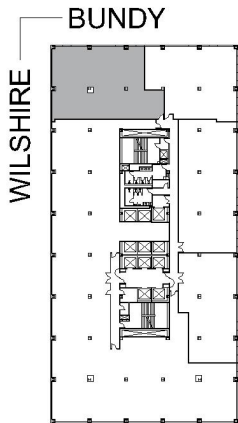

# 10960 WILSHIRE

SUITE 990 | 3,272 RSF

WESTWOOD

### SUITE CONFIGURATION

OFFICES:	6
CONFERENCE ROOM:	1
RECEPTION:	1
KITCHEN:	1

NOT TO SCALE  
FURNITURE NOT INCLUDED

For more information, please contact:

310.255.7777  
leasing@douglasemmett.com