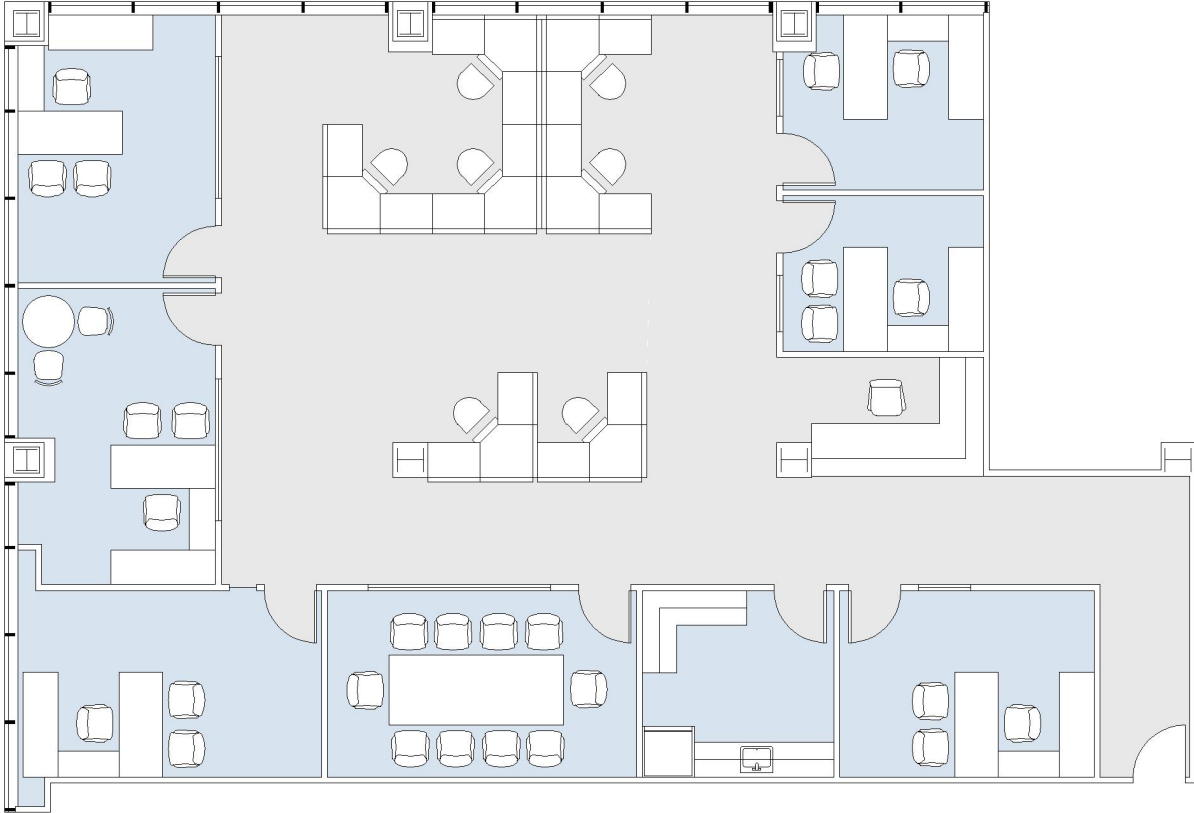

# 10960 WILSHIRE

SUITE 990 | 3,272 RSF  
WESTWOOD

#### SUITE CONFIGURATION

OFFICES:	6
CONFERENCE ROOM:	1
RECEPTION:	1
KITCHEN:	1

NOT TO SCALE  
FURNITURE NOT INCLUDED

For more information, please contact:

310.255.7777  
leasing@douglasemmett.com