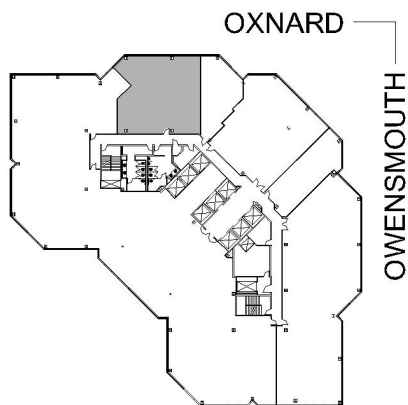

21700

WARNER CENTER TOWER - VI

SUITE 1125 | 2,130 RSF

WOODLAND HILLS

OXNARD STREET

SUITE CONFIGURATION

OFFICES:	4
CONFERENCE ROOM:	1
RECEPTION:	1
KITCHEN:	1

NOT TO SCALE
FURNITURE NOT INCLUDED

For more information, please contact:

310.255.7777

leasing@douglasemmett.com

**Douglas
Emmett**