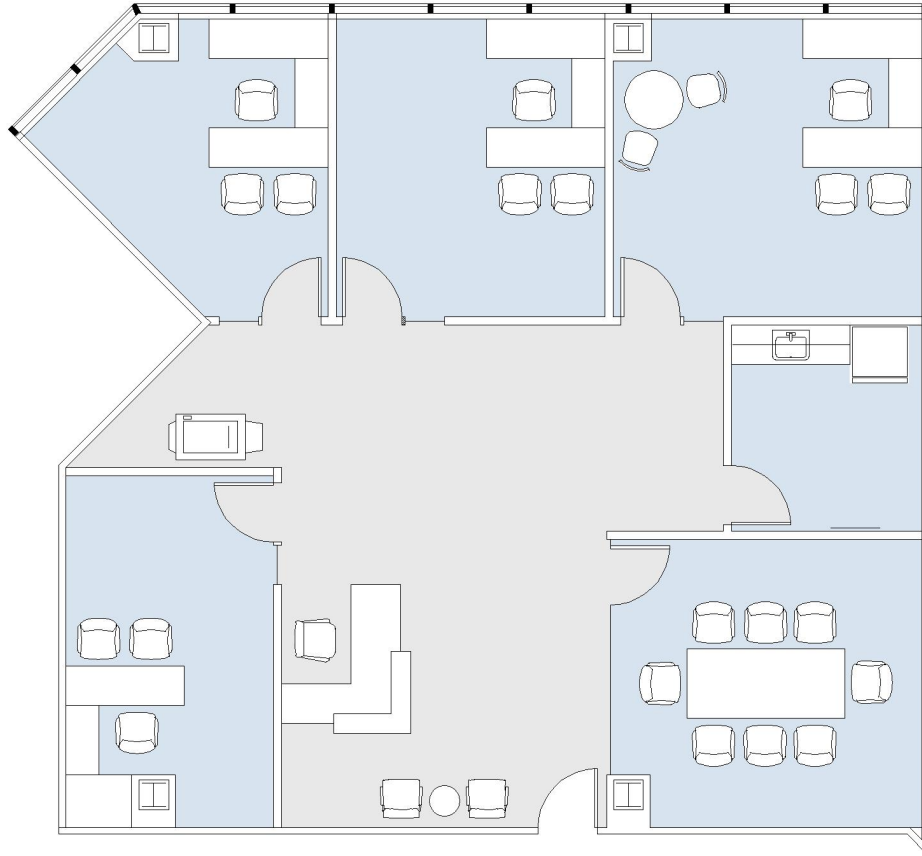

# 21700

WARNER CENTER TOWER - VI

SUITE 1125 | 2,130 RSF

WOODLAND HILLS

### SUITE CONFIGURATION

OFFICES:	4
CONFERENCE ROOM:	1
RECEPTION:	1
KITCHEN:	1

NOT TO SCALE  
FURNITURE NOT INCLUDED

For more information, please contact:

310.255.7777

leasing@douglasemmett.com

**Douglas  
Emmett**