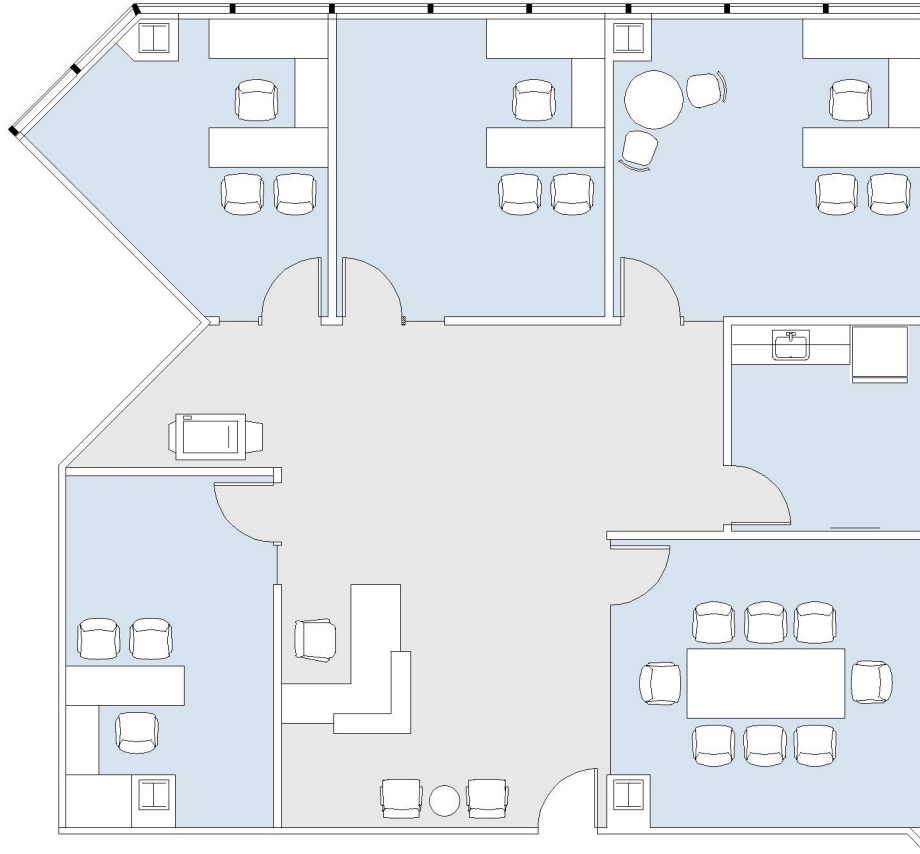

# 21700

WARNER CENTER TOWER - VI

SUITE 1125 | 2,130 RSF

WOODLAND HILLS

### SUITE CONFIGURATION

OFFICES:	4
CONFERENCE ROOM:	1
RECEPTION:	1
KITCHEN:	1

NOT TO SCALE  
FURNITURE NOT INCLUDED

For more information, please contact:

310.255.7777

leasing@douglasemmett.com

**Douglas  
Emmett**