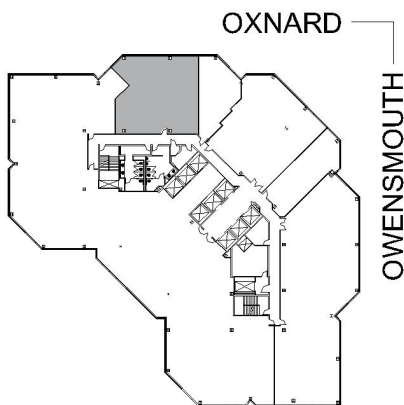

21700

WARNER CENTER TOWER - VI

SUITE 1125 | 2,130 RSF

WOODLAND HILLS

OXNARD STREET

SUITE CONFIGURATION

OFFICES:	4
CONFERENCE ROOM:	1
RECEPTION:	1
KITCHEN:	1

NOT TO SCALE
FURNITURE NOT INCLUDED

For more information, please contact:

310.255.7777

leasing@douglasemmett.com

**Douglas
Emmett**