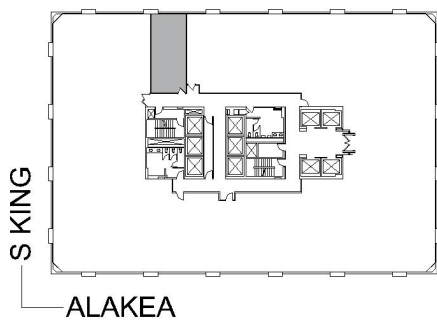

1001

BISHOP SQUARE - ASB TOWER

SUITE 630 | 592 RSF

HONOLULU

BISHOP STREET

SUITE CONFIGURATION

RECEPTION: 1

NOT TO SCALE