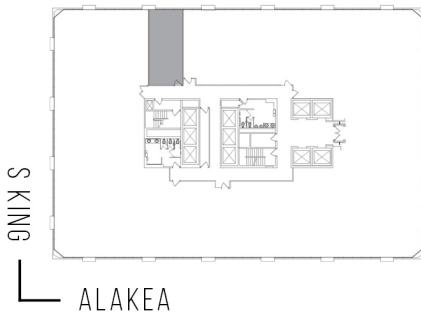

1001

BISHOP SQUARE - ASB TOWER

SUITE 630 | 592 RSF

HONOLULU

BISHOP STREET

AS-BUILT CONFIGURATION
ADJUSTED FOR SOCIAL DISTANCING
NOT TO SCALE
FURNITURE NOT INCLUDED

For more information, please contact:

310.255.7777
leasing@douglasemmett.com