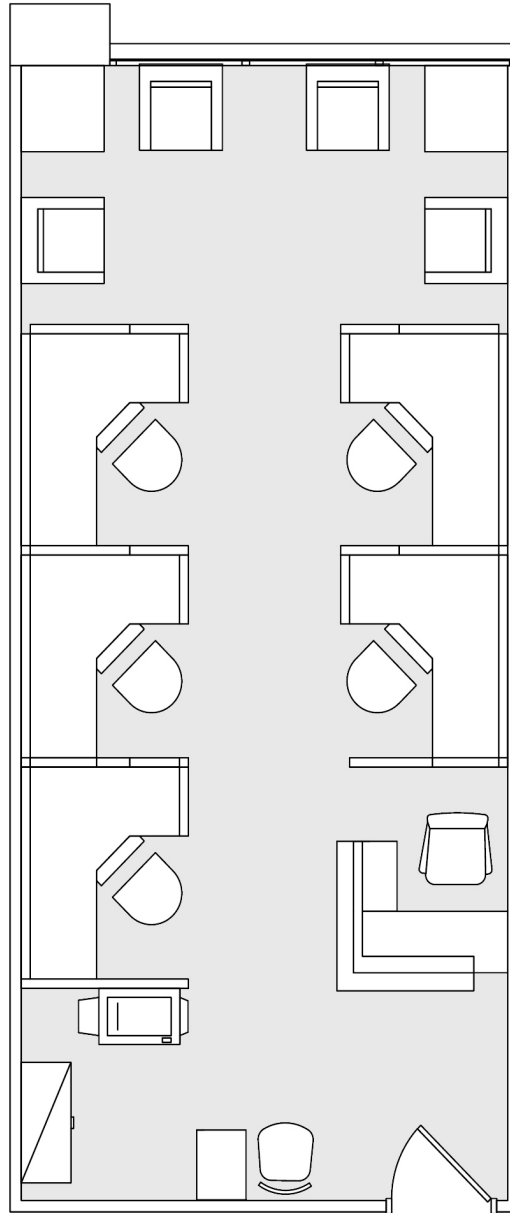

1001

BISHOP SQUARE - ASB TOWER

SUITE 630 | 592 RSF

HONOLULU

BISHOP STREET

AS-BUILT CONFIGURATION
ADJUSTED FOR SOCIAL DISTANCING
NOT TO SCALE
FURNITURE NOT INCLUDED

For more information, please contact:

310.255.7777
leasing@douglasemmett.com

**Douglas
Emmett**