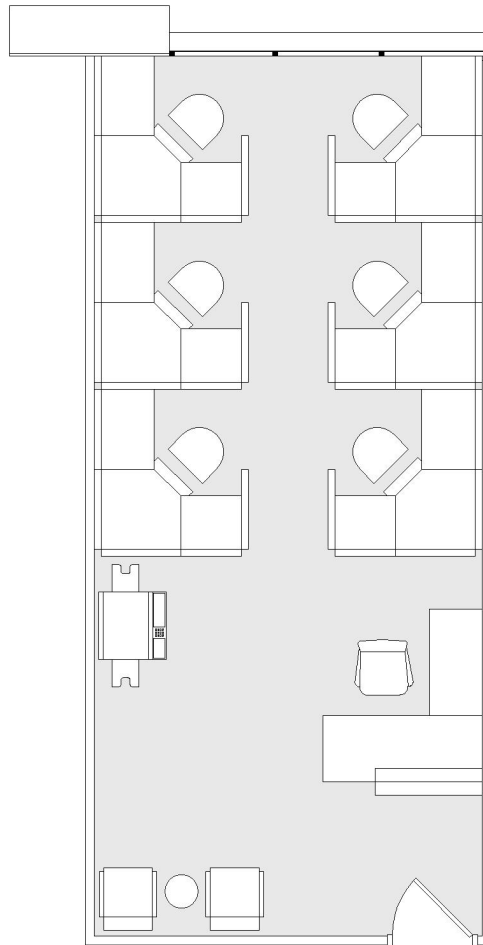

1001

BISHOP SQUARE - ASB TOWER

SUITE 630 | 592 RSF

HONOLULU

BISHOP STREET

SUITE CONFIGURATION

RECEPTION: 1

NOT TO SCALE