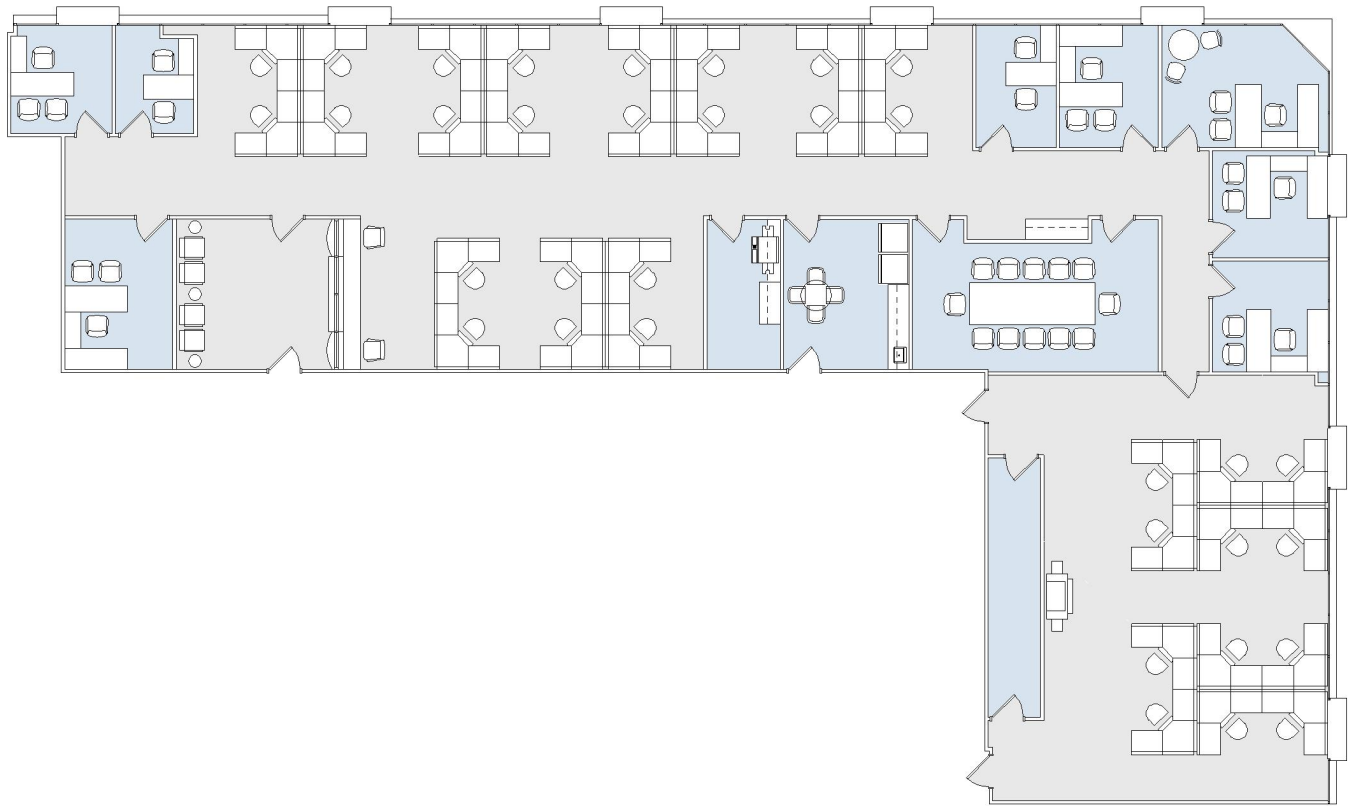

1001

BISHOP SQUARE - ASB TOWER

SUITE 555 | 6,628 RSF

HONOLULU

# BISHOP STREET