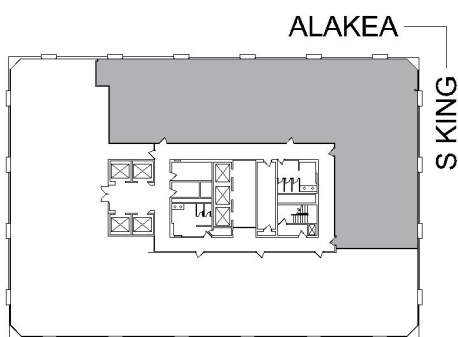

1001

BISHOP SQUARE - ASB TOWER

SUITE 555 | 6,628 RSF

HONOLULU

#### SUITE CONFIGURATION

OFFICES:	8
CONFERENCE ROOM:	1
RECEPTION:	1
KITCHEN:	1
COPY ROOM:	1
STORAGE ROOM:	1

NOT TO SCALE

FURNITURE NOT INCLUDED

For more information, please contact:

310.255.7777  
leasing@douglasemmett.com