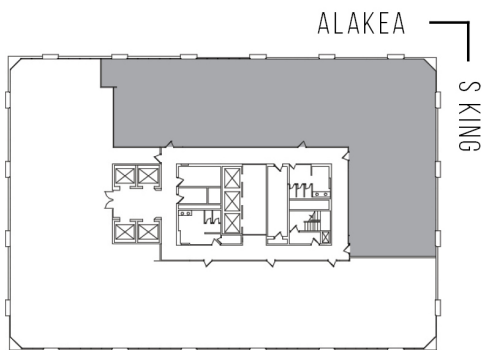

1001 BISHOP STREET

BISHOP SQUARE - ASB TOWER

SUITE 555 | 6,628 RSF

HONOLULU

AS-BUILT CONFIGURATION

OFFICES:	8
CONFERENCE ROOM:	1
RECEPTION AREA:	1
BREAK ROOM:	1
OPEN WORK AREA:	2
FILE/ STORAGE ROOM:	1
COPY ROOM:	1

ADJUSTED FOR SOCIAL DISTANCING
NOT TO SCALE
FURNITURE NOT INCLUDED

For more information, please contact:

310.255.7777

leasing@douglasemmett.com

**Douglas
Emmett**