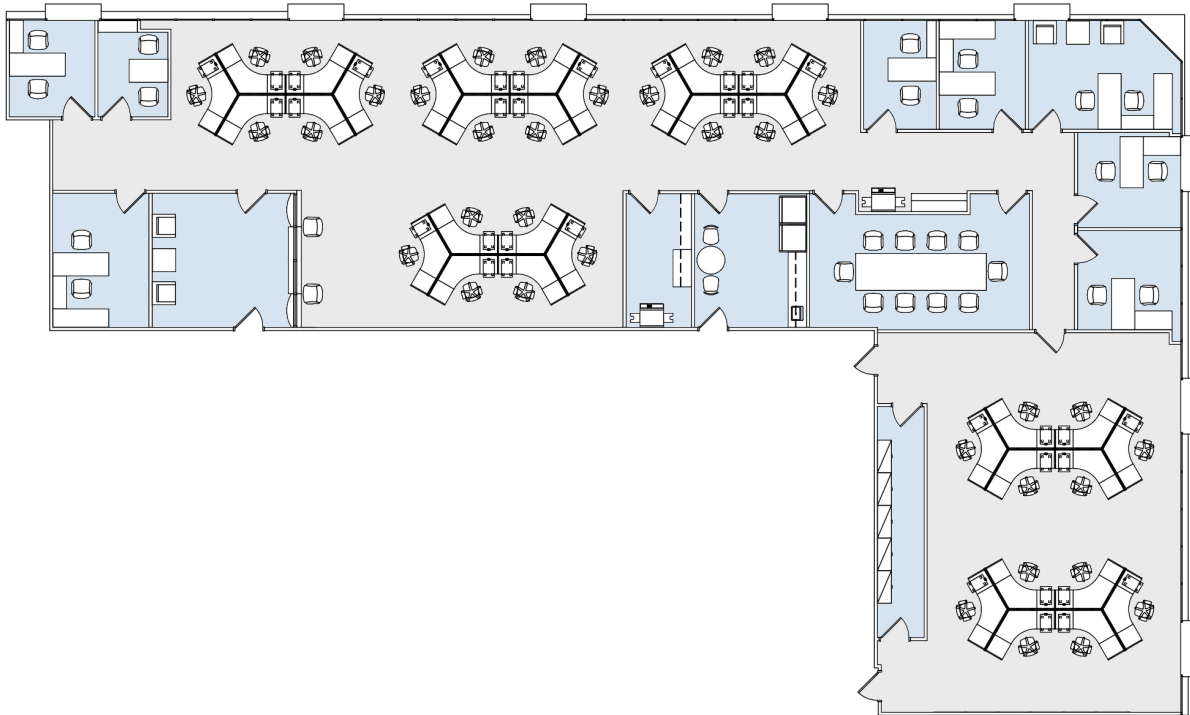

1001 BISHOP STREET

BISHOP SQUARE - ASB TOWER

SUITE 555 | 6,628 RSF

HONOLULU

AS-BUILT CONFIGURATION

OFFICES:	8
CONFERENCE ROOM:	1
RECEPTION AREA:	1
BREAK ROOM:	1
OPEN WORK AREA:	2
FILE/ STORAGE ROOM:	1
COPY ROOM:	1

ADJUSTED FOR SOCIAL DISTANCING
NOT TO SCALE
FURNITURE NOT INCLUDED

For more information, please contact:

310.255.7777

leasing@douglasemmett.com

**Douglas
Emmett**