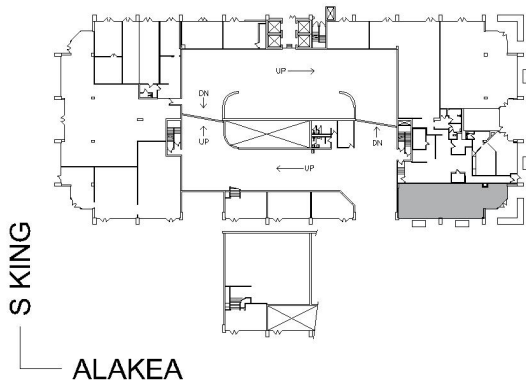

1001

BISHOP SQUARE - ASB TOWER

SUITE 112 | 1,395 RSF

HONOLULU

BISHOP STREET

AS-BUILT CONFIGURATION

CONFERENCE ROOM:	1
RECEPTION:	1
STORAGE:	1

NOT TO SCALE
FURNITURE NOT INCLUDED