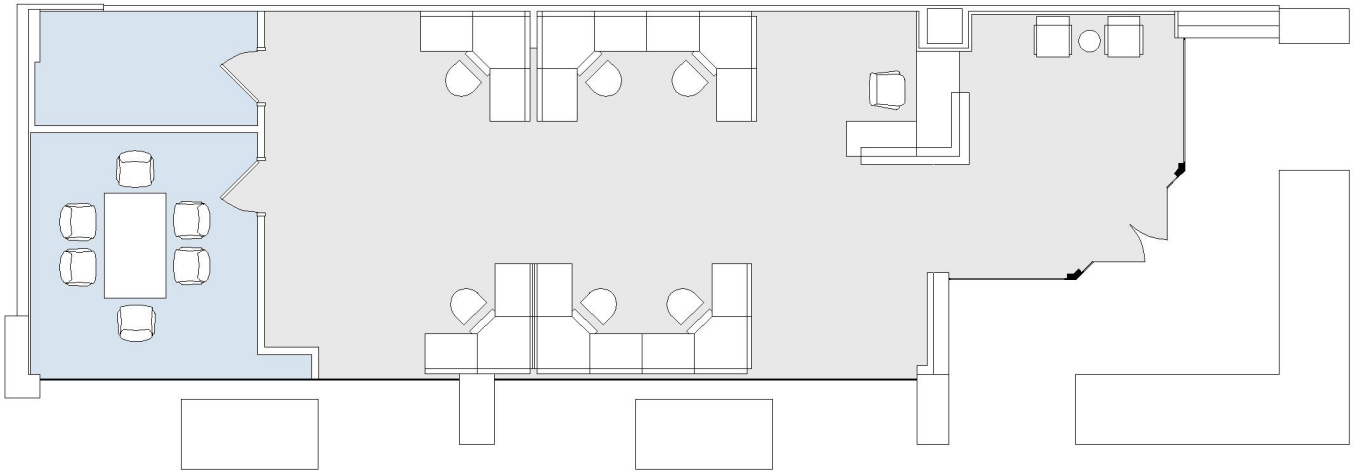

1001

BISHOP SQUARE - ASB TOWER

SUITE 112 | 1,395 RSF

HONOLULU

BISHOP STREET

AS-BUILT CONFIGURATION

CONFERENCE ROOM:	1
RECEPTION:	1
STORAGE:	1

NOT TO SCALE
FURNITURE NOT INCLUDED