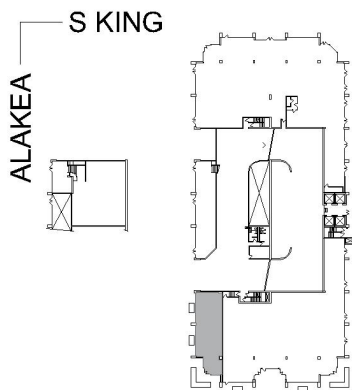

1001

BISHOP SQUARE - ASB TOWER

SUITE 112 | 1,395 RSF

HONOLULU

BISHOP STREET

SUITE CONFIGURATION

OFFICES:	1
RECEPTION:	1
STORAGE ROOM:	1

NOT TO SCALE
FURNITURE NOT INCLUDED