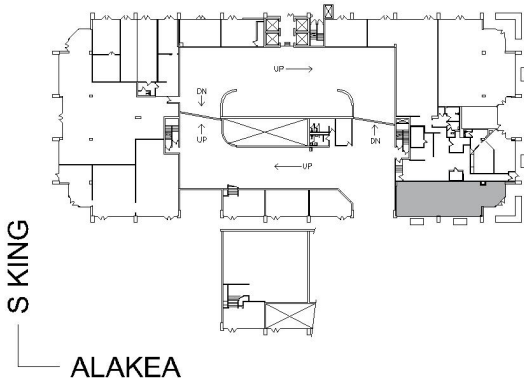

# 1001

BISHOP SQUARE - ASB TOWER

SUITE 112 | 1,395 RSF

HONOLULU

### AS-BUILT CONFIGURATION

CONFERENCE ROOM:	1
RECEPTION:	1
STORAGE:	1

NOT TO SCALE  
FURNITURE NOT INCLUDED

For more information, please contact:

310.255.7777

leasing@douglasemmett.com

**Douglas  
Emmett**