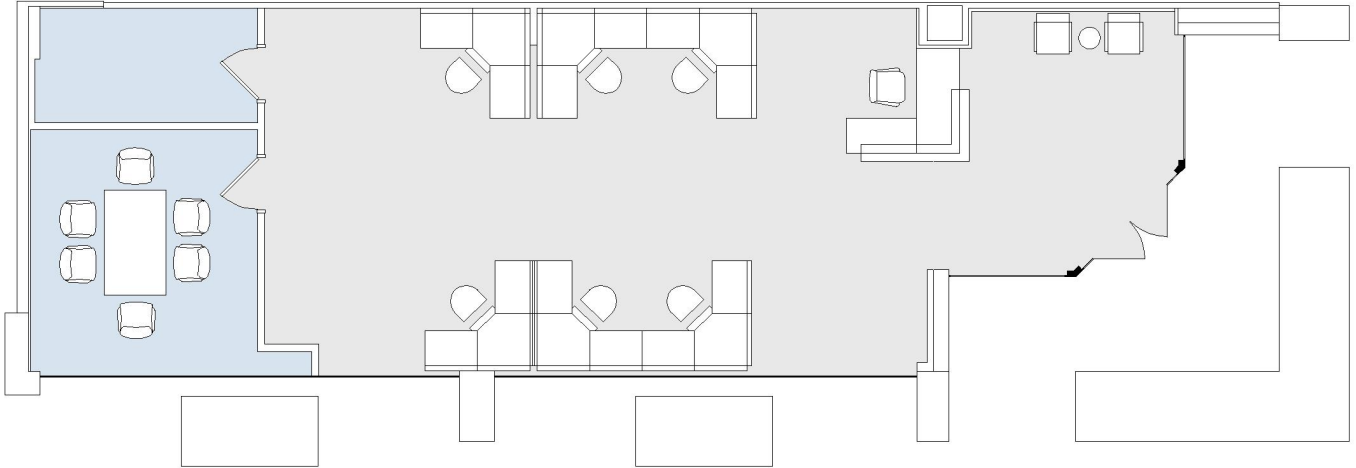

# 1001

BISHOP SQUARE - ASB TOWER

SUITE 112 | 1,395 RSF

HONOLULU

## BISHOP STREET

### AS-BUILT CONFIGURATION

CONFERENCE ROOM:	1
RECEPTION:	1
STORAGE:	1

NOT TO SCALE  
FURNITURE NOT INCLUDED

For more information, please contact:

310.255.7777

leasing@douglasemmett.com

**Douglas  
Emmett**