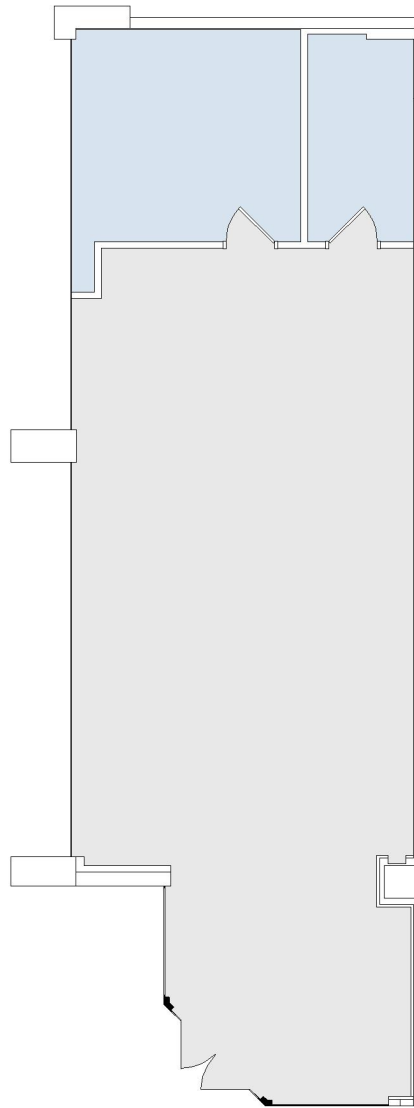

1001

BISHOP SQUARE - ASB TOWER

SUITE 112 | 1,395 RSF

HONOLULU

BISHOP STREET

SUITE CONFIGURATION

OFFICES:	1
RECEPTION:	1
STORAGE ROOM:	1

NOT TO SCALE
FURNITURE NOT INCLUDED