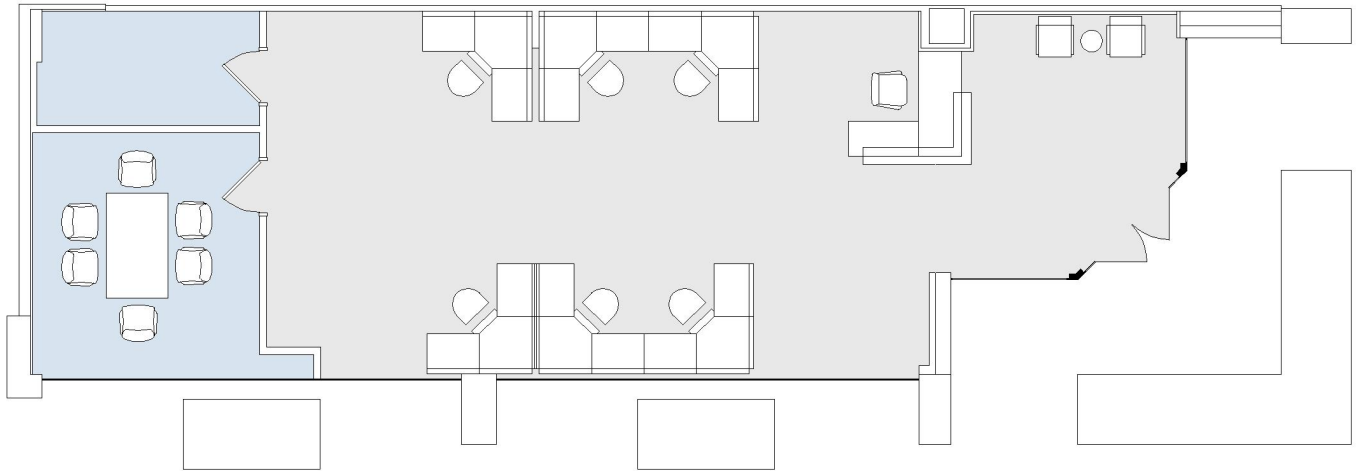

1001

BISHOP SQUARE - ASB TOWER

SUITE 112 | 1,395 RSF

HONOLULU

BISHOP STREET

AS-BUILT CONFIGURATION

CONFERENCE ROOM:	1
RECEPTION:	1
STORAGE:	1

NOT TO SCALE
FURNITURE NOT INCLUDED