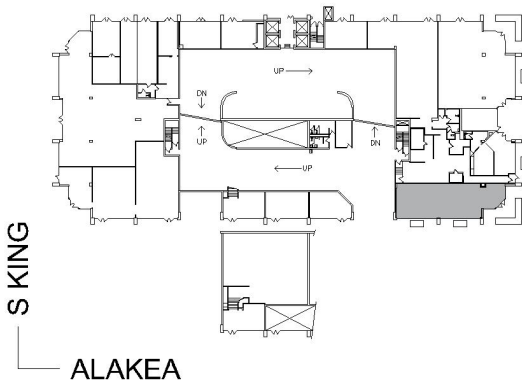

1001

BISHOP SQUARE - ASB TOWER

SUITE 112 | 1,395 RSF

HONOLULU

BISHOP STREET

AS-BUILT CONFIGURATION

CONFERENCE ROOM:	1
RECEPTION:	1
STORAGE:	1

NOT TO SCALE
FURNITURE NOT INCLUDED