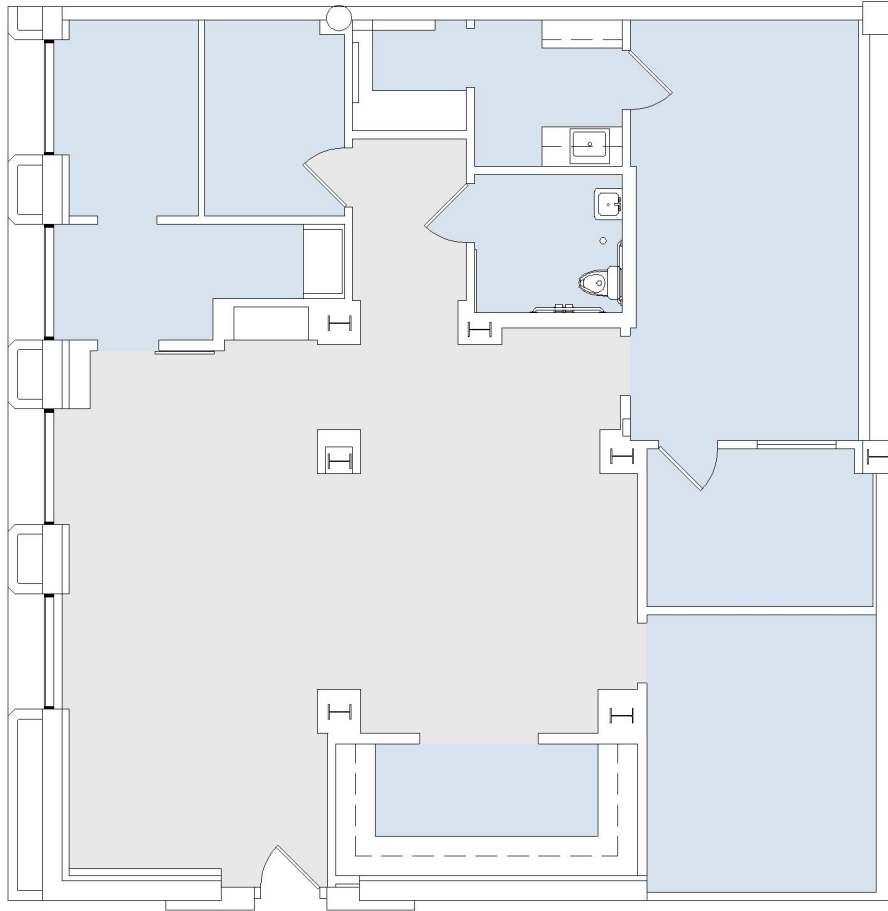

1040

GLENDON - COMMERCIAL

SUITE 1060 | 2,005 RSF

WESTWOOD

GLENDON AVENUE

SUITE CONFIGURATION

OFFICES:	2
TREATMENT ROOMS:	4
RECEPTION:	1
KITCHEN / IT ROOM:	1
PRIVATE RESTROOM:	1

NOT TO SCALE