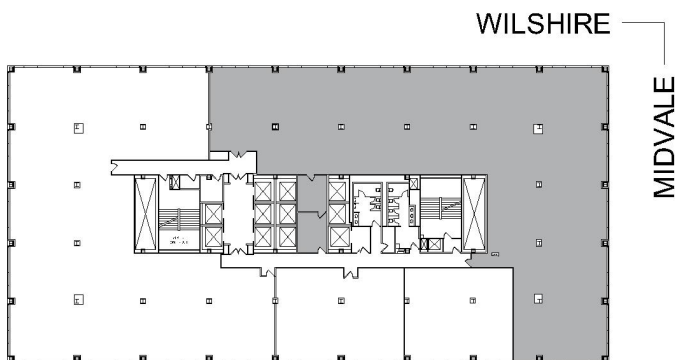

10960

WILSHIRE

SUITE 400 | 11,354 RSF

WESTWOOD

AS-BUILT CONFIGURATION

OFFICES:	12
CONFERENCE ROOM:	3
RECEPTION:	1
KITCHEN:	1
IT ROOM:	1
STORAGE ROOM:	1

NOT TO SCALE
FURNITURE NOT INCLUDED

For more information, please contact: