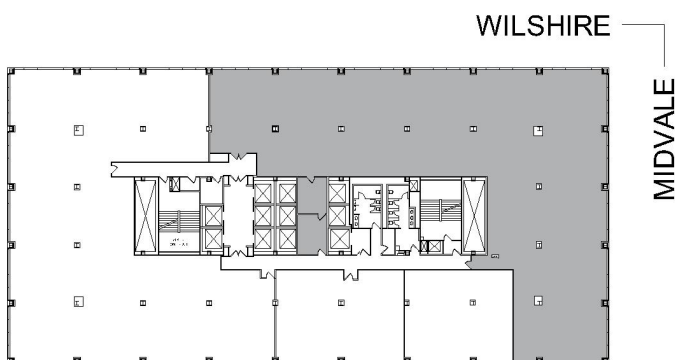

10960 WILSHIRE

SUITE 400 | 11,354 RSF

WESTWOOD

AS-BUILT CONFIGURATION

OFFICES:	12
CONFERENCE ROOM:	3
RECEPTION:	1
KITCHEN:	1
IT ROOM:	1
STORAGE ROOM:	1

NOT TO SCALE
FURNITURE NOT INCLUDED

For more information, please contact: