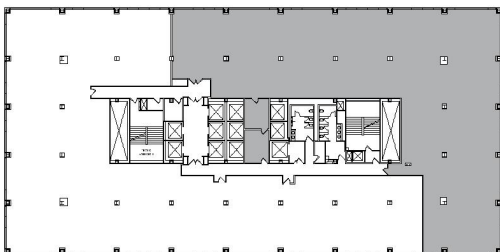

For more information, please contact:

310.255.7777

leasing@douglasemmett.com

**Douglas
Emmett**