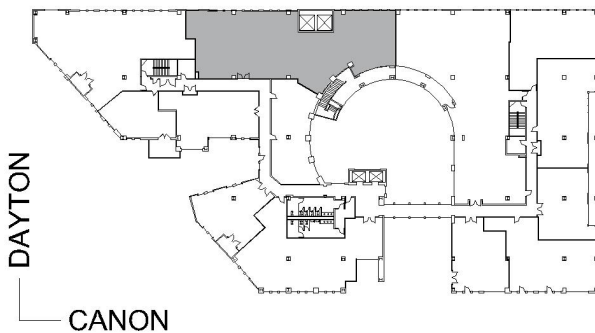

301

VILLAGE ON CANON

SUITE 223 | 4,708 RSF

BEVERLY HILLS

N CANON DRIVE

SUITE CONFIGURATION

OFFICES:	6
CONFERENCE ROOM:	2
RECEPTION:	1
KITCHEN:	1
STORAGE:	3

NOT TO SCALE