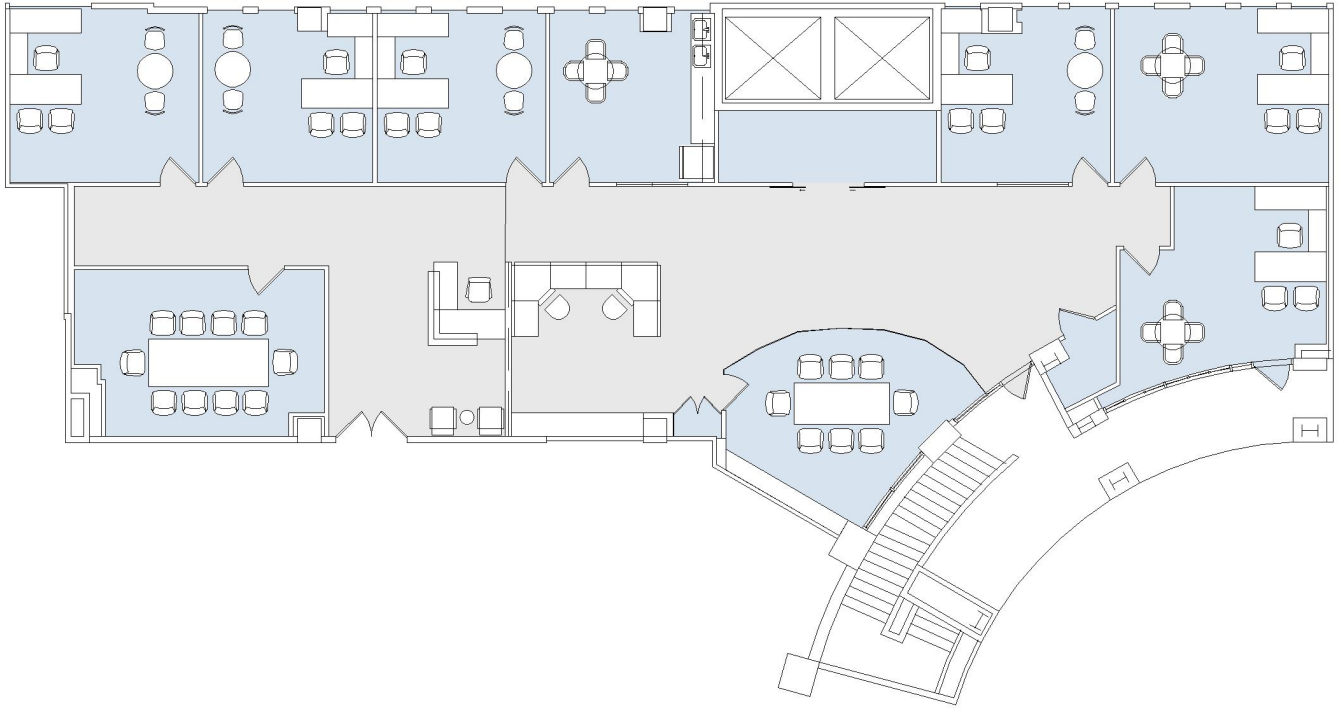

301

VILLAGE ON CANON

SUITE 223 | 4,708 RSF

BEVERLY HILLS

N CANON DRIVE

SUITE CONFIGURATION

OFFICES:	6
CONFERENCE ROOM:	2
RECEPTION:	1
KITCHEN:	1
STORAGE:	3

NOT TO SCALE