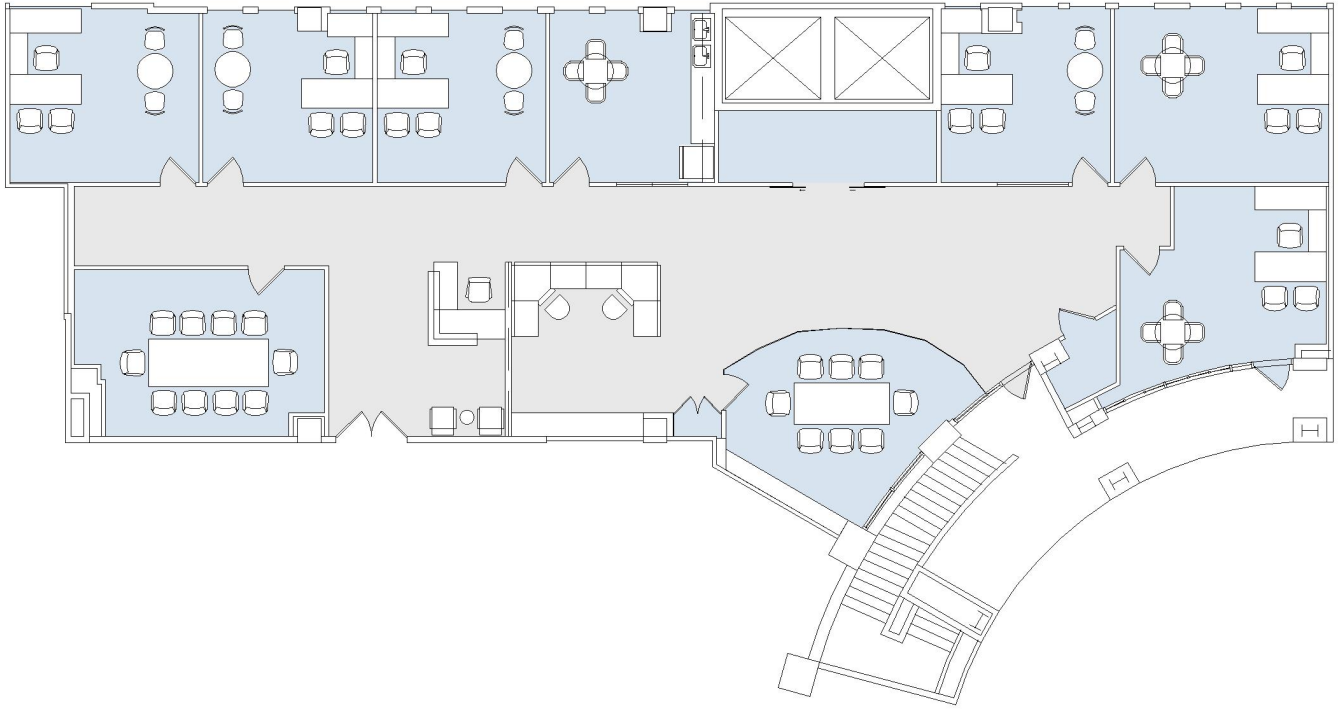

301

VILLAGE ON CANON

SUITE 223 | 4,708 RSF

BEVERLY HILLS

N CANON DRIVE

SUITE CONFIGURATION

OFFICES:	6
CONFERENCE ROOM:	2
RECEPTION:	1
KITCHEN:	1
STORAGE:	3

NOT TO SCALE
FURNITURE NOT INCLUDED