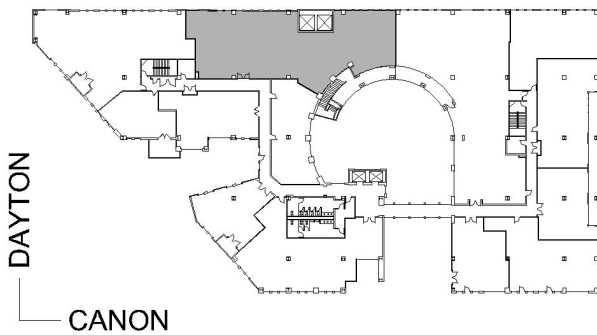

301

VILLAGE ON CANON

SUITE 223 | 4,708 RSF

BEVERLY HILLS

N CANON DRIVE

SUITE CONFIGURATION

OFFICES:	6
CONFERENCE ROOM:	2
RECEPTION:	1
KITCHEN:	1
STORAGE:	3

NOT TO SCALE
FURNITURE NOT INCLUDED